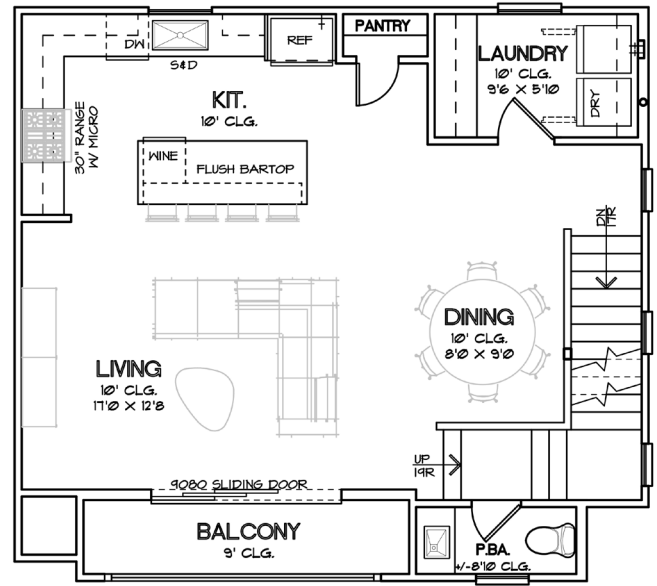

CITY HOMES
CHOICE

KOLBE PARK
THE ASPEN
1,762 SQ.FT.

CHOICE IS THE ULTIMATE LUXURY