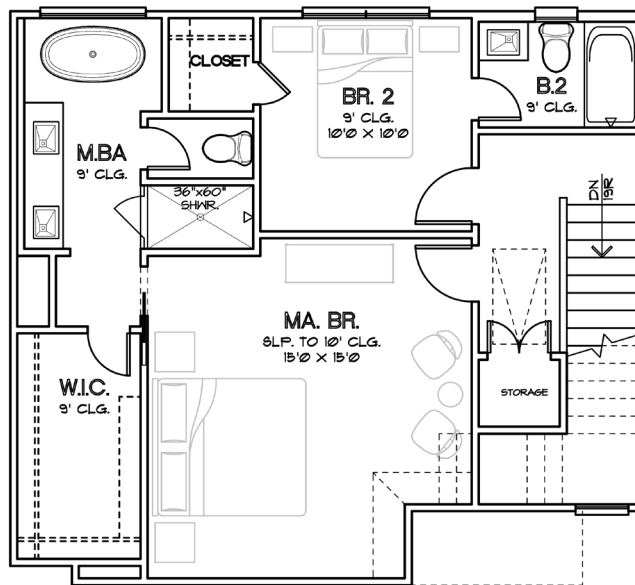

CITY HOMES
CHOICE

KOLBE PARK
THE ASPEN
1,762 SQ.FT.

CHOICE IS THE ULTIMATE LUXURY