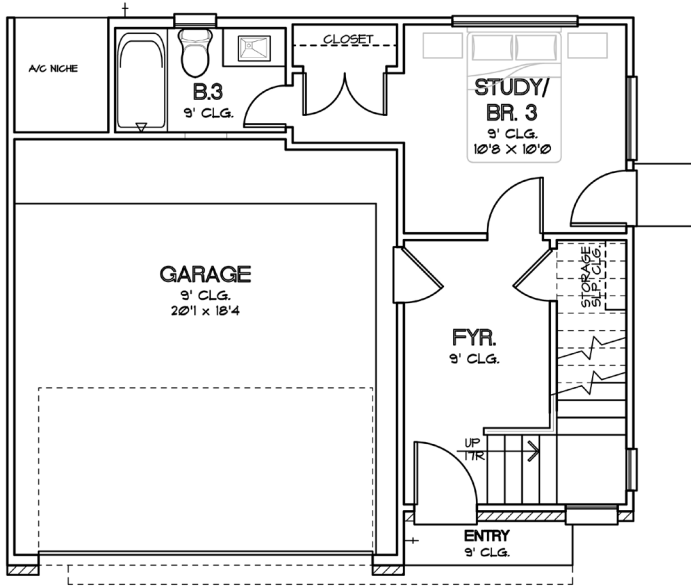

CITY HOMES
CHOICE

KOLBE PARK
THE ASPEN
1,762 SQ.FT.

CHOICE IS THE ULTIMATE LUXURY