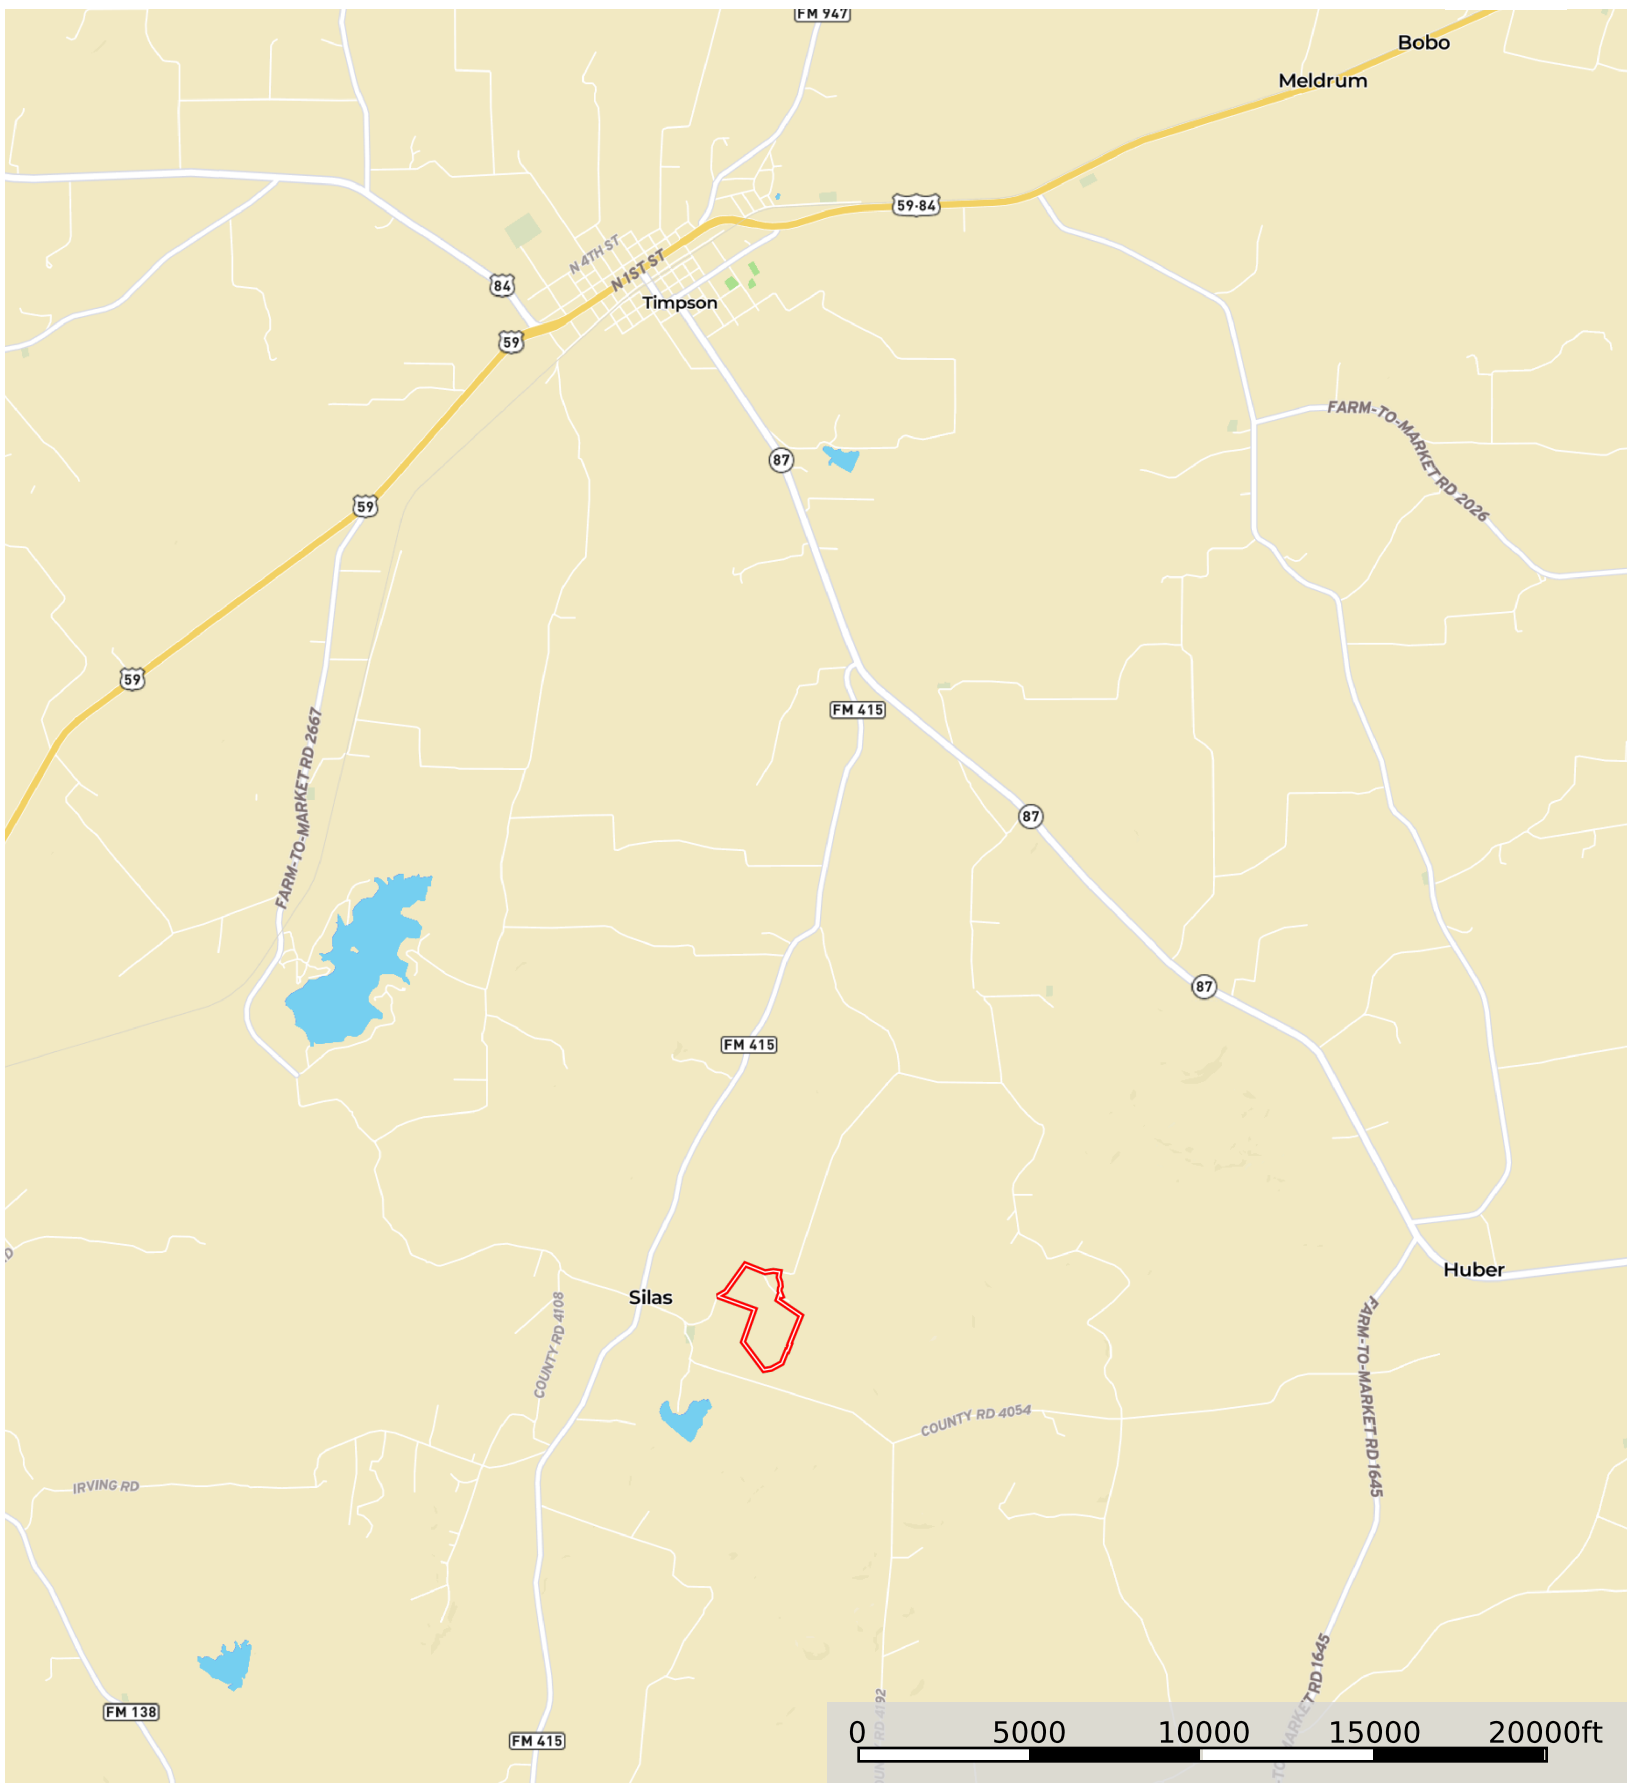

Location Map

Shelby County, Texas, 86.0992 AC +/-

 86.0991 acres in Shelby