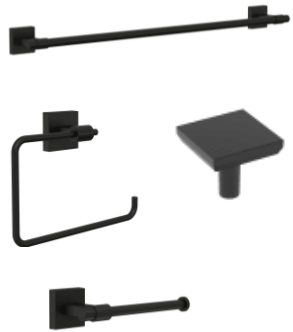

MASTER BATHROOM

LIGHTING

HARDWARE