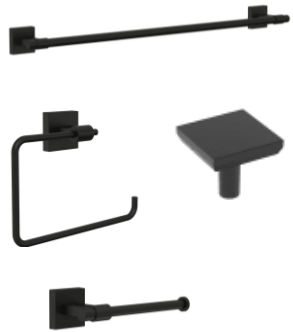

COUNTER TOP

CABINET

VANITY FAUCET

SHOWER-TUB TRIM

LIGHTING

HARDWARE

MIRROR

TOILET