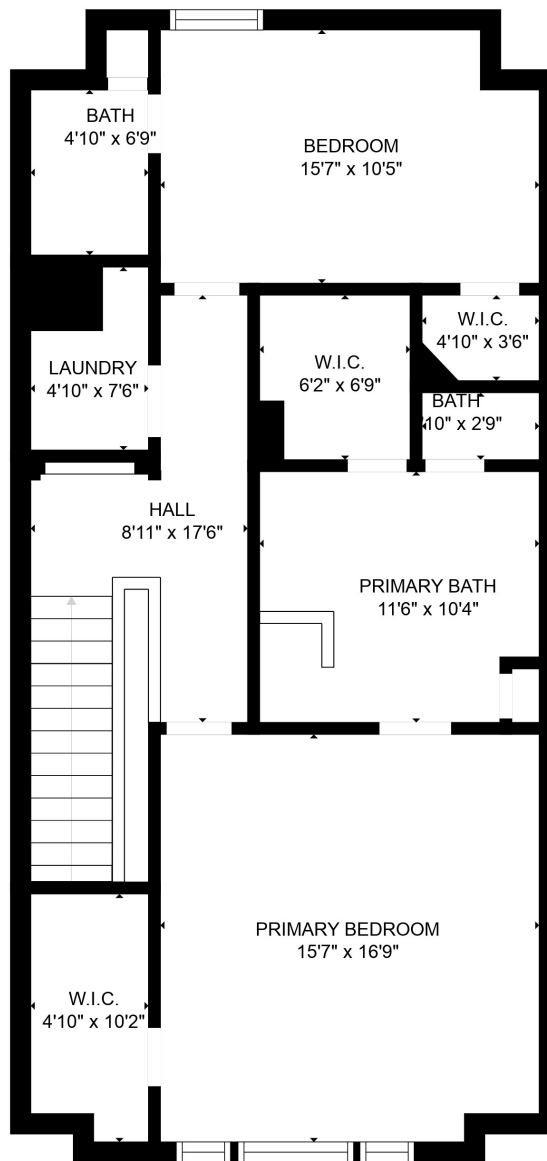

GROSS INTERNAL AREA
 FLOOR 1: 319 sq. ft, FLOOR 2: 830 sq. ft
 FLOOR 3: 934 sq. ft
 TOTAL: 2083 sq. ft
 SIZES AND DIMENSIONS ARE APPROXIMATE, ACTUAL MAY VARY.

GROSS INTERNAL AREA
FLOOR 1: 319 sq. ft, FLOOR 2: 830 sq. ft
FLOOR 3: 934 sq. ft
TOTAL: 2083 sq. ft

SIZES AND DIMENSIONS ARE APPROXIMATE, ACTUAL MAY VARY.

GROSS INTERNAL AREA
FLOOR 1: 319 sq. ft, FLOOR 2: 830 sq. ft
FLOOR 3: 934 sq. ft
TOTAL: 2083 sq. ft

SIZES AND DIMENSIONS ARE APPROXIMATE, ACTUAL MAY VARY.

GROSS INTERNAL AREA
FLOOR 1: 319 sq. ft, FLOOR 2: 830 sq. ft
FLOOR 3: 934 sq. ft
TOTAL: 2083 sq. ft

SIZES AND DIMENSIONS ARE APPROXIMATE, ACTUAL MAY VARY.