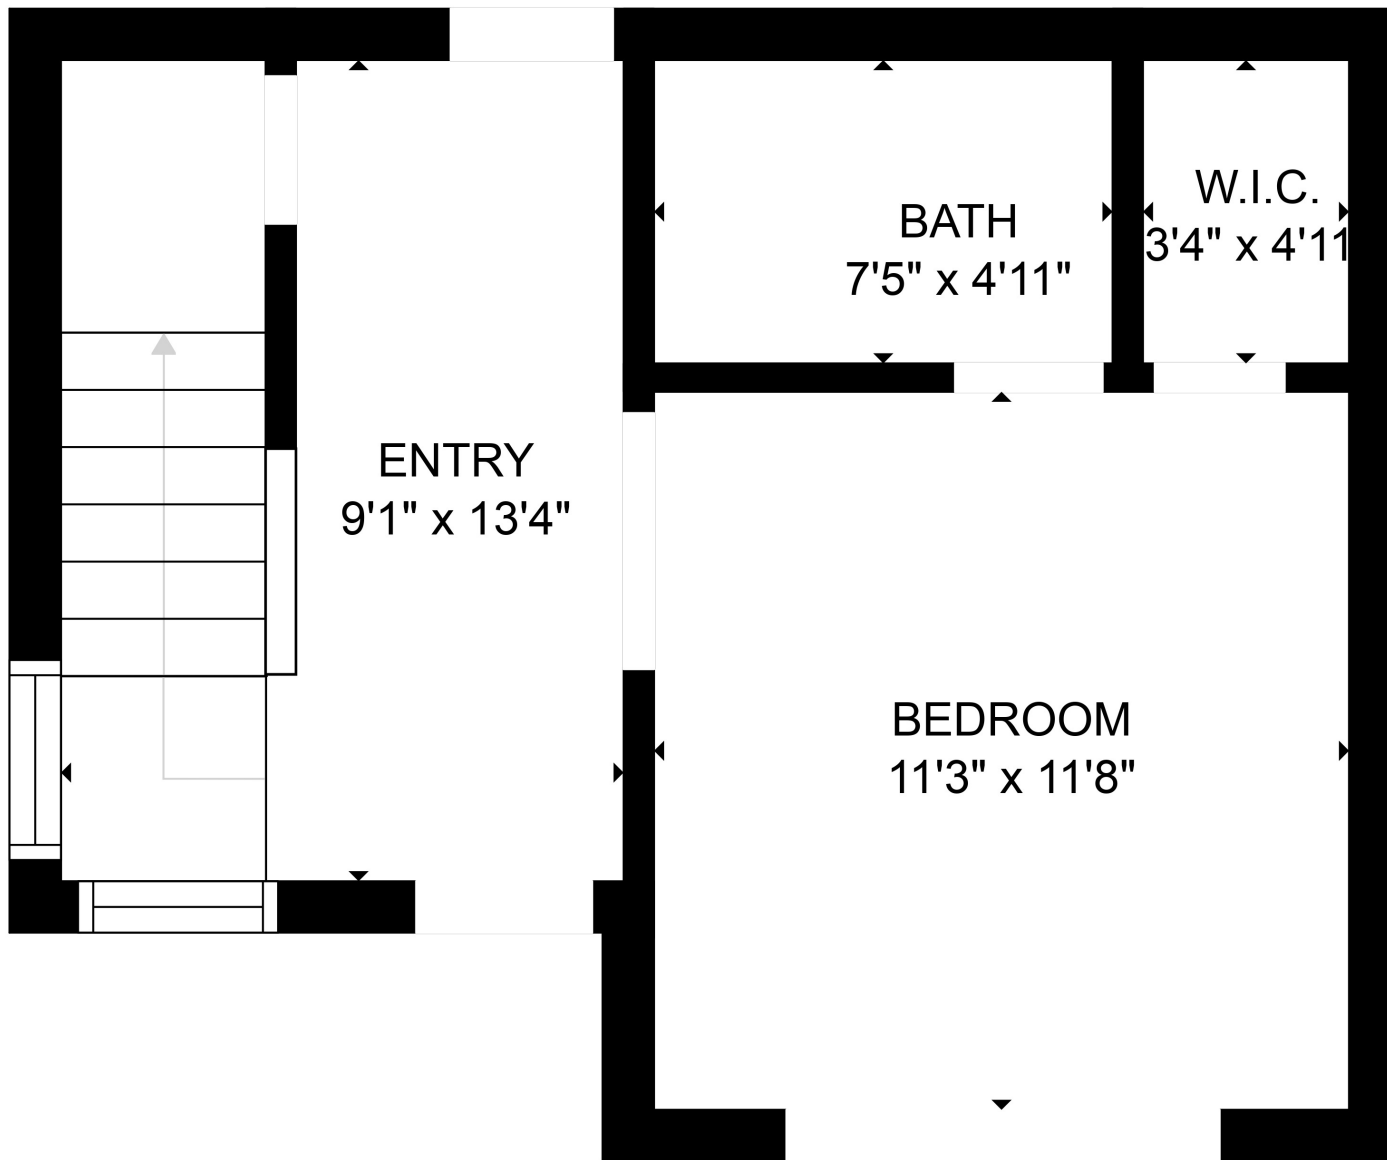

GROSS INTERNAL AREA
 FLOOR 1: 319 sq. ft, FLOOR 2: 830 sq. ft
 FLOOR 3: 934 sq. ft
 TOTAL: 2083 sq. ft
 SIZES AND DIMENSIONS ARE APPROXIMATE, ACTUAL MAY VARY.

GROSS INTERNAL AREA
FLOOR 1: 319 sq. ft, FLOOR 2: 830 sq. ft
FLOOR 3: 934 sq. ft
TOTAL: 2083 sq. ft

SIZES AND DIMENSIONS ARE APPROXIMATE, ACTUAL MAY VARY.

GROSS INTERNAL AREA
FLOOR 1: 319 sq. ft, FLOOR 2: 830 sq. ft
FLOOR 3: 934 sq. ft
TOTAL: 2083 sq. ft

SIZES AND DIMENSIONS ARE APPROXIMATE, ACTUAL MAY VARY.

GROSS INTERNAL AREA
FLOOR 1: 319 sq. ft, FLOOR 2: 830 sq. ft
FLOOR 3: 934 sq. ft
TOTAL: 2083 sq. ft

SIZES AND DIMENSIONS ARE APPROXIMATE, ACTUAL MAY VARY.