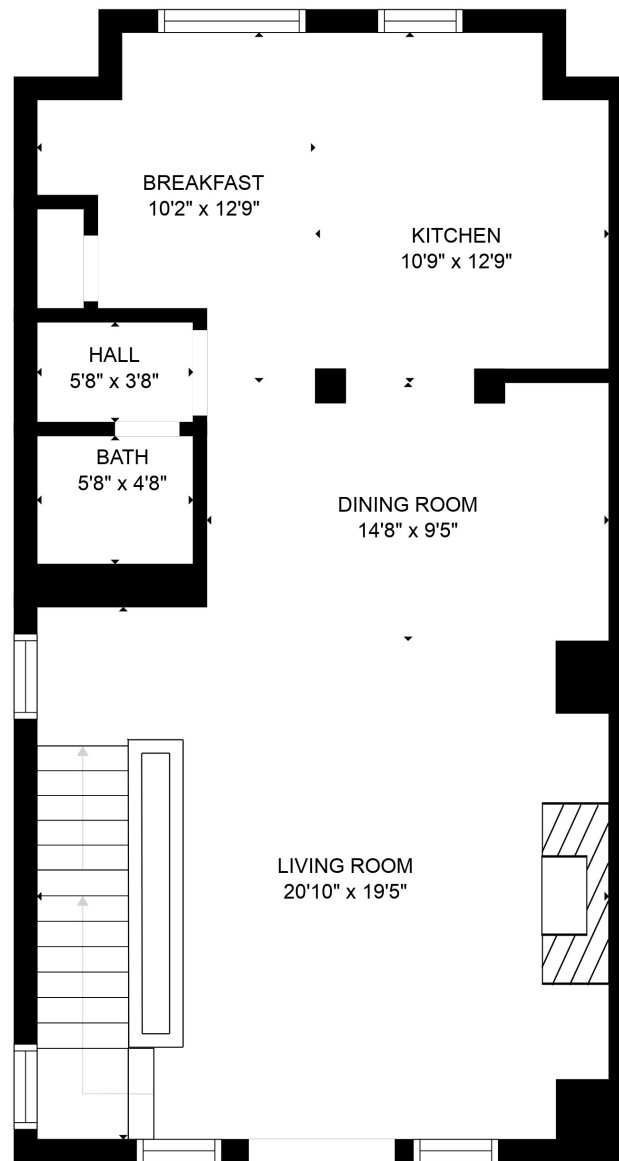

GROSS INTERNAL AREA
 FLOOR 1: 319 sq. ft, FLOOR 2: 830 sq. ft
 FLOOR 3: 934 sq. ft
 TOTAL: 2083 sq. ft
 SIZES AND DIMENSIONS ARE APPROXIMATE, ACTUAL MAY VARY.

GROSS INTERNAL AREA
FLOOR 1: 319 sq. ft, FLOOR 2: 830 sq. ft
FLOOR 3: 934 sq. ft
TOTAL: 2083 sq. ft

SIZES AND DIMENSIONS ARE APPROXIMATE, ACTUAL MAY VARY.

GROSS INTERNAL AREA
FLOOR 1: 319 sq. ft, FLOOR 2: 830 sq. ft
FLOOR 3: 934 sq. ft
TOTAL: 2083 sq. ft

SIZES AND DIMENSIONS ARE APPROXIMATE, ACTUAL MAY VARY.

GROSS INTERNAL AREA
FLOOR 1: 319 sq. ft, FLOOR 2: 830 sq. ft
FLOOR 3: 934 sq. ft
TOTAL: 2083 sq. ft

SIZES AND DIMENSIONS ARE APPROXIMATE, ACTUAL MAY VARY.