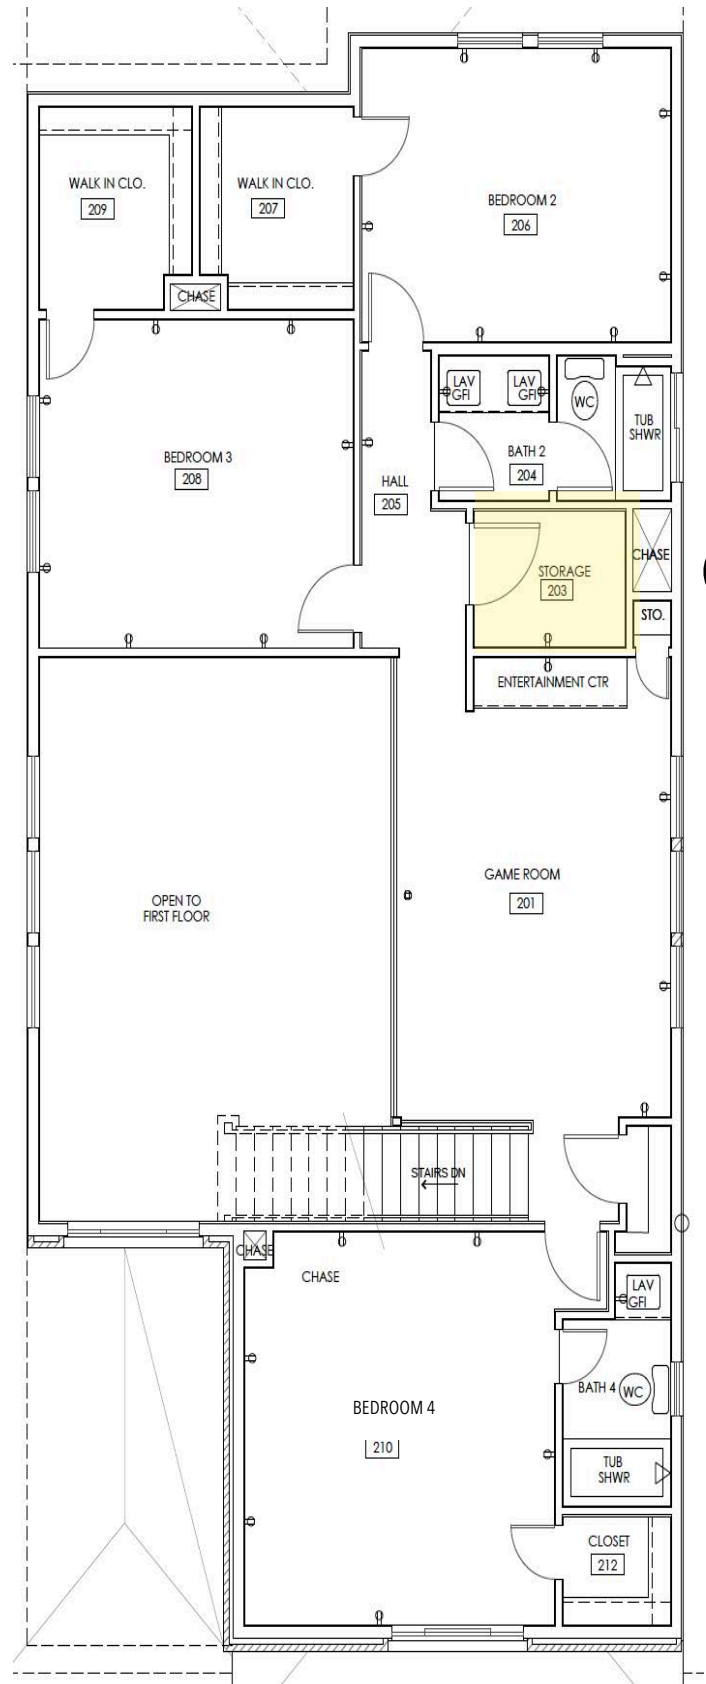

# Topaz I: 4 Bed/3.5 Bath + Study + Utility Room On 1st Floor

Approximately 2,869 Square Feet

- (1) ABLUTIONS ROOM
- (2) ADDITIONAL KITCHEN CABINERY
- (3) BUTLERS PANTRY
- (4) FIRST FLOOR UTILITY ROOM

- (5) STORAGE/MULTIPURPOSE ROOM