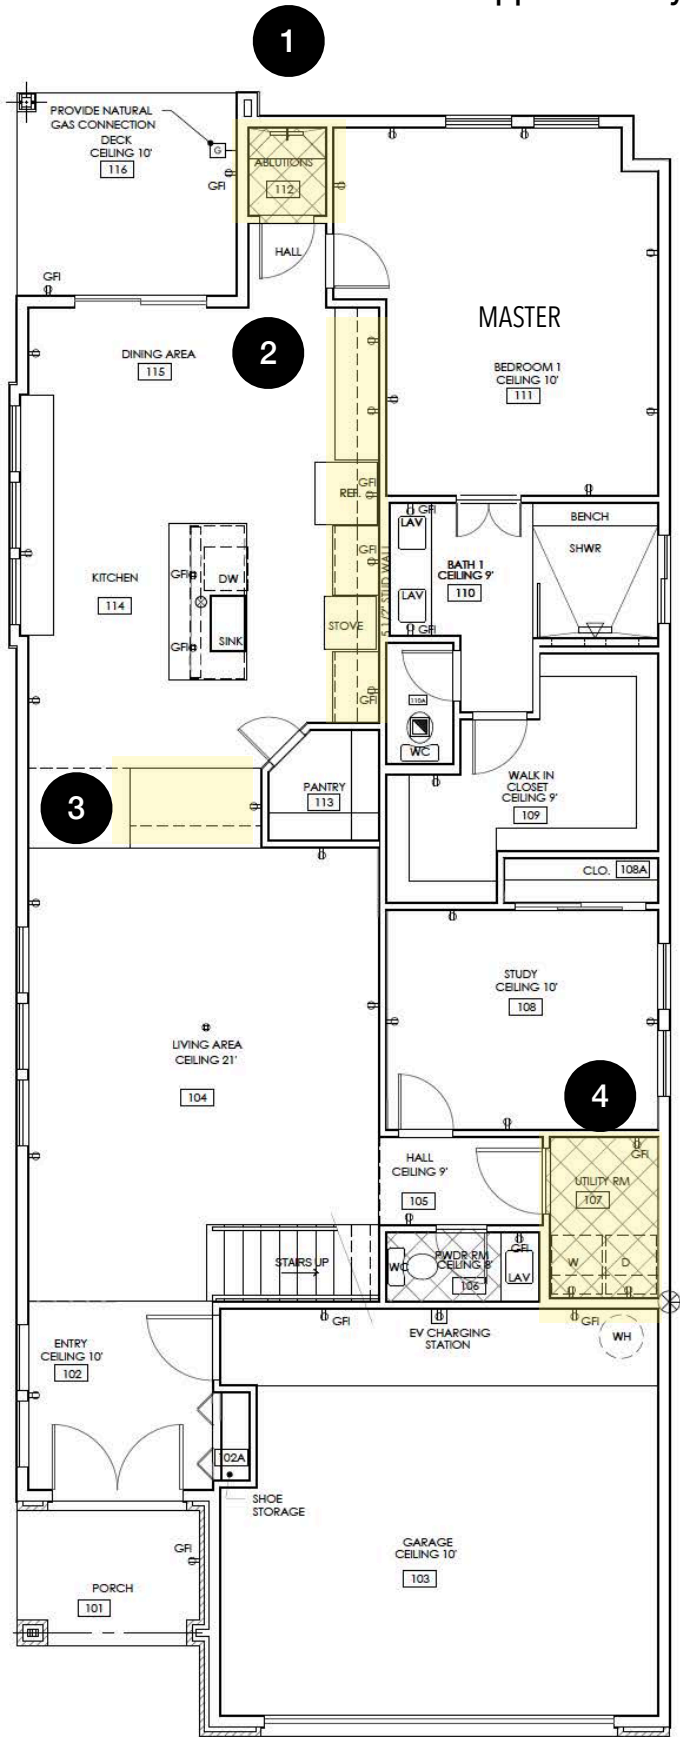

# Topaz I: 4 Bed/3.5 Bath + Study + Utility Room On 1st Floor

Approximately 2,869 Square Feet

- (1) ABLUTIONS ROOM
- (2) ADDITIONAL KITCHEN CABINERY
- (3) BUTLERS PANTRY
- (4) FIRST FLOOR UTILITY ROOM

- (5) STORAGE/MULTIPURPOSE ROOM