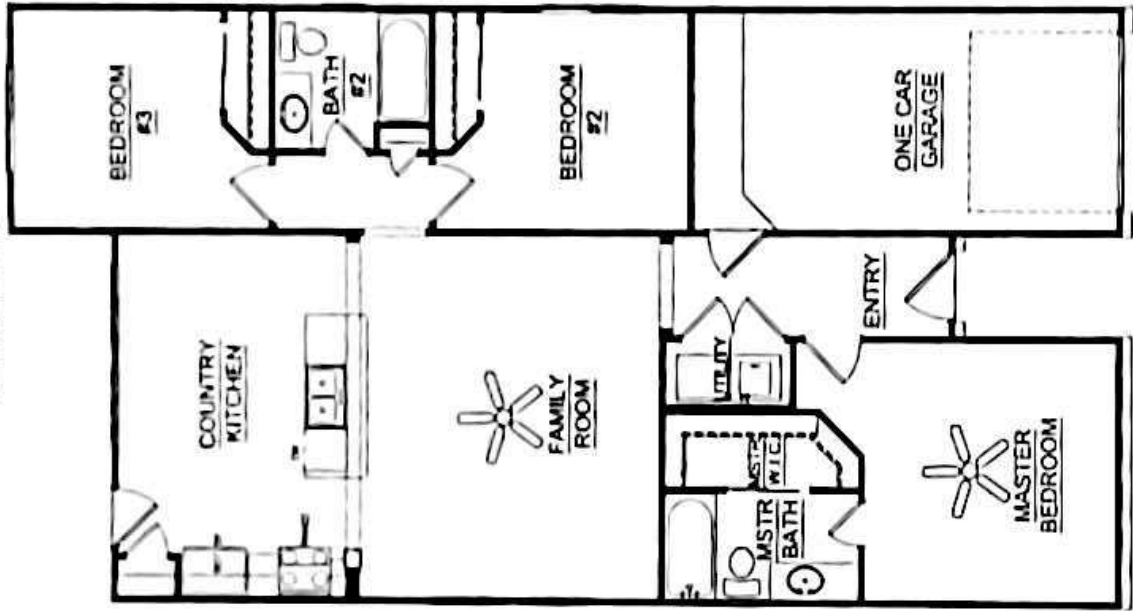

The Iris

PLAN #A112

The floor plan shown offers approximately 901 square feet of living space. Floor plans, room sizes, elevations and actual price may vary based on options selected. The builder reserves the right to modify all plans and specifications without prior notification.