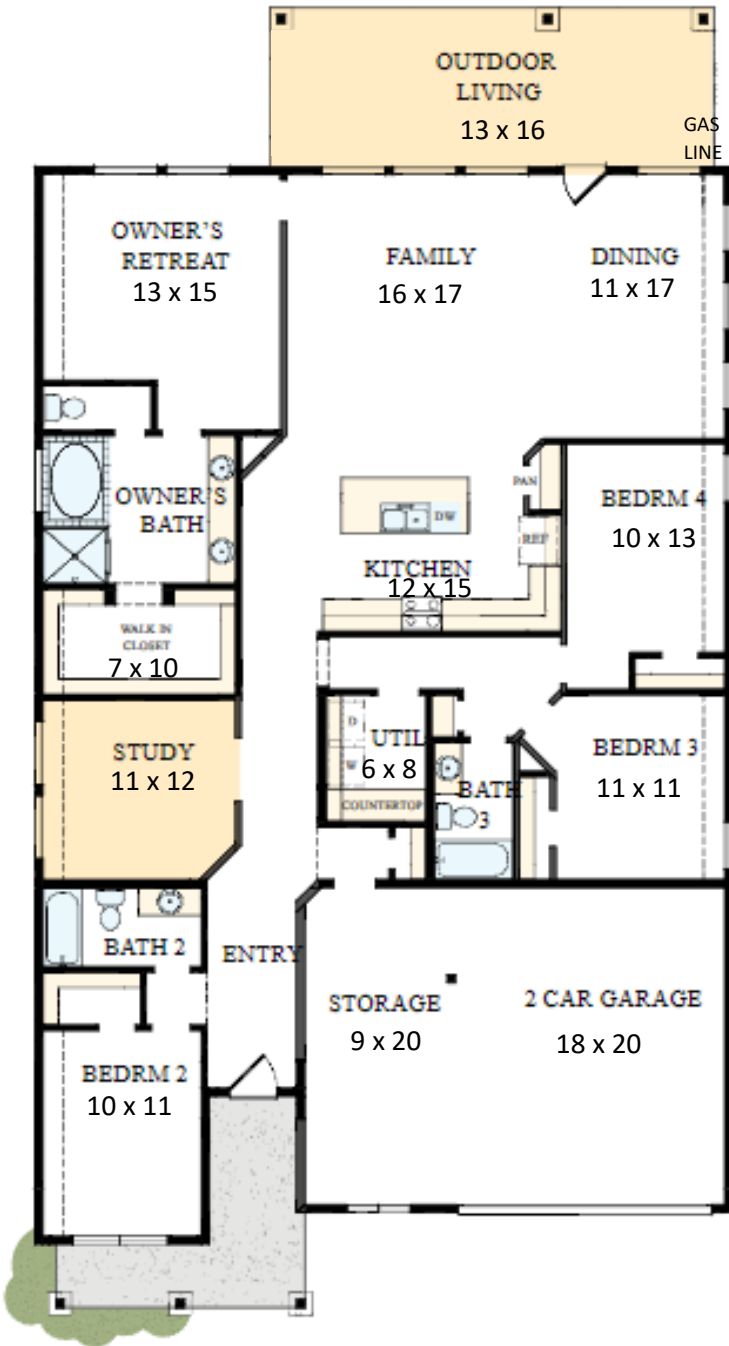

HOME SWEET *Quick Move-in* HOME

EXPLORE OUR QUICK MOVE-IN HOME OF THE MONTH!

29611 CONIFER ST

THE PRESSLER

2394 SQ FT. / 1 STORY

4-Bedroom. 3 Bath. Study w/French Doors. Big Kitchen w/large island/bar. Gas c-top w/updraft vent hood. Quartz counter. Separate Tub/Shower @ Master Bath. Large walk-in closet. Large Outdoor Living w/gas line. 2-Car Garage + Storage Bay. Oct. Completion