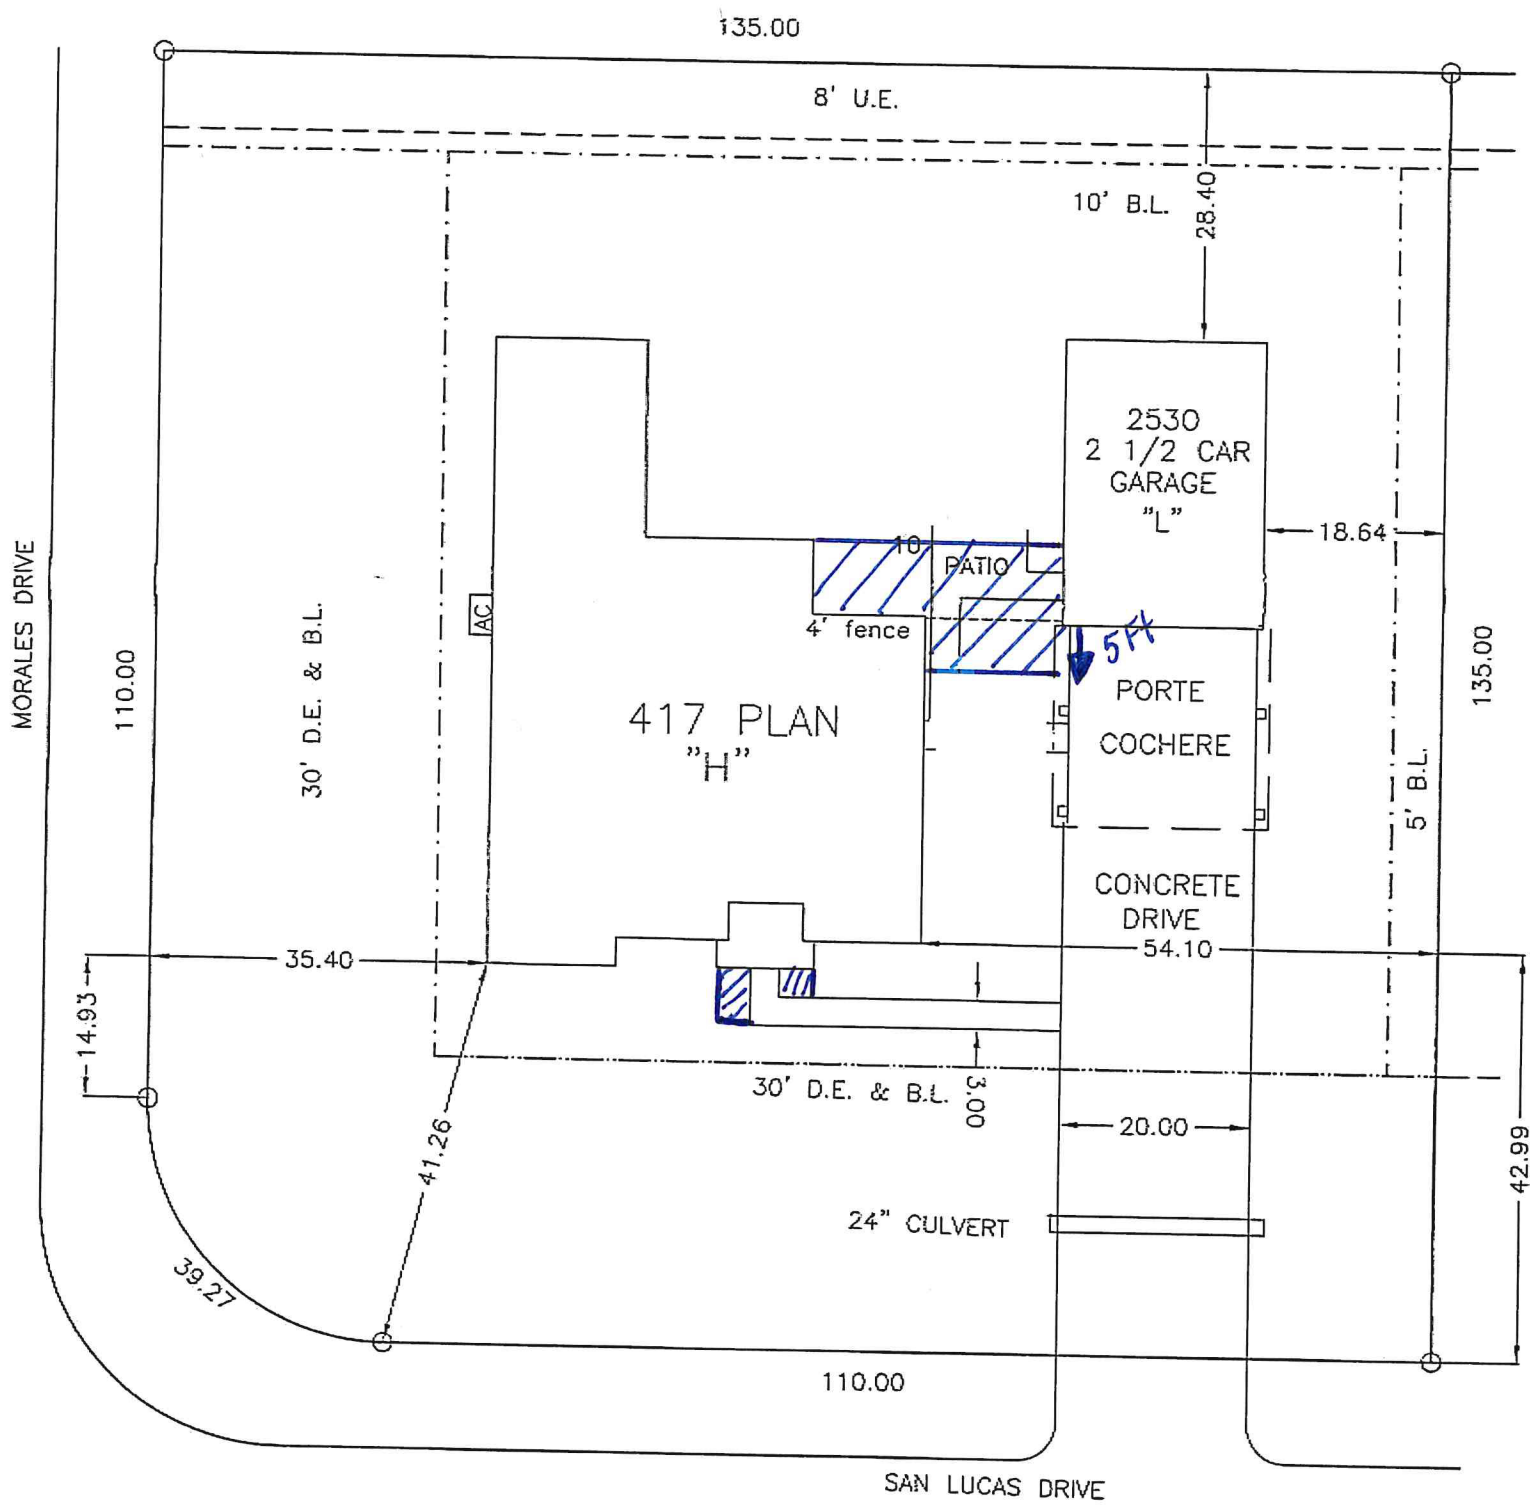

207 E. EDGEWOOD
FRIENDSWOOD, TEXAS
77546

LOT AREA = 18,091 SQ.FT.
IMPERVIOUS COVER = 26.36%

SCALE: 1" = 20'

Dia 7

3401 SAN LUCAS DRIVE
LOT 5 BLOCK 6 PEDREGAL SEC. 3
LEAGUE CITY, GALVESTON CNTY., TEXAS