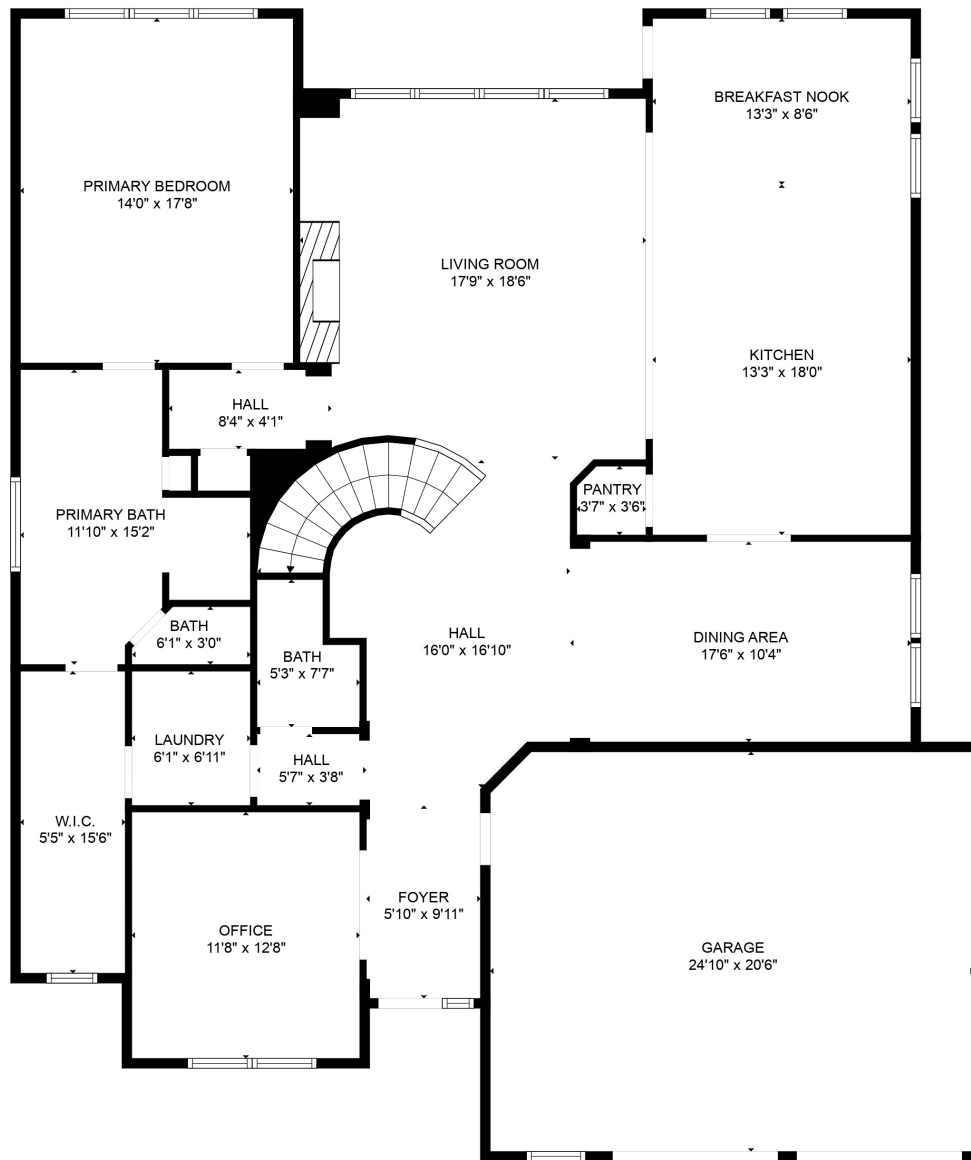

TOTAL: 3334 sq. ft
 FLOOR 1: 1964 sq. ft, FLOOR 2: 1370 sq. ft
 EXCLUDED AREAS: GARAGE: 507 sq. ft, OPEN TO BELOW: 446 sq. ft, LOW CEILING: 4 sq. ft

MEASUREMENTS ARE CALCULATED BY CUBICASA TECHNOLOGY. DEEMED HIGHLY RELIABLE BUT NOT GUARANTEED.