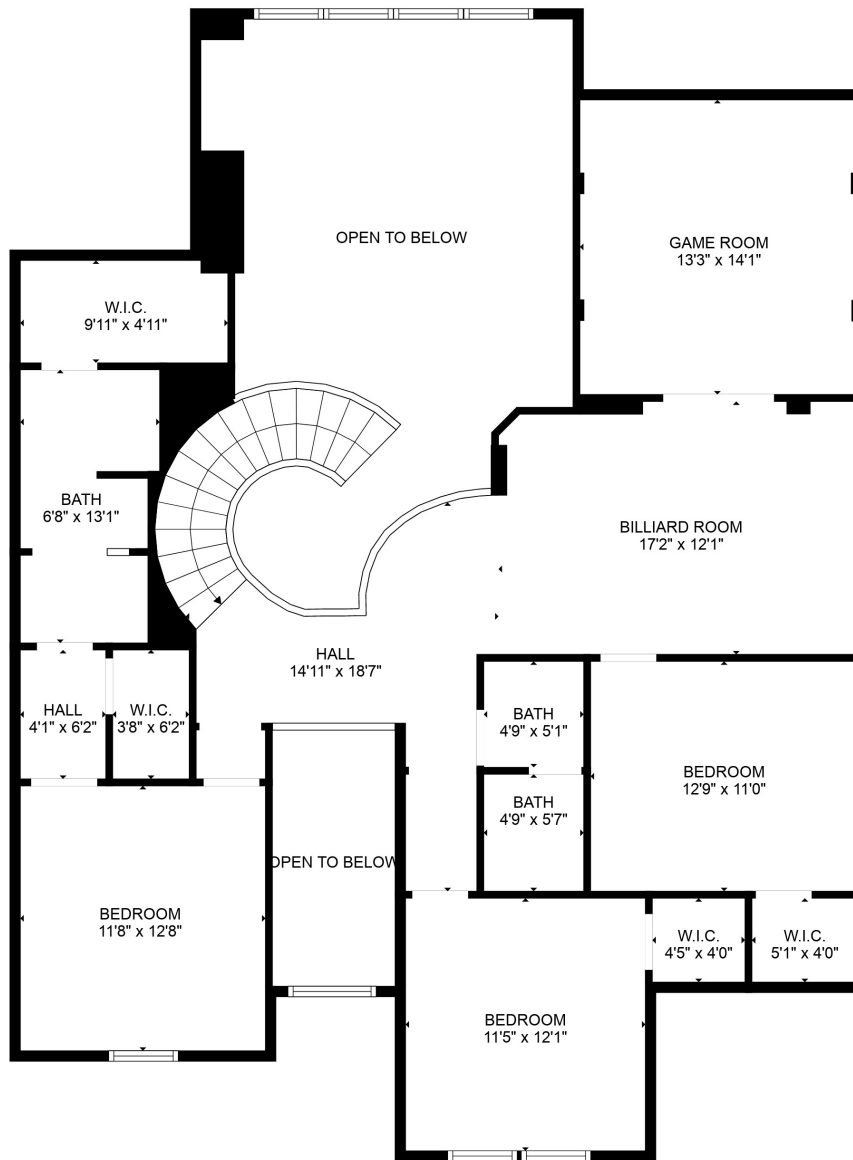

TOTAL: 3334 sq. ft
 FLOOR 1: 1964 sq. ft, FLOOR 2: 1370 sq. ft
 EXCLUDED AREAS: GARAGE: 507 sq. ft, OPEN TO BELOW: 446 sq. ft, LOW CEILING: 4 sq. ft

MEASUREMENTS ARE CALCULATED BY CUBICASA TECHNOLOGY. DEEMED HIGHLY RELIABLE BUT NOT GUARANTEED.