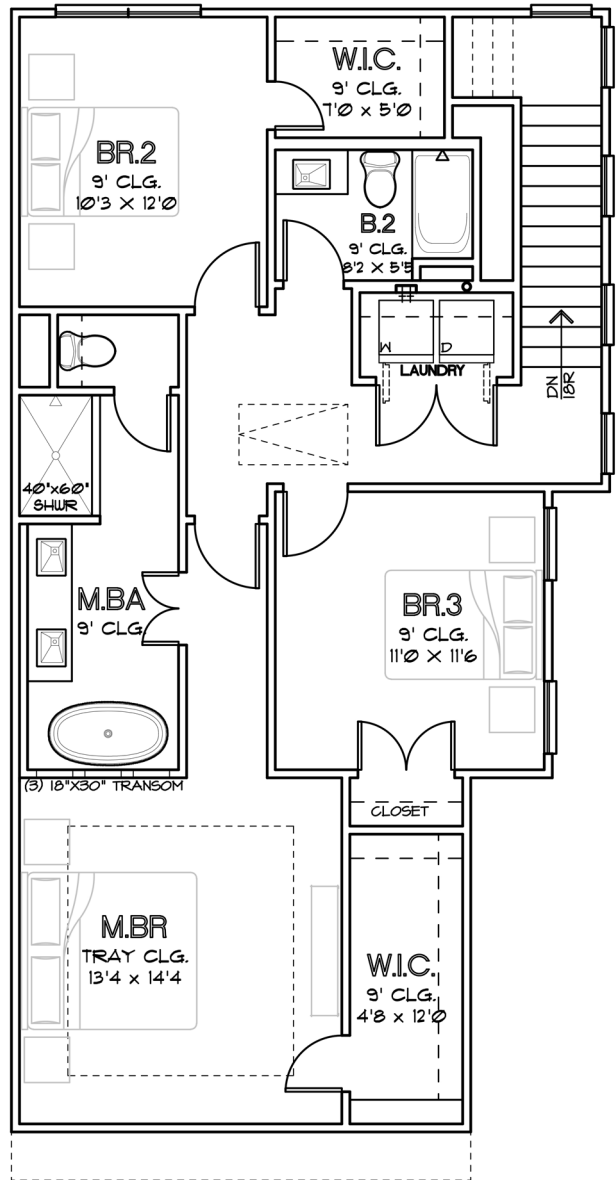

CITY HOMES
CHOICE

KOLBE PARK
THE SYCAMORE
1,641 SQ.FT.

FIRST FLOOR

SECOND FLOOR

CHOICE IS THE ULTIMATE LUXURY