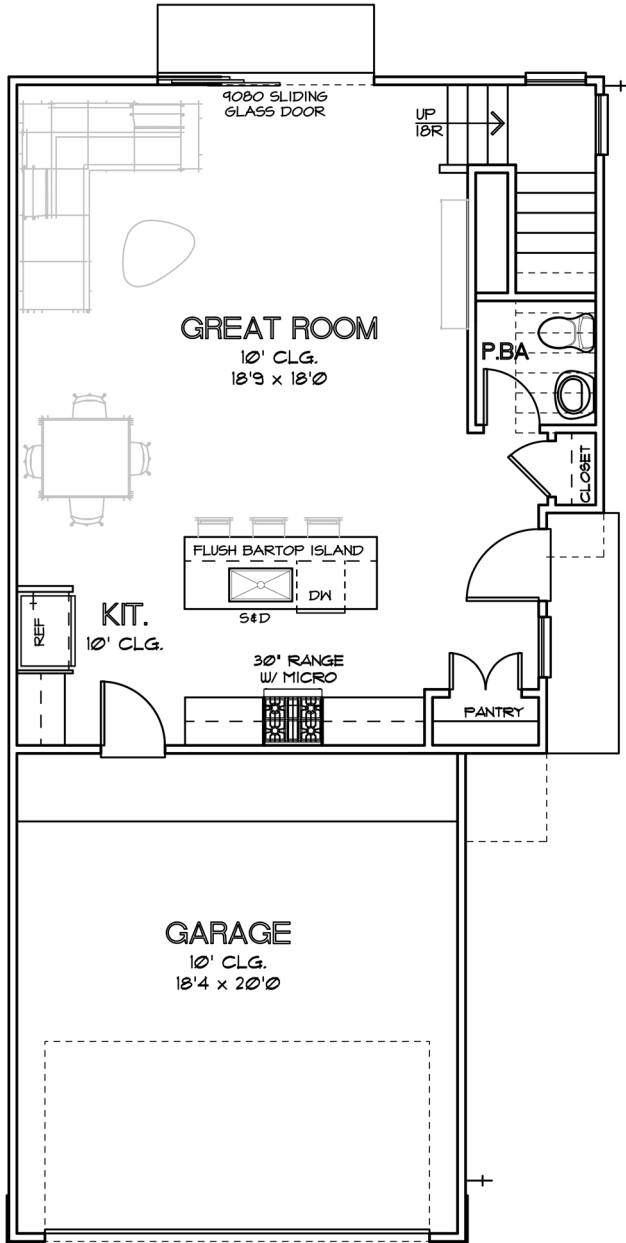

CITY HOMES
CHOICE

KOLBE PARK
THE SYCAMORE
1,641 SQ.FT.

FIRST FLOOR

SECOND FLOOR

CHOICE IS THE ULTIMATE LUXURY