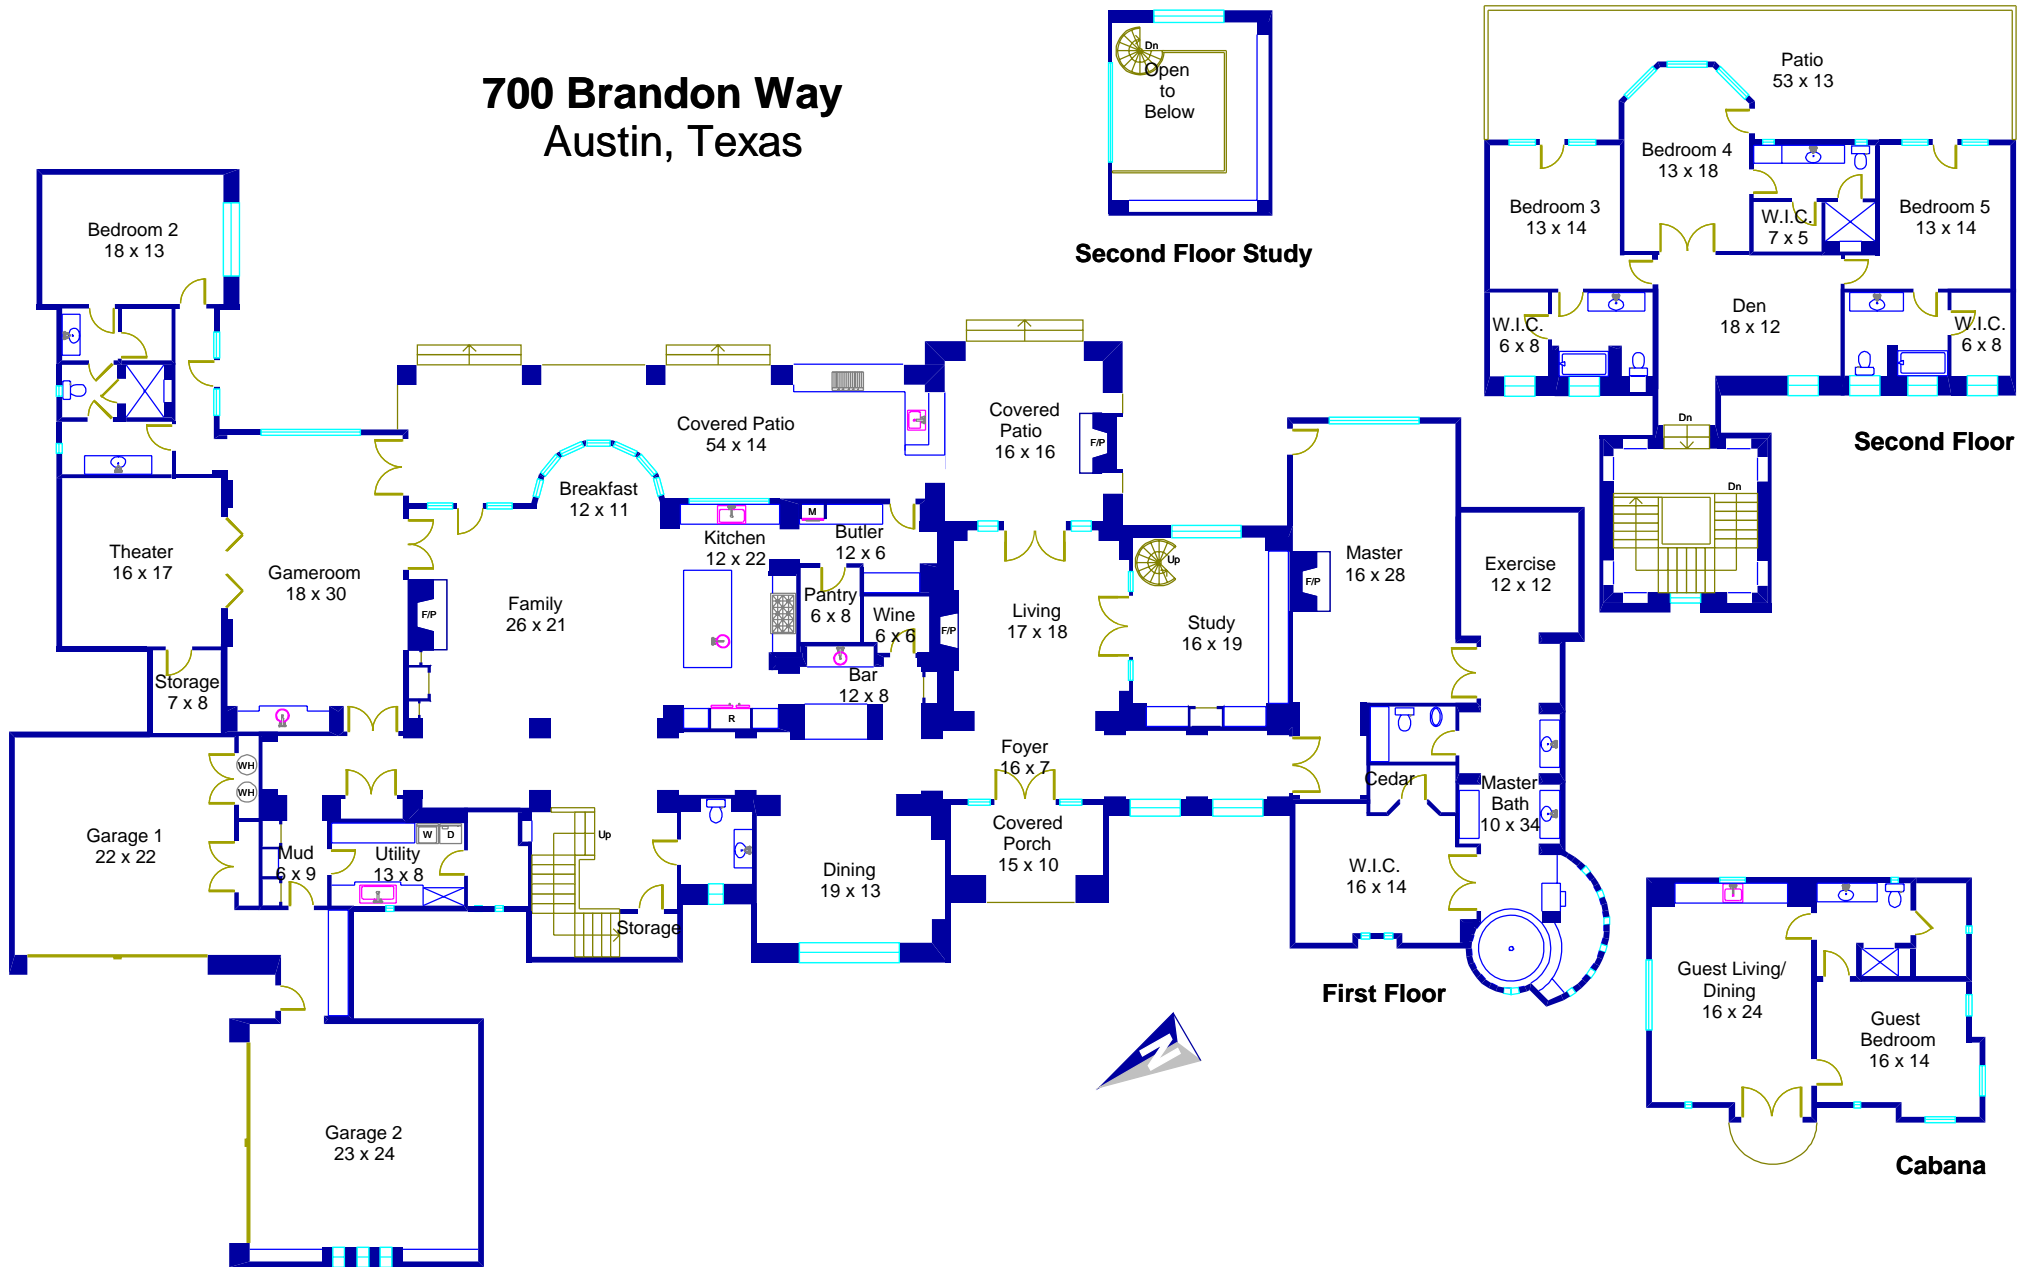

700 Brandon Way Austin, Texas

This floor plan is an artistic rendering only. All dimensions are approximate.
Floor Plan Graphics and Moreland Properties
 make no representation or warranty as to this rendering's accuracy
 and no measurements or dimensions should be relied upon without independent verification.