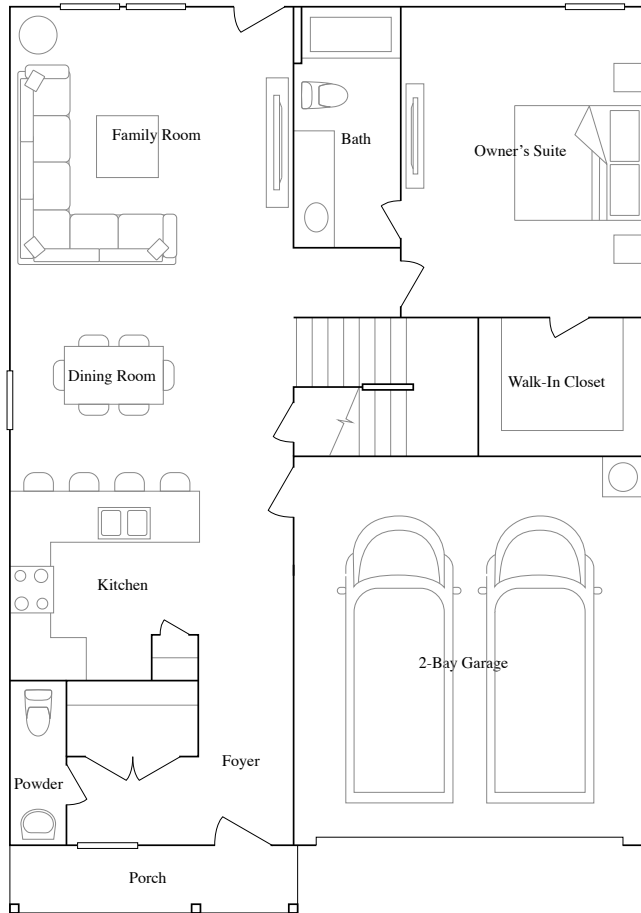

Watermill Collection in Katy, TX

Willowford IV

4 bd . 2 ba . 1 half ba . 1,963 ft²

Willowford IV at Watermill Collection in Katy, TX

1st Floor

2nd Floor