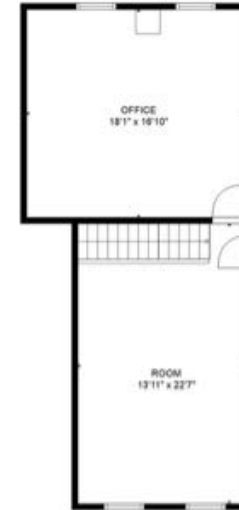

FLOOR 3

FLOOR 4

FLOOR 1

FLOOR 2

**TOTAL: 3557 sq. ft**

Below Ground: 1984 sq. ft, FLOOR 2: 0 sq. ft, FLOOR 3: 946 sq. ft, FLOOR 4: 627 sq. ft  
 EXCLUDED AREAS: PATIO: 320 sq. ft, COVERED PATIO: 480 sq. ft, PORCH: 262 sq. ft,  
 EMBEDDED WINDOW: 41 sq. ft, FIREPLACE: 12 sq. ft, GARAGE: 838 sq. ft,  
 OPEN TO BELOW: 48 sq. ft