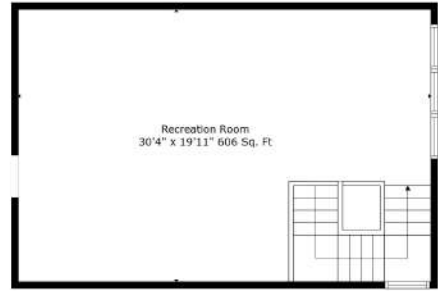

Floor 1

Floor 2

TOTAL: 3218 sq. ft
FLOOR 1: 2612 sq. ft, FLOOR 2: 606 sq. ft

Measurements Are Calculated By Cubicase Technology. Deemed Highly Reliable But Not Guaranteed.