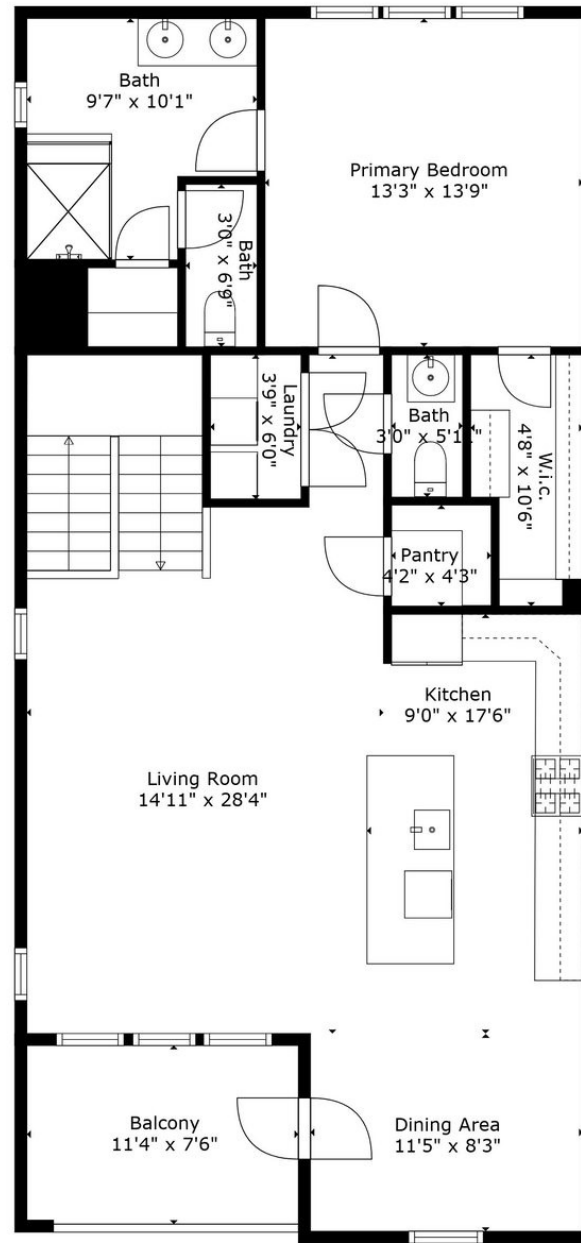

Floor 1

Floor 2

**TOTAL: 1753 sq. ft**  
 FLOOR 1: 675 sq. ft, FLOOR 2: 1078 sq. ft  
 EXCLUDED AREAS: GARAGE: 416 sq. ft, BALCONY: 84 sq. ft