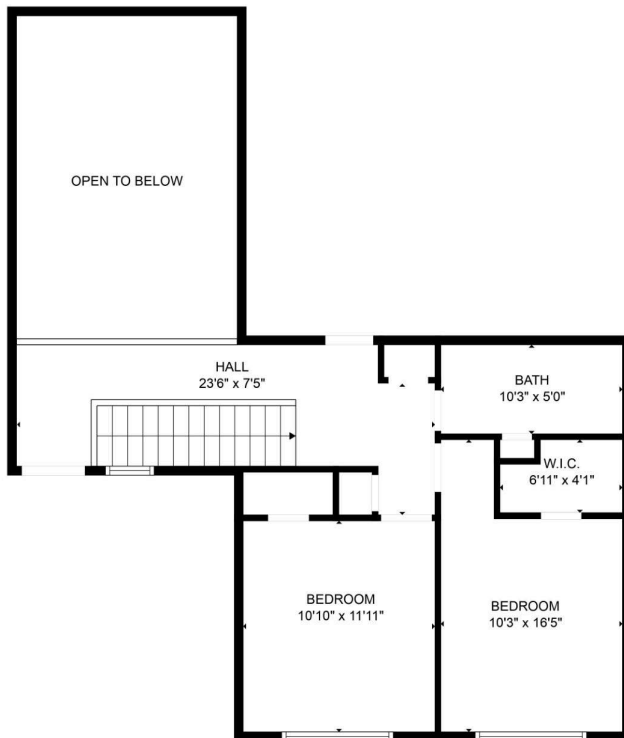

2D Floor Plan for 138 April Cove.jpg

Download Full screen Print Save to OneDrive Hide email

2D Floor

GD

FLOOR PLAN CREATED BY CUBICASA APP. MEASUREMENTS DEEMED HIGHLY RELIABLE BUT NOT GUARANTEED.

FLOOR PLAN CREATED BY CUBICASA APP. MEASUREMENTS DEEMED HIGHLY RELIABLE BUT NOT GUARANTEED.

FLOOR PLAN CREATED BY CUBICASA APP. MEASUREMENTS DEEMED HIGHLY RELIABLE BUT NOT GUARANTEED.

FLOOR PLAN CREATED BY CUBICASA APP. MEASUREMENTS DEEMED HIGHLY RELIABLE BUT NOT GUARANTEED.

FLOOR PLAN CREATED BY CUBICASA APP. MEASUREMENTS DEEMED HIGHLY RELIABLE BUT NOT GUARANTEED.

FLOOR PLAN CREATED BY CUBICASA APP. MEASUREMENTS DEEMED HIGHLY RELIABLE BUT NOT GUARANTEED.

FLOOR PLAN CREATED BY CUBICASA APP. MEASUREMENTS DEEMED HIGHLY RELIABLE BUT NOT GUARANTEED.