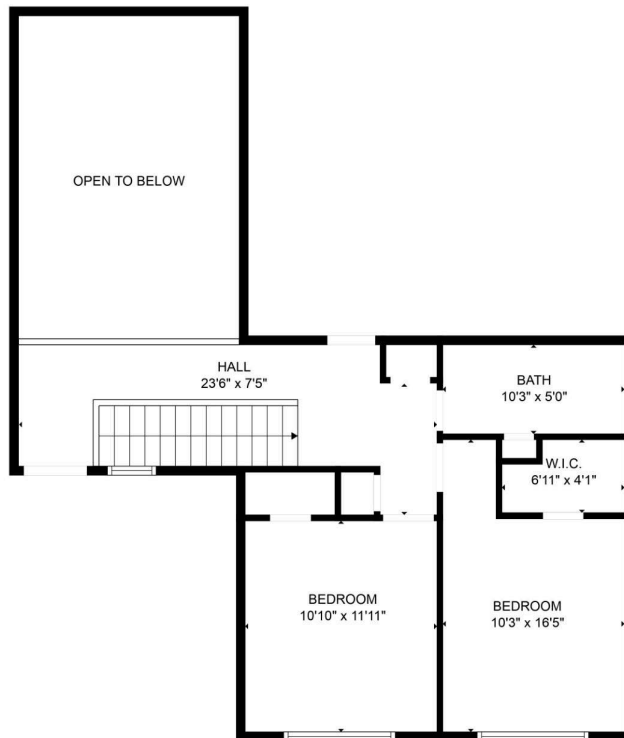

2D Floor Plan for 138 April Cove.jpg

Download Full screen Print Save to OneDrive Hide email

2D Floor

GD

FLOOR PLAN CREATED BY CUBICASA APP. MEASUREMENTS DEEMED HIGHLY RELIABLE BUT NOT GUARANTEED.

FLOOR PLAN CREATED BY CUBICASA APP. MEASUREMENTS DEEMED HIGHLY RELIABLE BUT NOT GUARANTEED.

FLOOR PLAN CREATED BY CUBICASA APP. MEASUREMENTS DEEMED HIGHLY RELIABLE BUT NOT GUARANTEED.

FLOOR PLAN CREATED BY CUBICASA APP. MEASUREMENTS DEEMED HIGHLY RELIABLE BUT NOT GUARANTEED.

FLOOR PLAN CREATED BY CUBICASA APP. MEASUREMENTS DEEMED HIGHLY RELIABLE BUT NOT GUARANTEED.

FLOOR PLAN CREATED BY CUBICASA APP. MEASUREMENTS DEEMED HIGHLY RELIABLE BUT NOT GUARANTEED.

FLOOR PLAN CREATED BY CUBICASA APP. MEASUREMENTS DEEMED HIGHLY RELIABLE BUT NOT GUARANTEED.