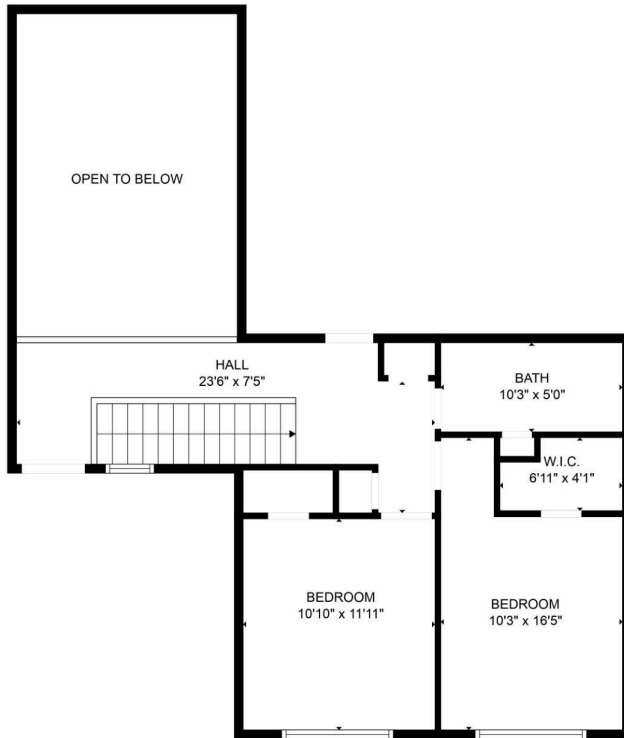

2D Floor Plan for 138 April Cove.jpg

Download Full screen Print Save to OneDrive Hide email

2D Floor

GD

FLOOR PLAN CREATED BY CUBICASA APP. MEASUREMENTS DEEMED HIGHLY RELIABLE BUT NOT GUARANTEED.

FLOOR PLAN CREATED BY CUBICASA APP. MEASUREMENTS DEEMED HIGHLY RELIABLE BUT NOT GUARANTEED.

FLOOR PLAN CREATED BY CUBICASA APP. MEASUREMENTS DEEMED HIGHLY RELIABLE BUT NOT GUARANTEED.

FLOOR PLAN CREATED BY CUBICASA APP. MEASUREMENTS DEEMED HIGHLY RELIABLE BUT NOT GUARANTEED.

FLOOR PLAN CREATED BY CUBICASA APP. MEASUREMENTS DEEMED HIGHLY RELIABLE BUT NOT GUARANTEED.

FLOOR PLAN CREATED BY CUBICASA APP. MEASUREMENTS DEEMED HIGHLY RELIABLE BUT NOT GUARANTEED.

FLOOR PLAN CREATED BY CUBICASA APP. MEASUREMENTS DEEMED HIGHLY RELIABLE BUT NOT GUARANTEED.