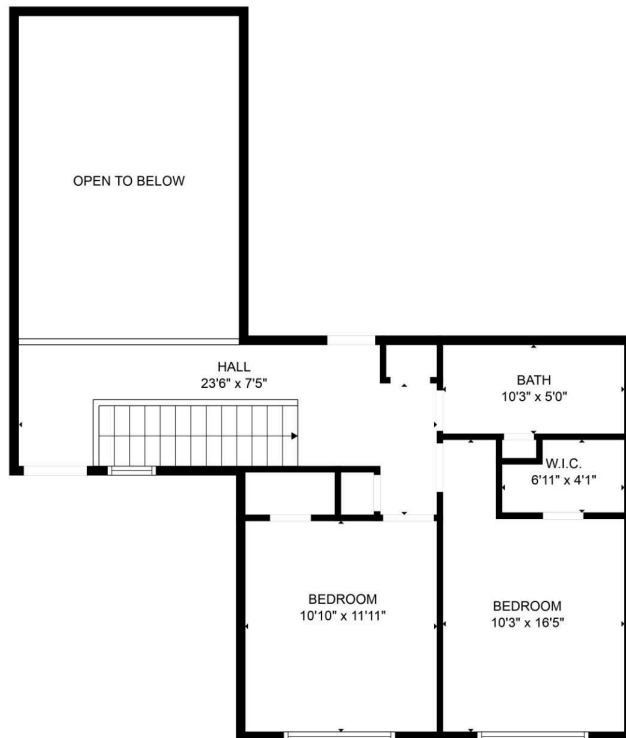

2D Floor Plan for 138 April Cove.jpg

Download Full screen Print Save to OneDrive Hide email

2D Floor

GD

FLOOR PLAN CREATED BY CUBICASA APP. MEASUREMENTS DEEMED HIGHLY RELIABLE BUT NOT GUARANTEED.

FLOOR PLAN CREATED BY CUBICASA APP. MEASUREMENTS DEEMED HIGHLY RELIABLE BUT NOT GUARANTEED.

FLOOR PLAN CREATED BY CUBICASA APP. MEASUREMENTS DEEMED HIGHLY RELIABLE BUT NOT GUARANTEED.

FLOOR PLAN CREATED BY CUBICASA APP. MEASUREMENTS DEEMED HIGHLY RELIABLE BUT NOT GUARANTEED.

FLOOR PLAN CREATED BY CUBICASA APP. MEASUREMENTS DEEMED HIGHLY RELIABLE BUT NOT GUARANTEED.

FLOOR PLAN CREATED BY CUBICASA APP. MEASUREMENTS DEEMED HIGHLY RELIABLE BUT NOT GUARANTEED.

FLOOR PLAN CREATED BY CUBICASA APP. MEASUREMENTS DEEMED HIGHLY RELIABLE BUT NOT GUARANTEED.