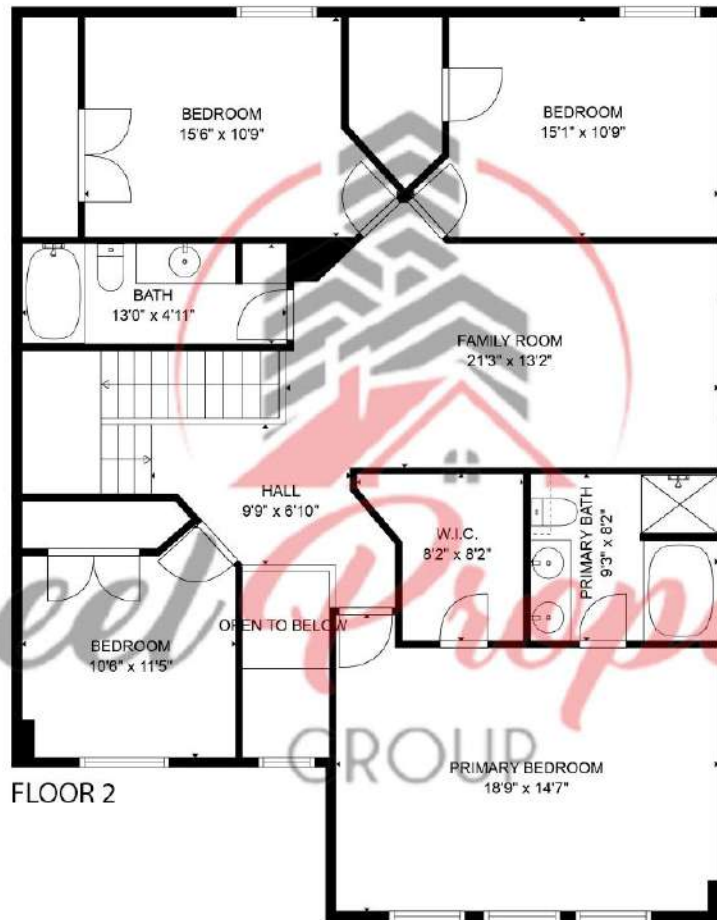

13806 Bonnetbriar Ln, Sugar Land, TX 77498, USA

BELOW GROUND: 976 sq. ft, FLOOR 2: 1347 sq. ft
EXCLUDED AREAS: OPEN TO BELOW: 39 sq. ft

FLOOR PLAN CREATED BY CUBICASA APP. MEASUREMENTS DEEMED HIGHLY RELIABLE BUT NOT GUARANTEED.

13806 Bonnetbriar Ln, Sugar Land, TX 77498, USA

13806 Bonnetbriar Ln, Sugar Land, TX 77498, USA

FLOOR 1

FLOOR 2

BELOW GROUND: 976 sq. ft, FLOOR 2: 1347 sq. ft
EXCLUDED AREAS: OPEN TO BELOW: 39 sq. ft

FLOOR PLAN CREATED BY CLIBICASA APP. MEASUREMENTS DEEMED HIGHLY RELIABLE BUT NOT GUARANTEED.