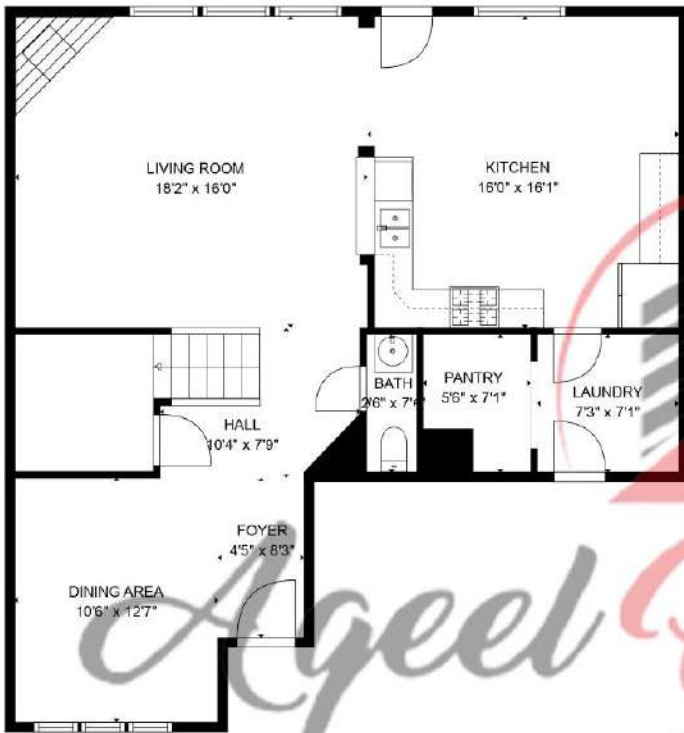

13806 Bonnetbriar Ln, Sugar Land, TX 77498, USA

BELOW GROUND: 976 sq. ft, FLOOR 2: 1347 sq. ft
EXCLUDED AREAS: OPEN TO BELOW: 39 sq. ft

FLOOR PLAN CREATED BY CUBICASA APP. MEASUREMENTS DEEMED HIGHLY RELIABLE BUT NOT GUARANTEED.

13806 Bonnetbriar Ln, Sugar Land, TX 77498, USA

13806 Bonnetbriar Ln, Sugar Land, TX 77498, USA

FLOOR 1

FLOOR 2

BELOW GROUND: 976 sq. ft, FLOOR 2: 1347 sq. ft
EXCLUDED AREAS: OPEN TO BELOW: 39 sq. ft

FLOOR PLAN CREATED BY CLIBICASA APP. MEASUREMENTS DEEMED HIGHLY RELIABLE BUT NOT GUARANTEED.