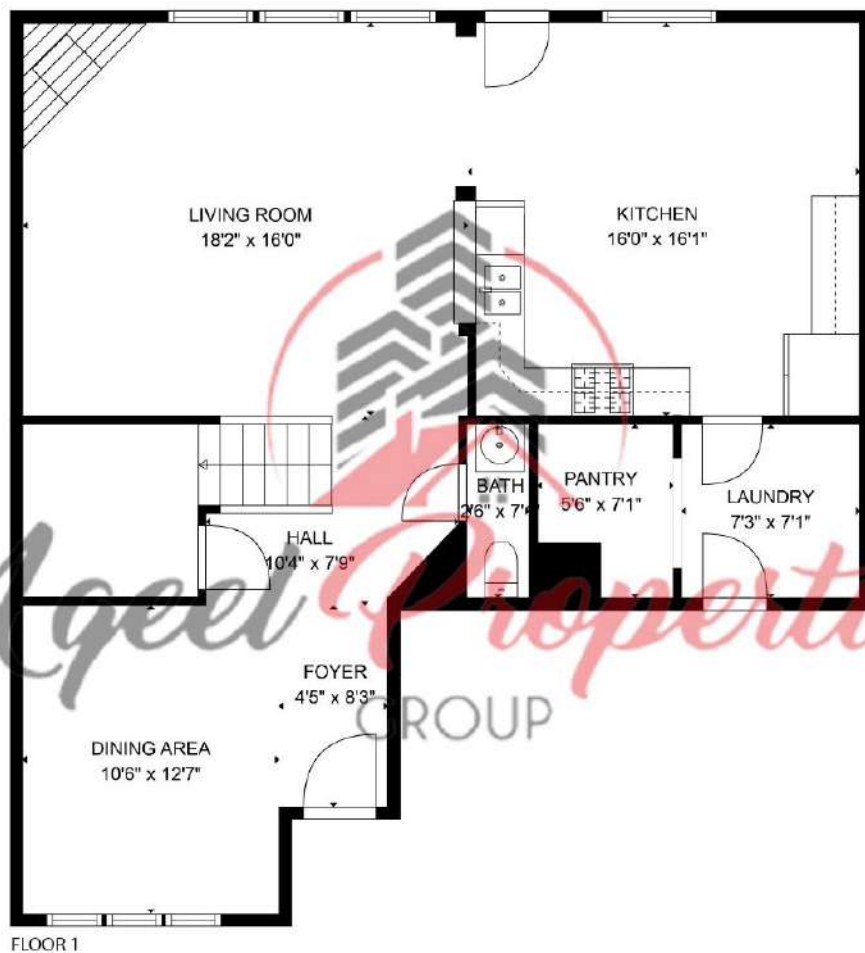

13806 Bonnetbriar Ln, Sugar Land, TX 77498, USA

BELOW GROUND: 976 sq. ft, FLOOR 2: 1347 sq. ft
EXCLUDED AREAS: OPEN TO BELOW: 39 sq. ft

FLOOR PLAN CREATED BY CUBICASA APP. MEASUREMENTS DEEMED HIGHLY RELIABLE BUT NOT GUARANTEED.

13806 Bonnetbriar Ln, Sugar Land, TX 77498, USA

13806 Bonnetbriar Ln, Sugar Land, TX 77498, USA

FLOOR 1

FLOOR 2

BELOW GROUND: 976 sq. ft, FLOOR 2: 1347 sq. ft
EXCLUDED AREAS: OPEN TO BELOW: 39 sq. ft

FLOOR PLAN CREATED BY CLIBICASA APP. MEASUREMENTS DEEMED HIGHLY RELIABLE BUT NOT GUARANTEED.