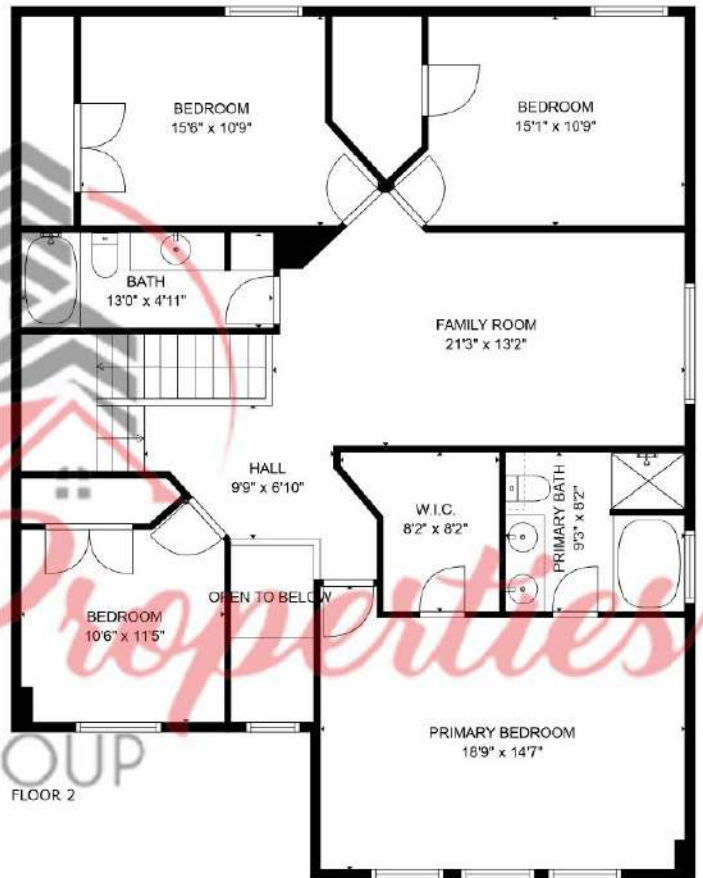

13806 Bonnetbriar Ln, Sugar Land, TX 77498, USA

BELOW GROUND: 976 sq. ft, FLOOR 2: 1347 sq. ft
EXCLUDED AREAS: OPEN TO BELOW: 39 sq. ft

FLOOR PLAN CREATED BY CUBICASA APP. MEASUREMENTS DEEMED HIGHLY RELIABLE BUT NOT GUARANTEED.

13806 Bonnetbriar Ln, Sugar Land, TX 77498, USA

13806 Bonnetbriar Ln, Sugar Land, TX 77498, USA

FLOOR 1

FLOOR 2

BELOW GROUND: 976 sq. ft, FLOOR 2: 1347 sq. ft
EXCLUDED AREAS: OPEN TO BELOW: 39 sq. ft

FLOOR PLAN CREATED BY CLIBICASA APP. MEASUREMENTS DEEMED HIGHLY RELIABLE BUT NOT GUARANTEED.