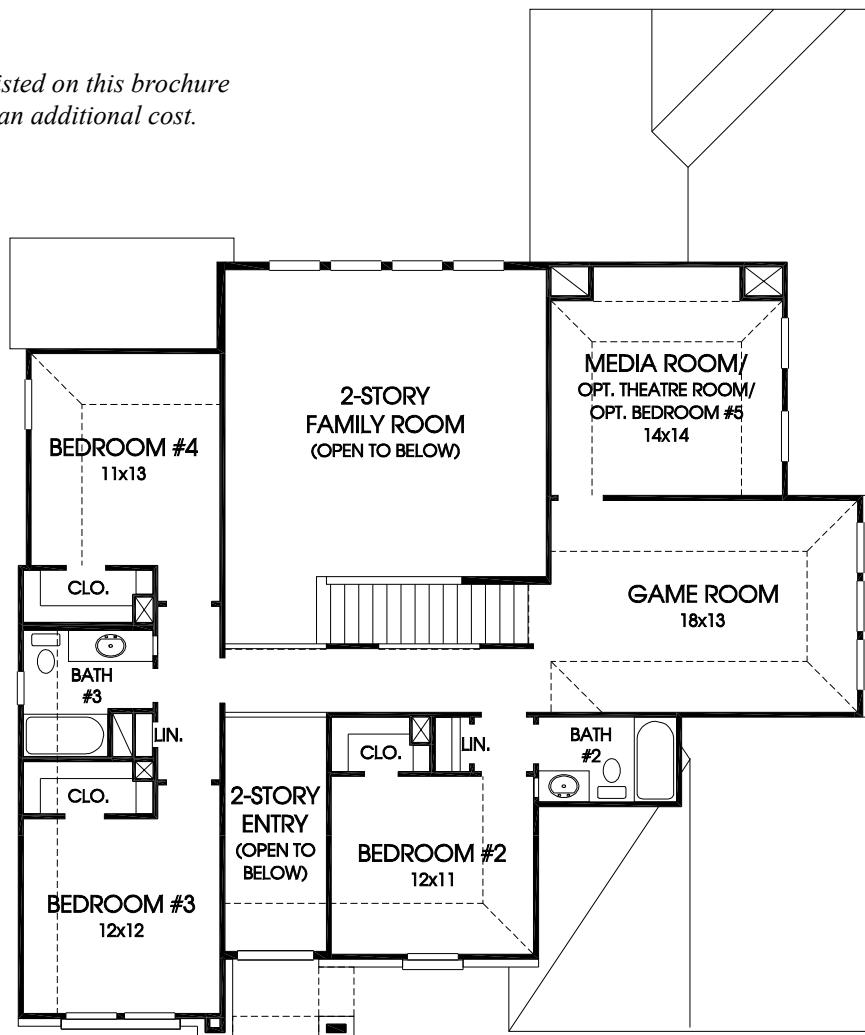

DESIGNS

Design 3158W

This home contains approximately 3,158 square feet and includes four bedrooms and three and a half baths.

Note: Any options listed on this brochure are available at an additional cost.

Not included: inside keyed deadbolt locks, refrigerators, furnishings, drapery, plants, decorator items and all other personal property being used in model homes. Builder reserves the right to make changes in the plans and specifications, and to substitute material of similar quality. Room dimensions indicate approximate inside area measurements.