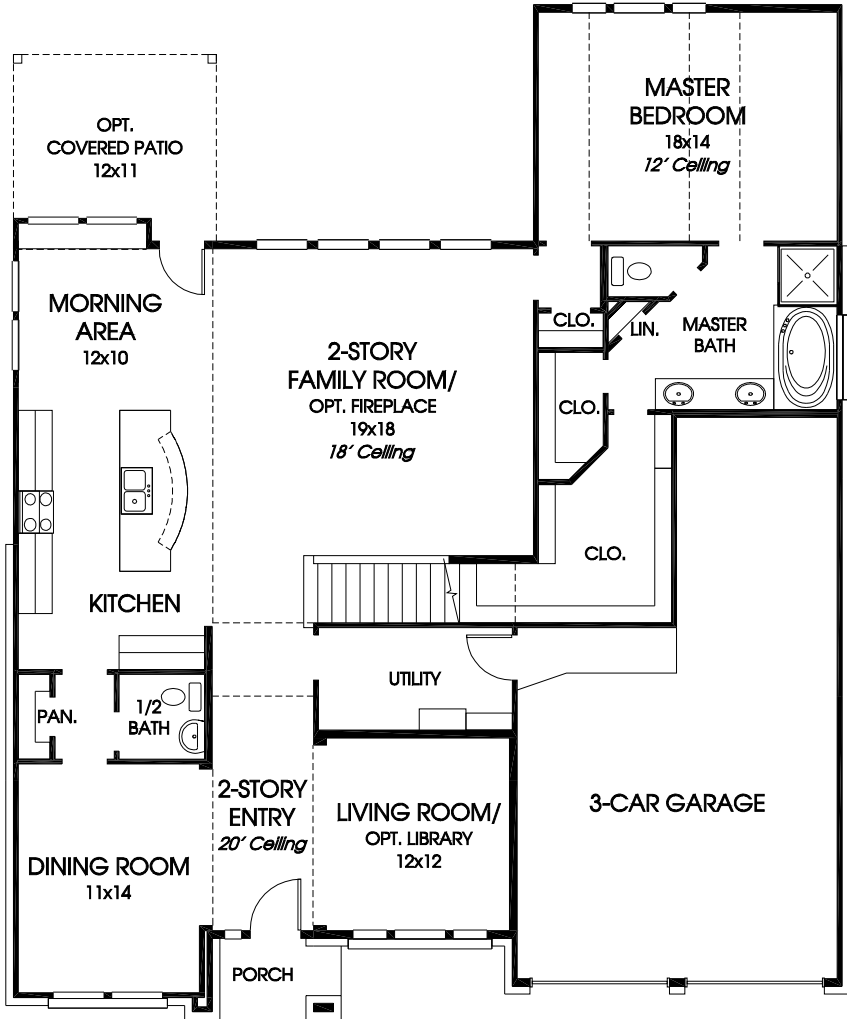

DESIGNS

Design 3158W

This home contains approximately 3,158 square feet and includes four bedrooms and three and a half baths.

Note: Any options listed on this brochure are available at an additional cost.

Not included: inside keyed deadbolt locks, refrigerators, furnishings, drapery, plants, decorator items and all other personal property being used in model homes. Builder reserves the right to make changes in the plans and specifications, and to substitute material of similar quality. Room dimensions indicate approximate inside area measurements.