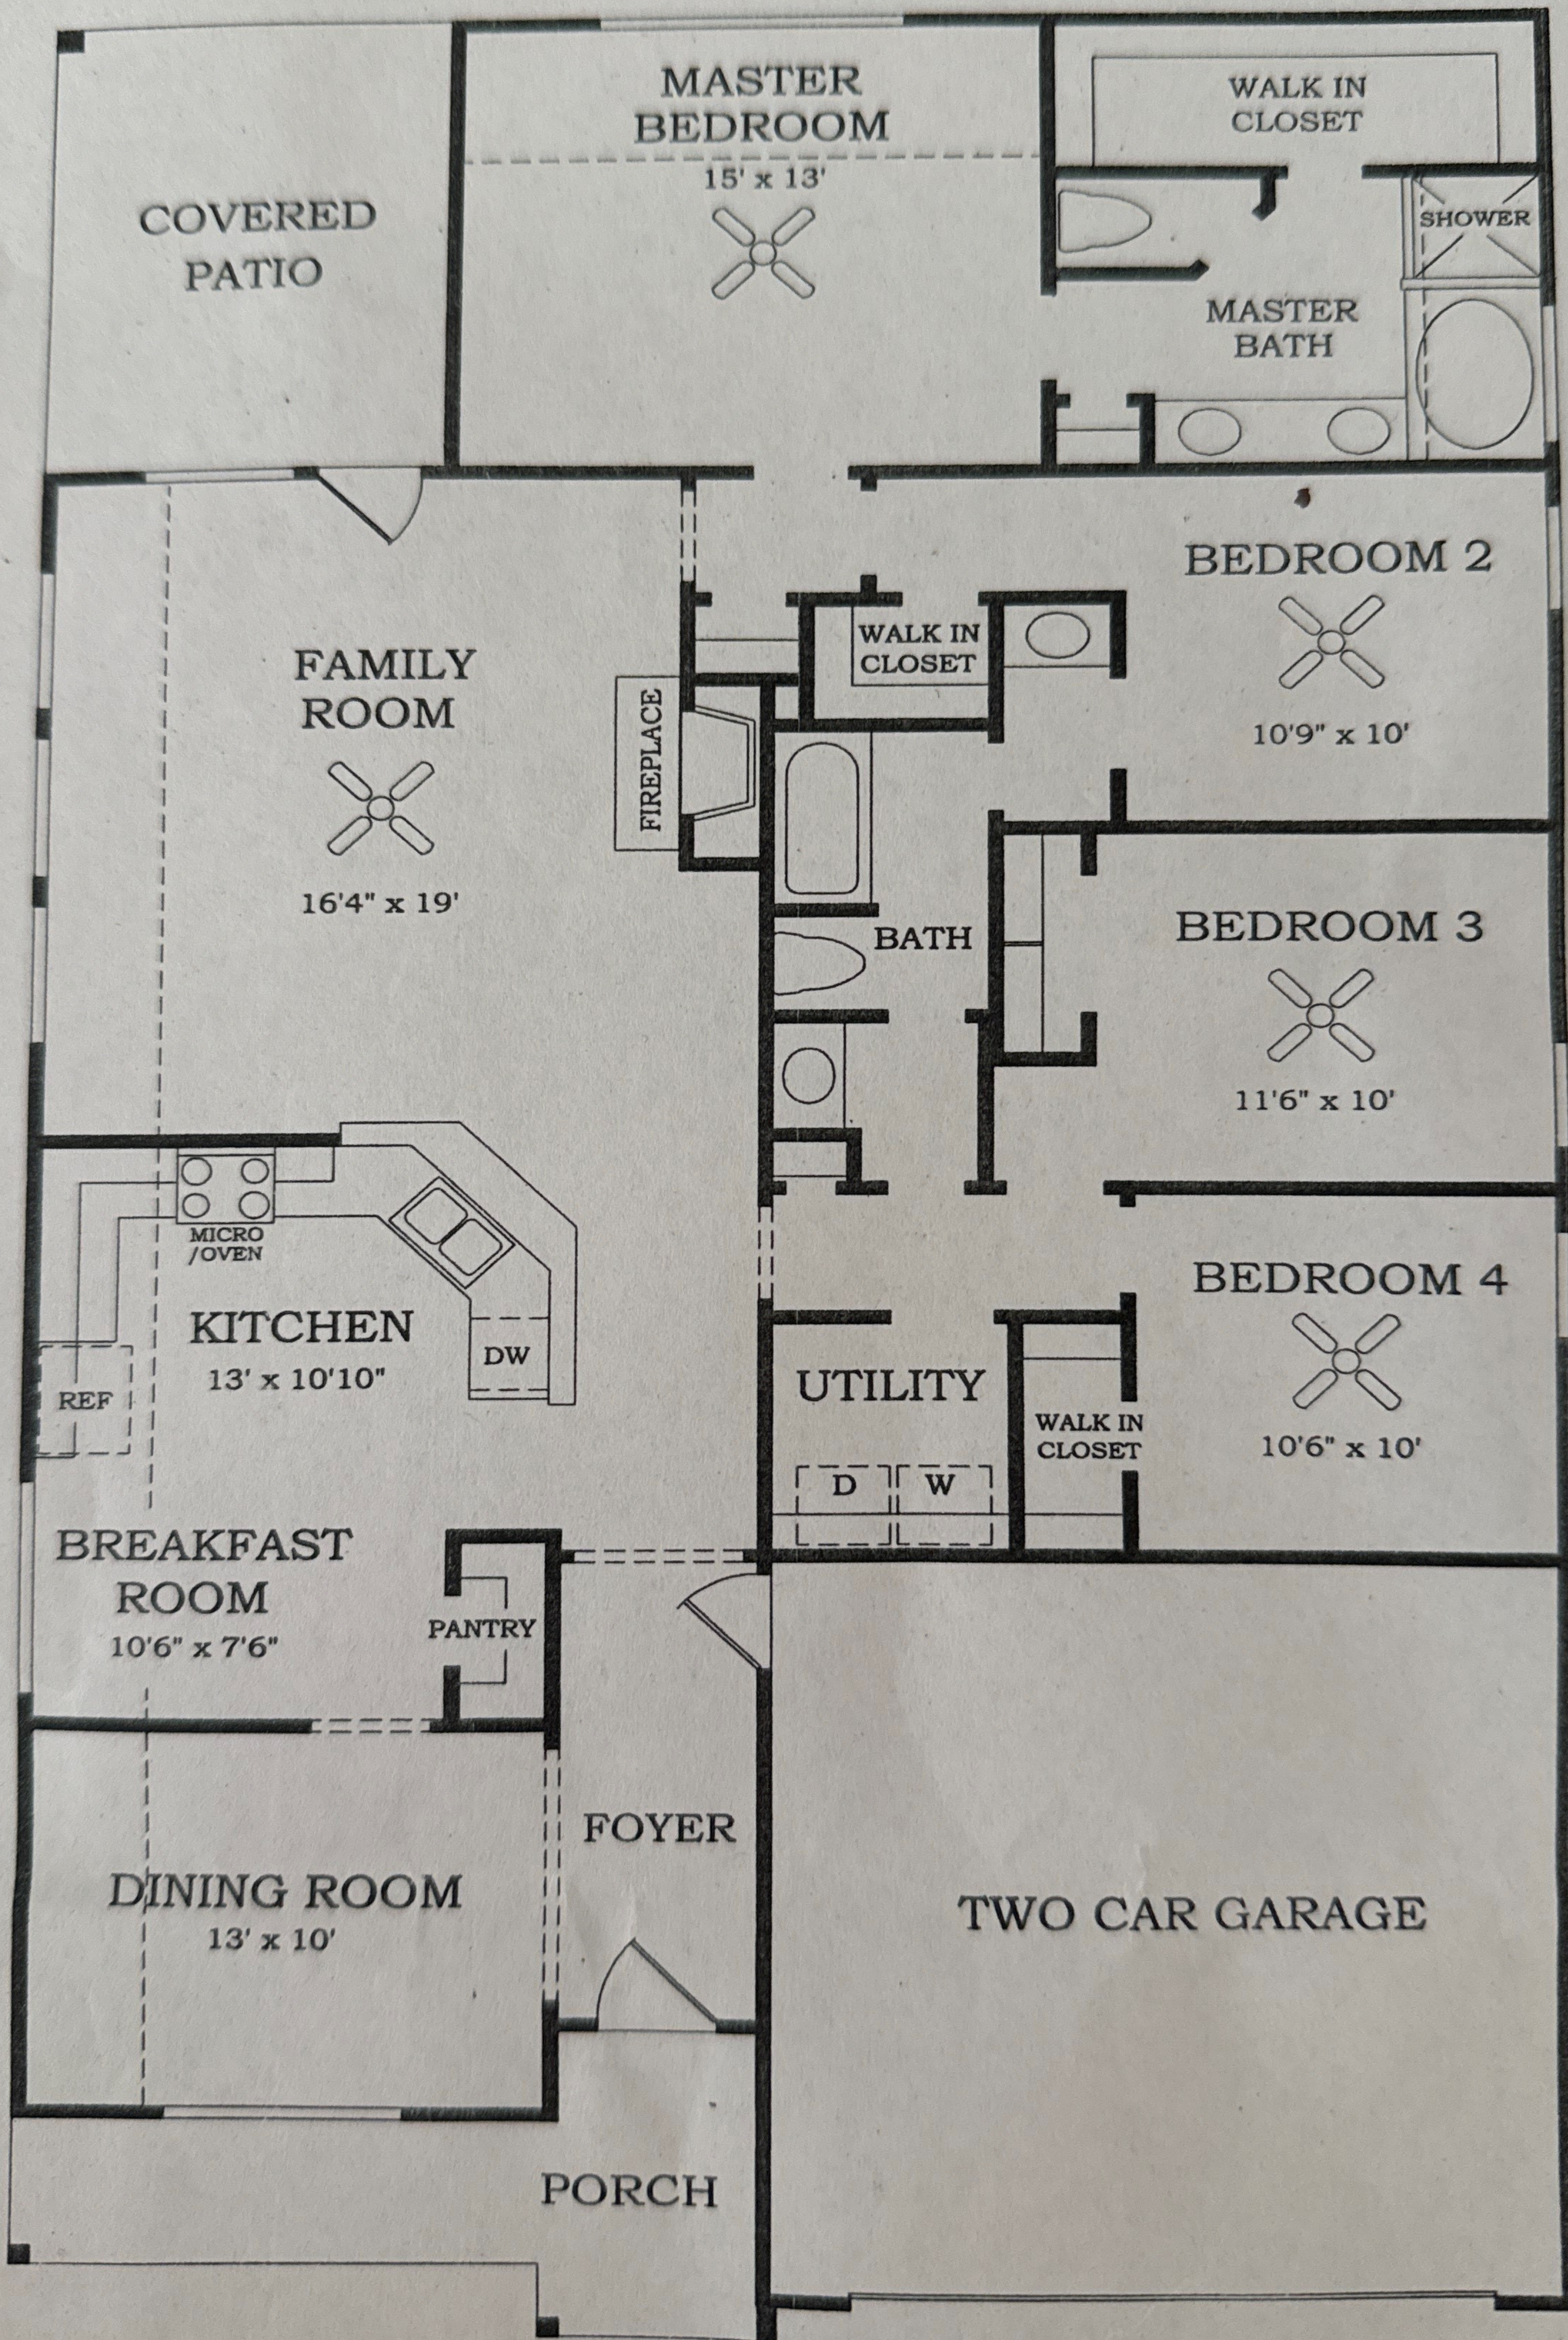

# The Yorktown

MODEL #6302

FOUR BEDROOMS, TWO BATHS, LARGE MASTER SUITE LOCATED AT THE BACK OF THE HOME. LARGE FRONT PORCH AND REAR COVERED PATIO. DRAMATIC FRONT ENTRY, ATTACHED GARAGE.  
APPROXIMATELY 1972 SQ.FT.

*Jerry Walker*