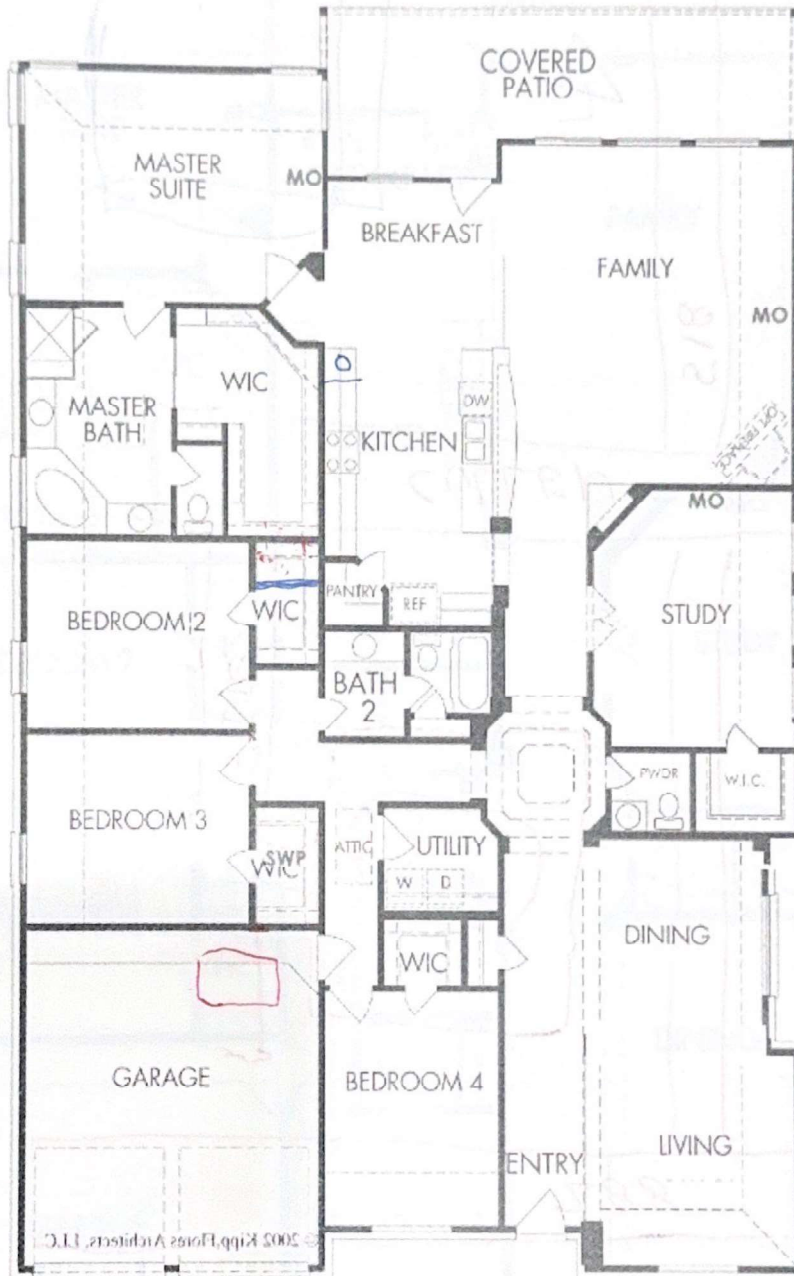

2209 Rocky Shores

Home Buyer Signature

- TV - TV Location (1 RG6)
- CAT - Phone or DATA (1 CAT5e)
- ENT - Home Entertainment (1 CAT5e/ 2 RG6)
- HO - Home Outlet (2 CAT5e/1 RG6)
- UNV - Universal Outlet (2 CAT5e/2 RG6)
- NO - Network Outlet (3 CAT5e/ 1 RG6)
- SP - Speaker Prewire
- SP - In-Ceiling Speaker Prewire
- SP - In-Wall Speaker Prewire
- SP - Attic Speaker Prewire

- SUB - Subwoofer (1 RG6)
- SS - Surround Sound Prewire Homerun
- DVC - Digital Volume Control Prewire Only
- SS - Stereo Speaker Prewire Homerun
- HDMI - HDMI Bundle (2 HDMI/2 CAT5e Trimmed)(Conduit)
- HDMI - HDMI Bundle Homerun Location
- PROJ - Projector Bundle (2 HDMI/ 2 CAT5e Trimmed)(Conduit)
- SWP - Structured Wiring Panel
- PR - Projector Bundle Homerun
- EL - Electrical Outlet (110 Volt)

- CAM - Camera Location
- CA - Camera NVR Homerun
- CA - Camera DVR Homerun
- CD - Conduit (Installed next to electrical)
- CH - Conduit Homerun
- CS - 5 Runs of Cat5e Bundled
- CS - 5 Runs of Cat5e Homeruns
- MD - Motion Detector
- KP - Keypad
- GB - Glass Break Detector
- FD - Fire Alarm Zone (1 Light outlet)

- WAP - Wireless Access Point Prewire (1 CAT5e)
- VAC - Central Vac Master Location
- INT - Intercom Station Prewire
- INT - Intercom Master Unit
- IS - IR Control
- IR - IR Control
- GH - Overhead Garage Switch
- HT - Hammer Height
- SWP2 - Structured Wiring Panel 2
- TUX - Tuxedo Keypad
- DL - Dryer Location (1 Light outlet)