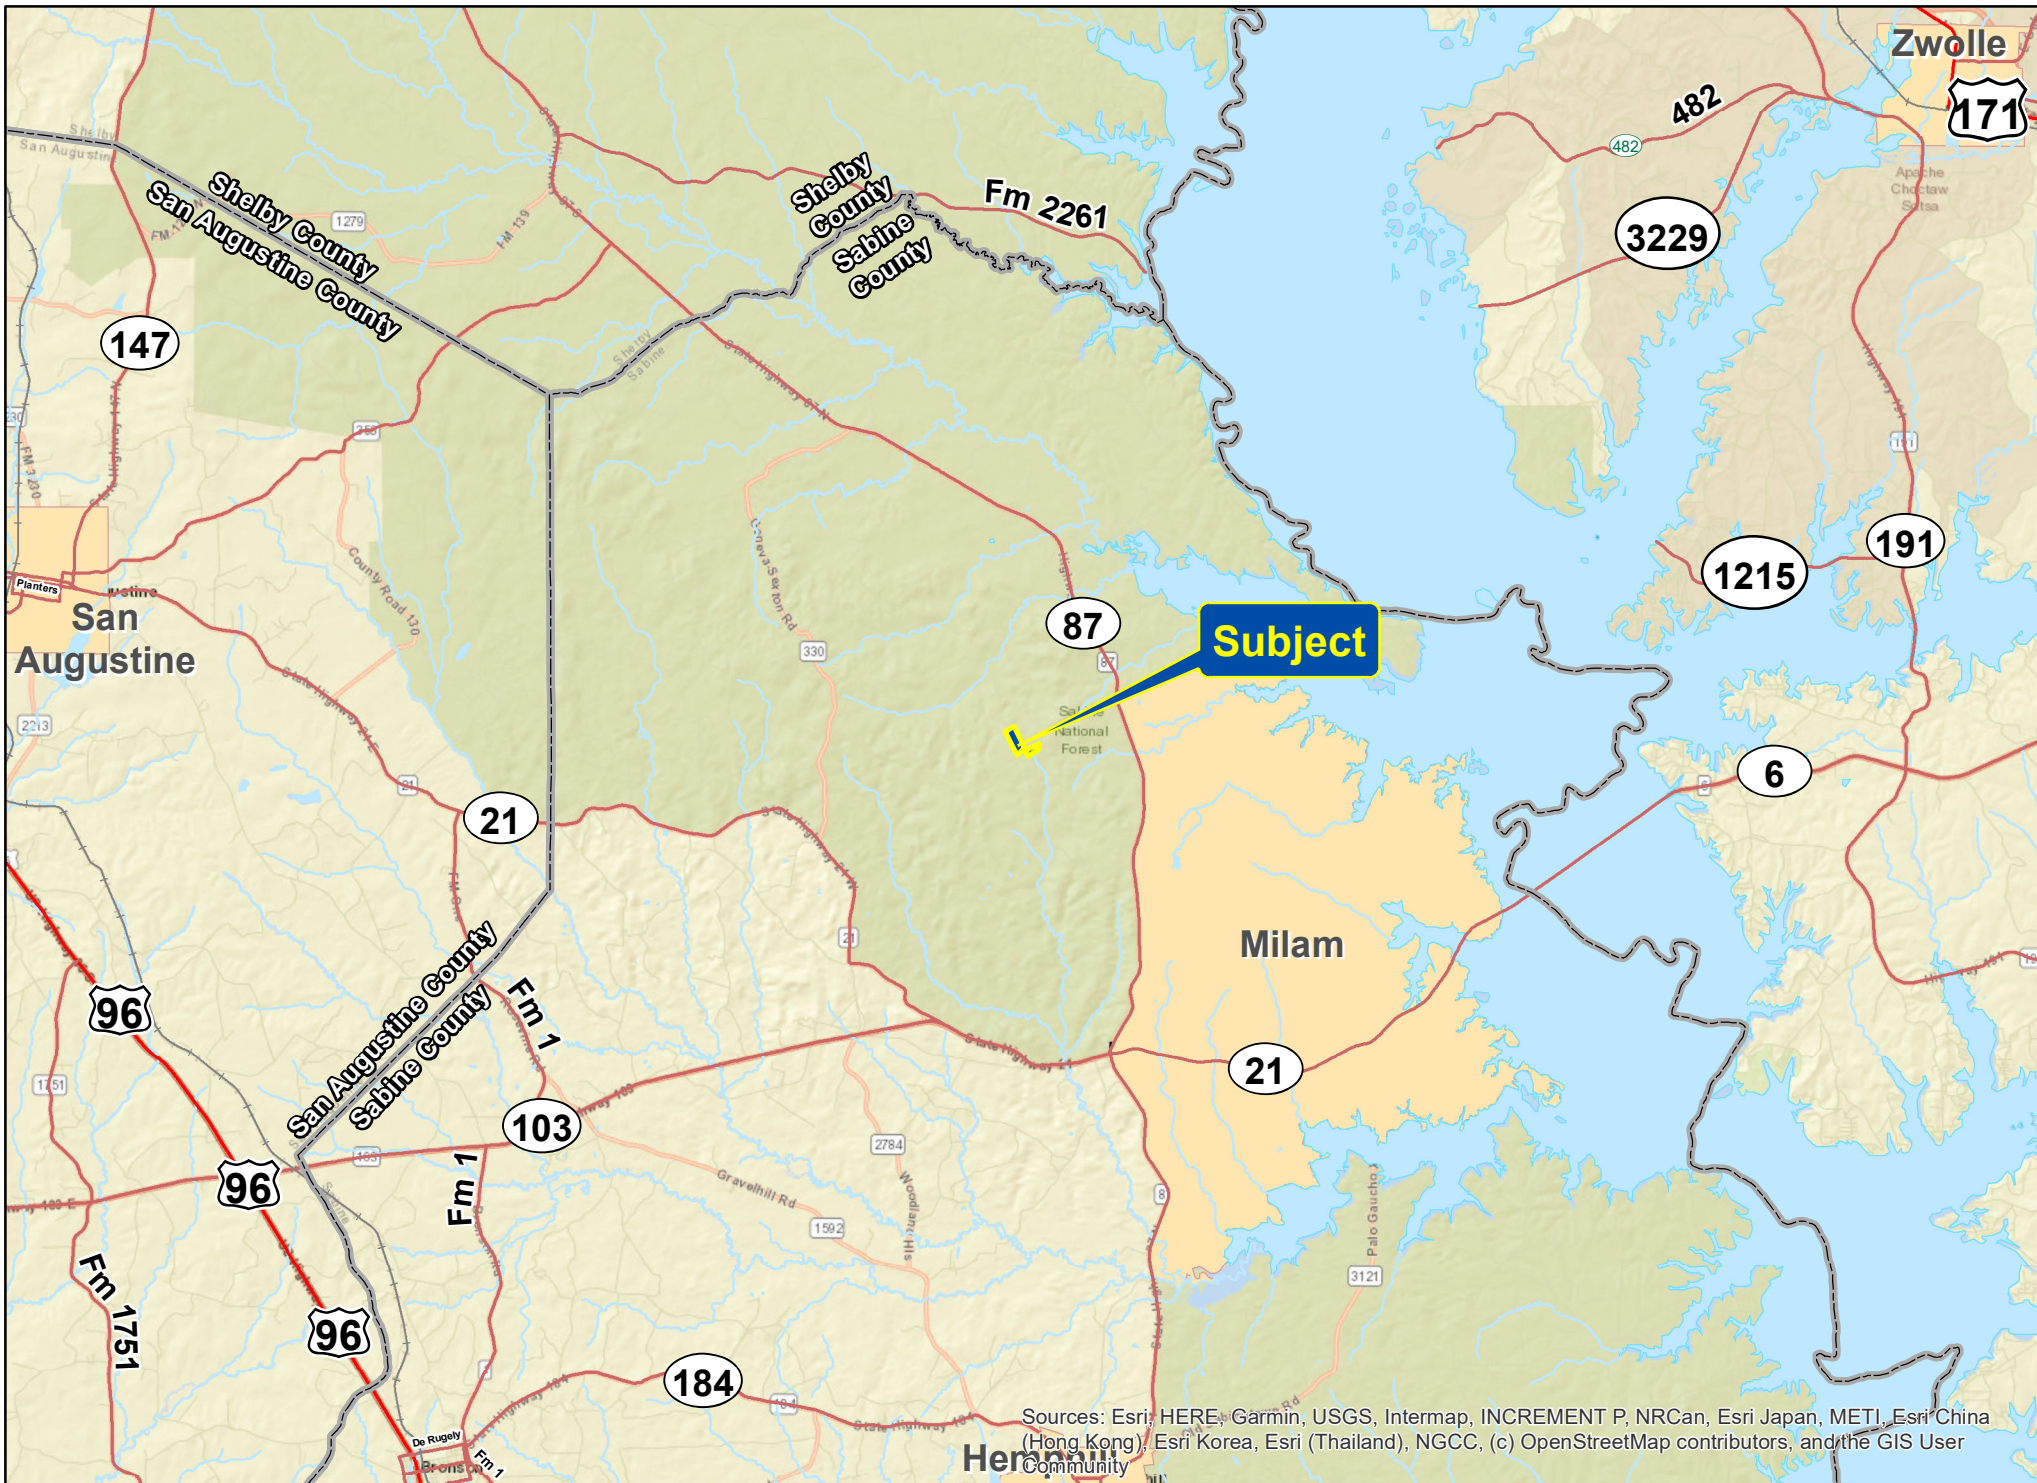

Sources: Esri, HERE, Garmin, USGS, Intermap, INCREMENT P, NRCan, Esri Japan, METI, Esri China (Hong Kong), Esri Korea, Esri (Thailand), NGCC, (c) OpenStreetMap contributors, and the GIS User Community

55 Acres | Carters Ferry Rd | Sabine Co., Texas

1008 - For illustration purposes only.

Sources: Esri, HERE, Garmin, USGS, Intermap, INCREMENT P, NRCan, Esri Japan, METI, Esri China (Hong Kong), Esri Korea, Esri (Thailand), NGCC, (c) OpenStreetMap contributors, and the GIS User Community

55 Acres | Carters Ferry Rd | Sabine Co., Texas

1008 - For illustration purposes only.

**Subject**

Sources: Esri, HERE, Garmin, USGS, Intermap, INCREMENT P, NRCan, Esri Japan, METI, Esri China (Hong Kong), Esri Korea, Esri (Thailand), NGCC, (c) OpenStreetMap contributors, and the GIS User Community