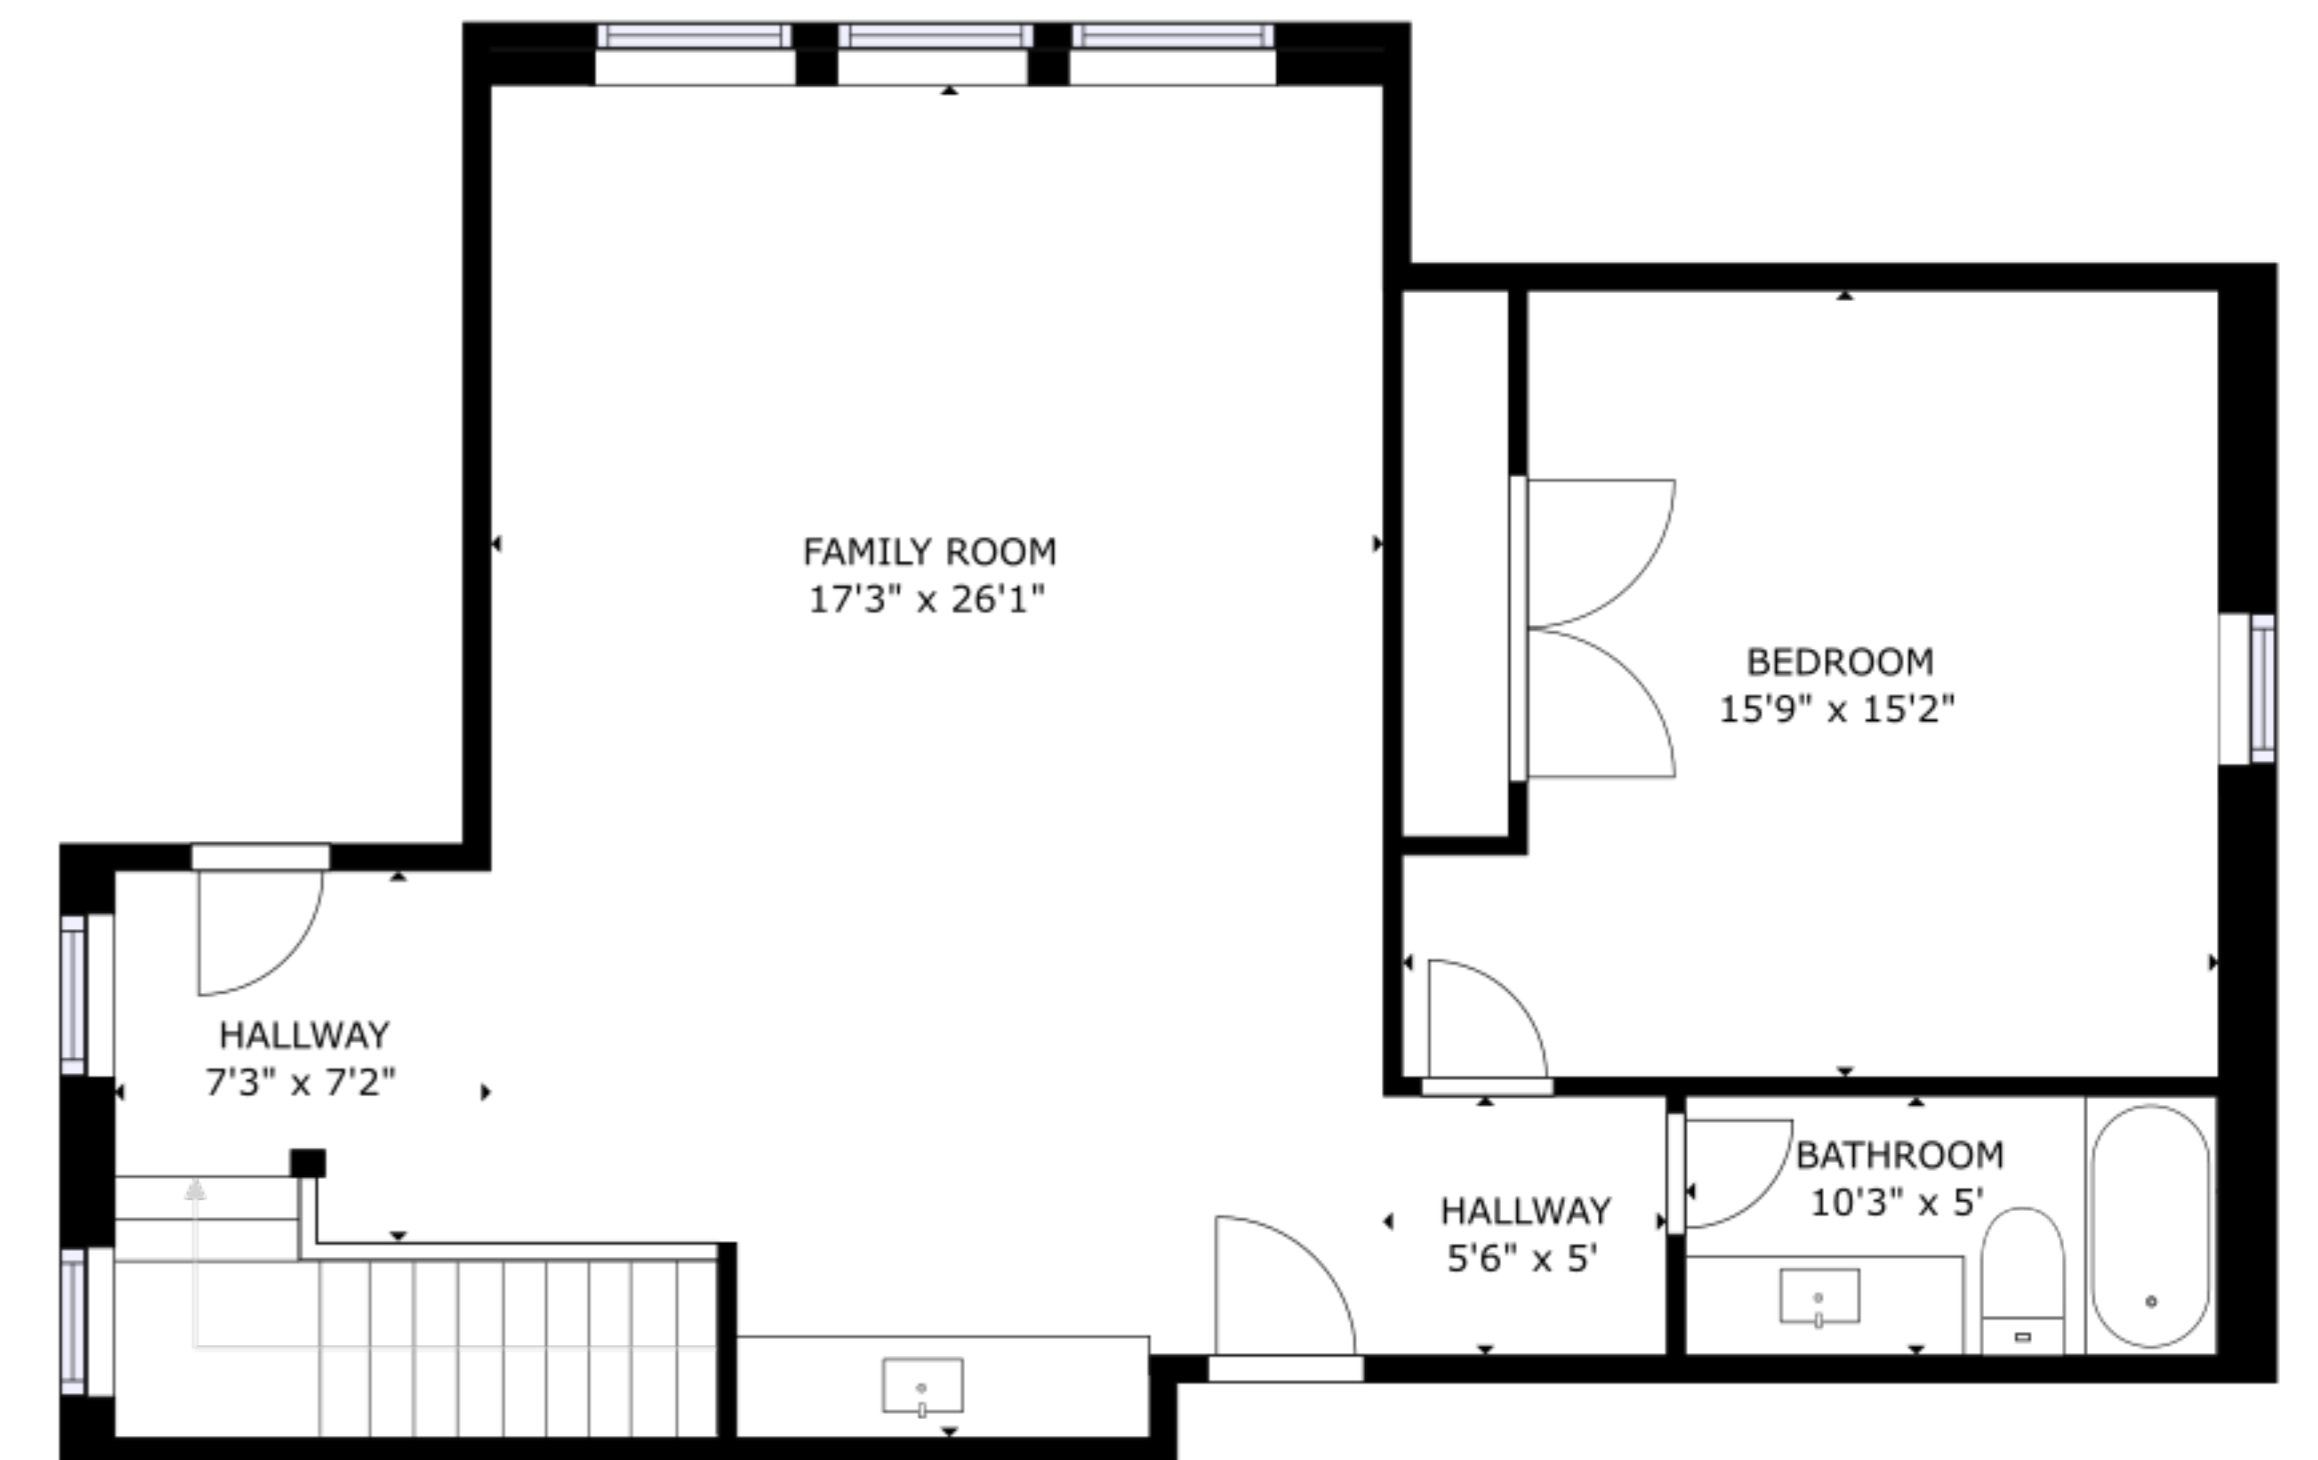

FLOOR 1

FLOOR 2

FLOOR 3

GROSS INTERNAL AREA
 FLOOR 1: 1298 sq ft, FLOOR 2: 1812 sq ft, FLOOR 3: 880 sq ft
 TOTAL: 3990 sq ft
 SIZES AND DIMENSIONS ARE APPROXIMATE, ACTUAL MAY VARY.