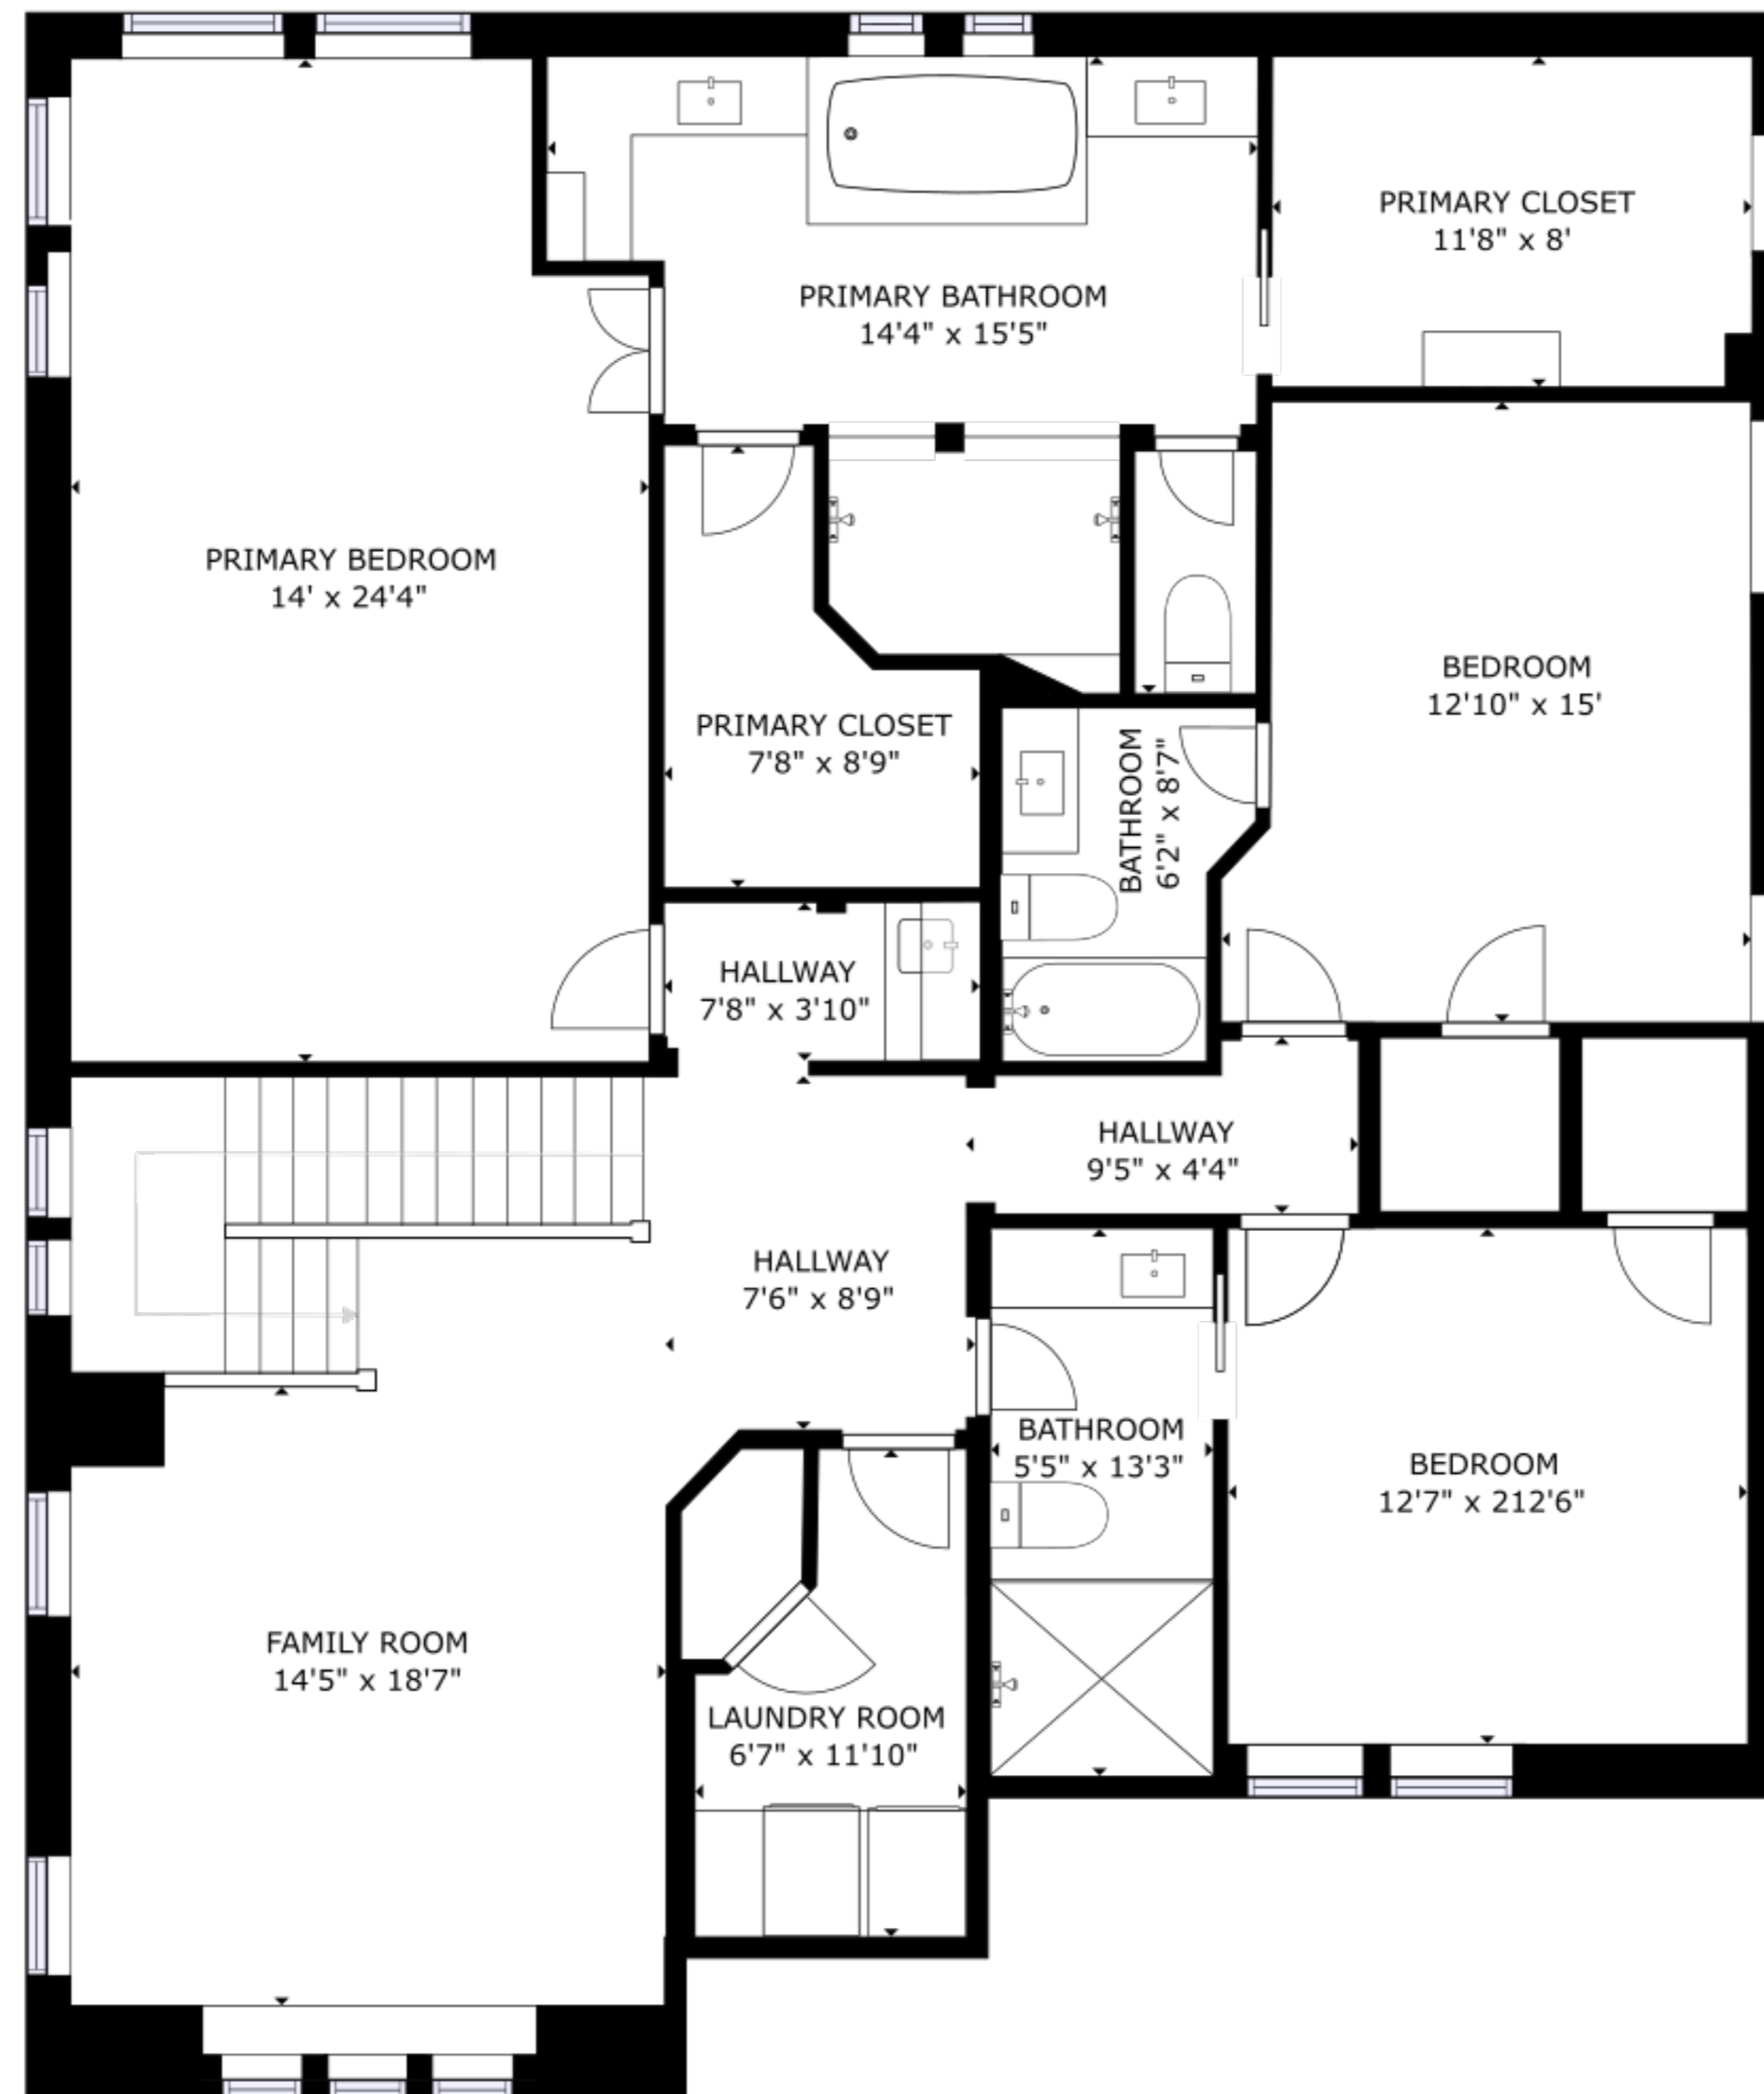

FLOOR 1

FLOOR 2

FLOOR 3

GROSS INTERNAL AREA
 FLOOR 1: 1298 sq ft, FLOOR 2: 1812 sq ft, FLOOR 3: 880 sq ft
 TOTAL: 3990 sq ft
 SIZES AND DIMENSIONS ARE APPROXIMATE, ACTUAL MAY VARY.