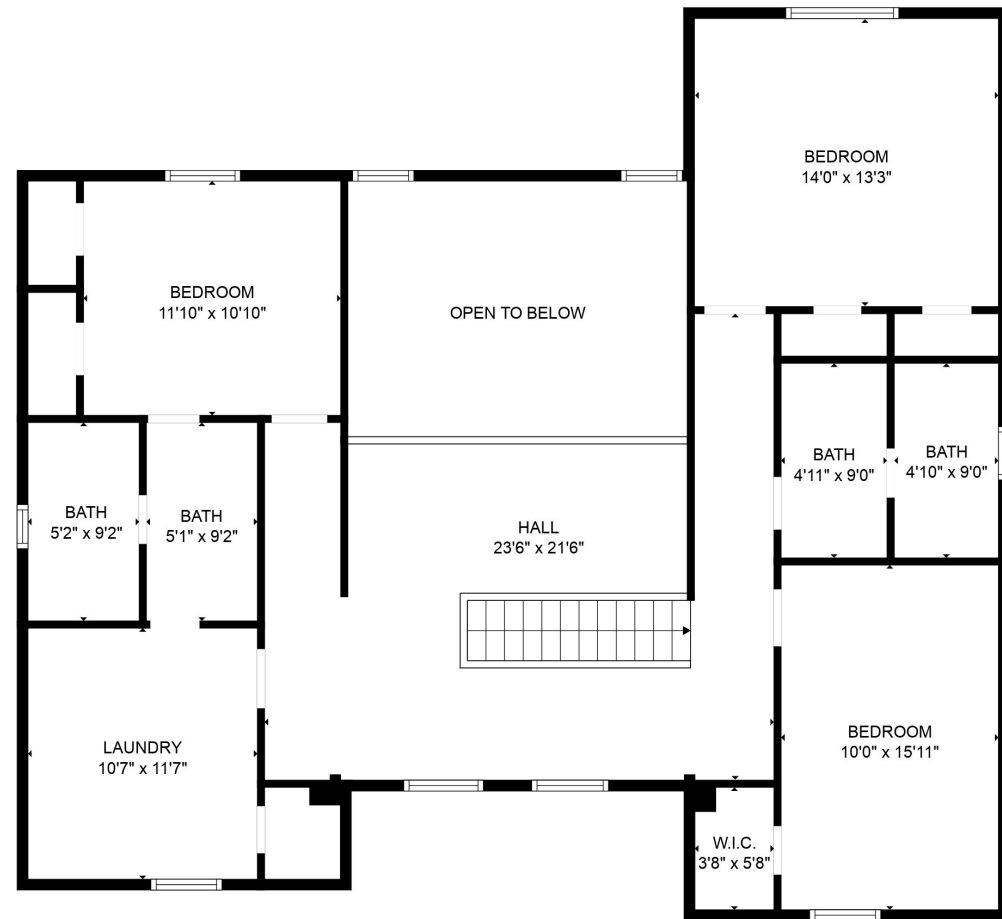

FLOOR 1

FLOOR 2

TOTAL: 2840 sq. ft
 FLOOR 1: 1530 sq. ft, FLOOR 2: 1310 sq. ft
 EXCLUDED AREAS: FIREPLACE: 11 sq. ft, OPEN TO BELOW: 185 sq. ft