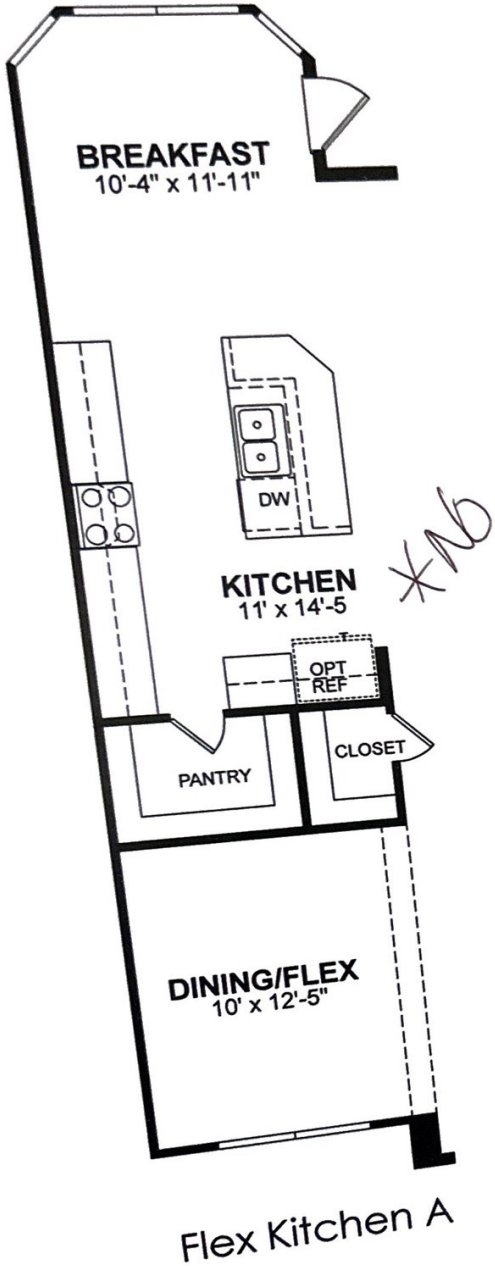

First Floor

Standard Selection

↑

↓

↓

Options Offered:

- 5' Garage Storage Extension
- 3 Car Garage
- Deluxe Kitchen
- Built-in Kitchen
- Bath 3
- Fireplace
- Extended Master Bedroom
- Media Room
- Bedroom 6/Bath 4 ILO 2-Story Family Room

Flex Options

Flex Kitchen A

Flex Master Bath A

↑
Upgraded
Master

Flex Bedroom 5
(ILO 1 off)

Fenway

beds / 2.5-3.5 baths
3,374 sq. ft.

*Added
Media
Room
Over
garage*