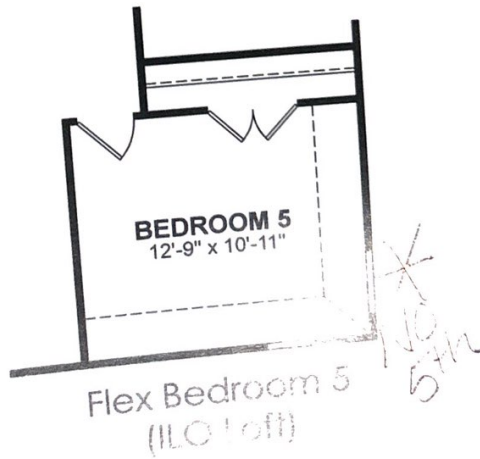

First Floor

Standard Selection

↑

↓

↓

Options Offered:

- 5' Garage Storage Extension
- 3 Car Garage
- Deluxe Kitchen
- Built-in Kitchen
- Bath 3
- Fireplace
- Extended Master Bedroom
- Media Room
- Bedroom 6/Bath 4 ILO 2-Story Family Room

Flex Options

Flex Kitchen A

Flex Master Bath A

↑
Upgraded
Master

Flex Bedroom 5
(ILO 1 off)

Fenway

beds / 2.5-3.5 baths
3,374 sq. ft.

*Added
Media
Room
Over
garage*