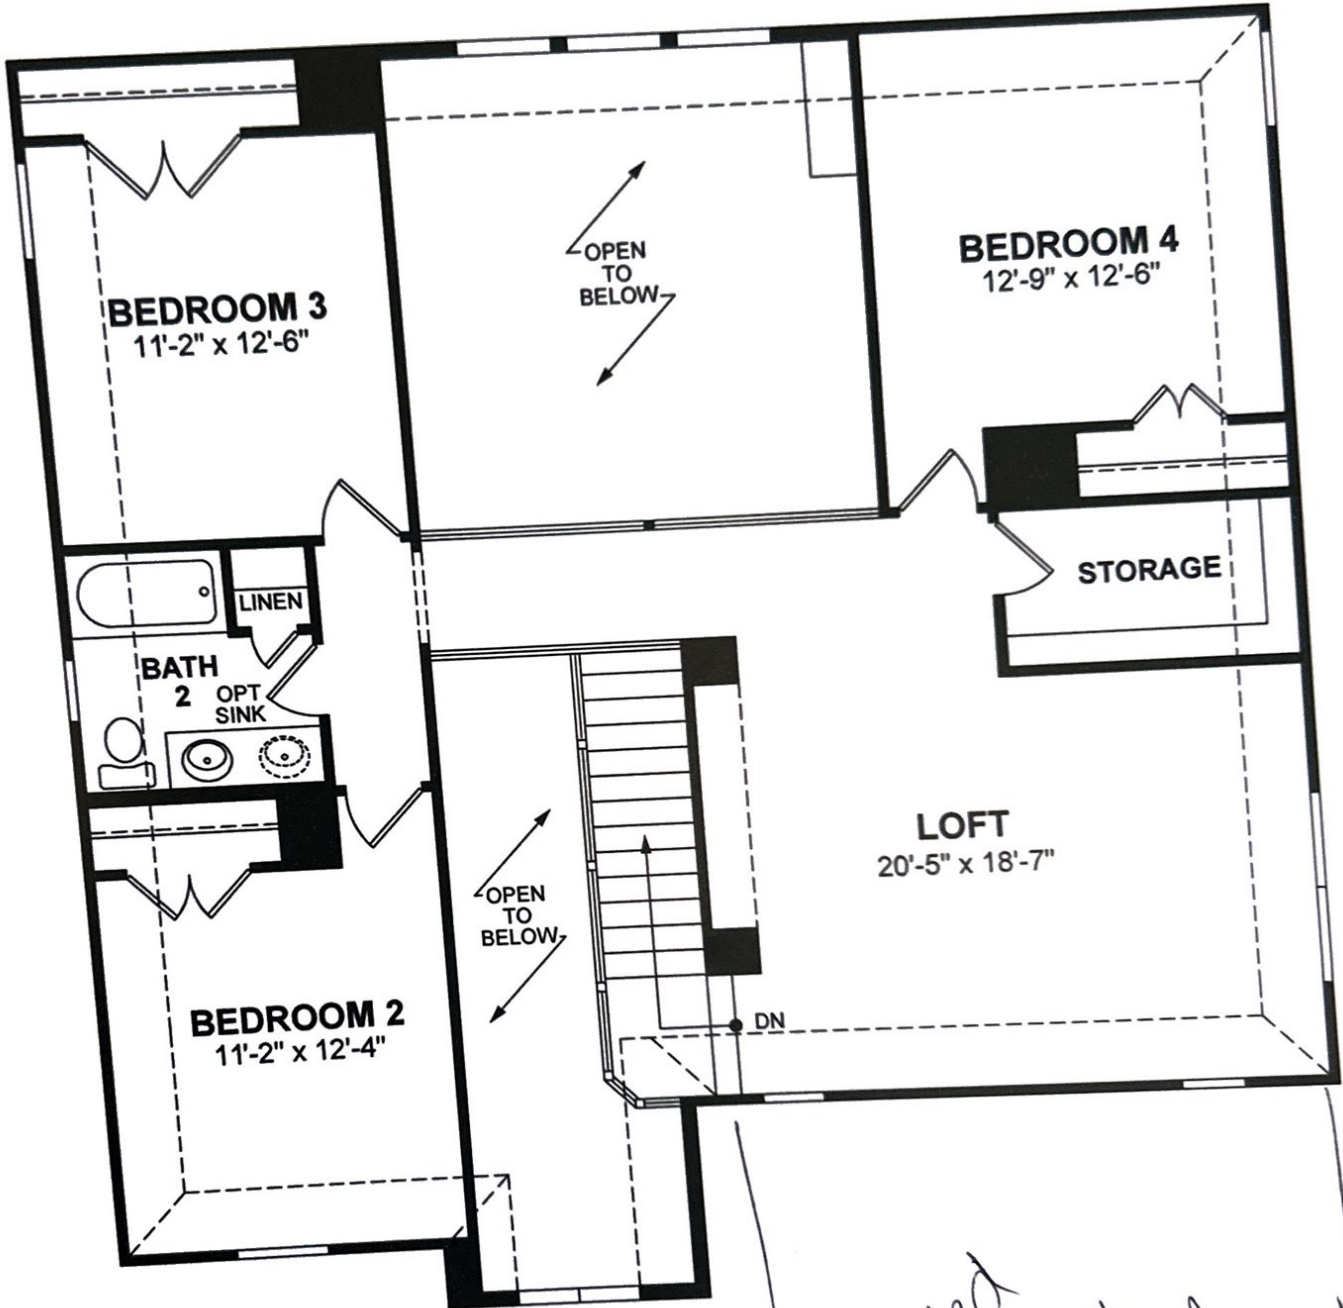

First Floor

Standard Selection

↑

↓

↓

Options Offered:

- 5' Garage Storage Extension
- 3 Car Garage
- Deluxe Kitchen
- Built-in Kitchen
- Bath 3
- Fireplace
- Extended Master Bedroom
- Media Room
- Bedroom 6/Bath 4 ILO 2-Story Family Room

Flex Options

Flex Kitchen A

Flex Master Bath A

↑
Upgraded
Master

Flex Bedroom 5
(ILO 1 off)

Fenway

beds / 2.5-3.5 baths
3,374 sq. ft.

*Added
Media
Room
Over
garage*