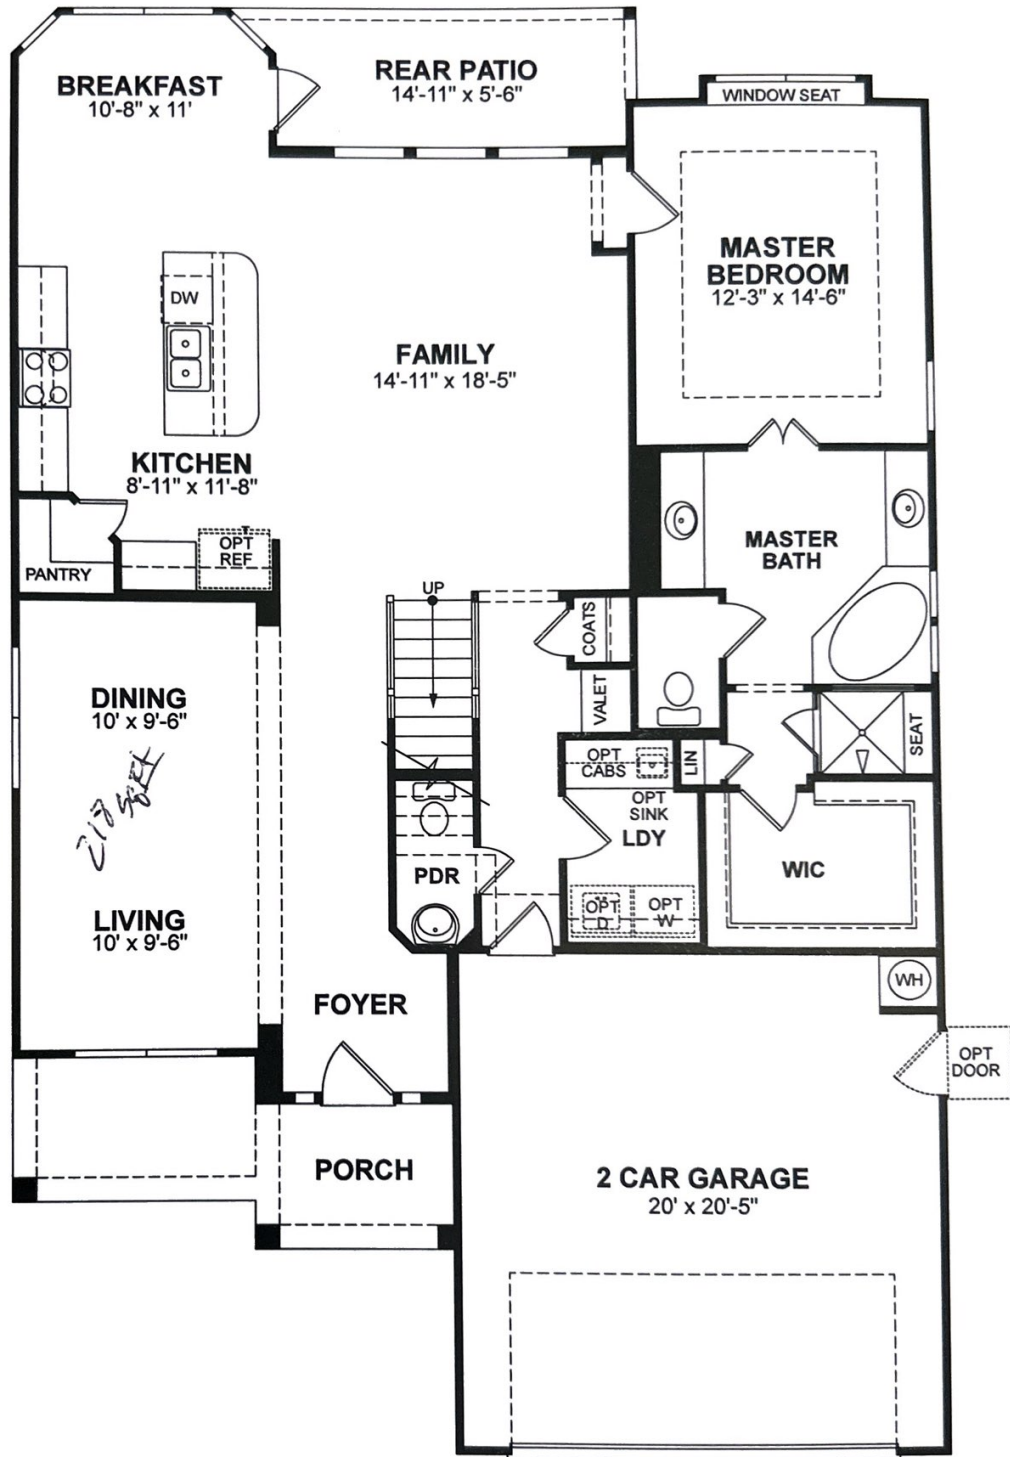

First Floor

Standard Selection

↑

↓

↓

Options Offered:

- 5' Garage Storage Extension
- 3 Car Garage
- Deluxe Kitchen
- Built-in Kitchen
- Bath 3
- Fireplace
- Extended Master Bedroom
- Media Room
- Bedroom 6/Bath 4 ILO 2-Story Family Room

Flex Options

Flex Kitchen A

Flex Master Bath A

↑
Upgraded
Master

Flex Bedroom 5
(ILO 1 off)

Fenway

beds / 2.5-3.5 baths
3,374 sq. ft.

*Added
Media
Room
Over
garage*