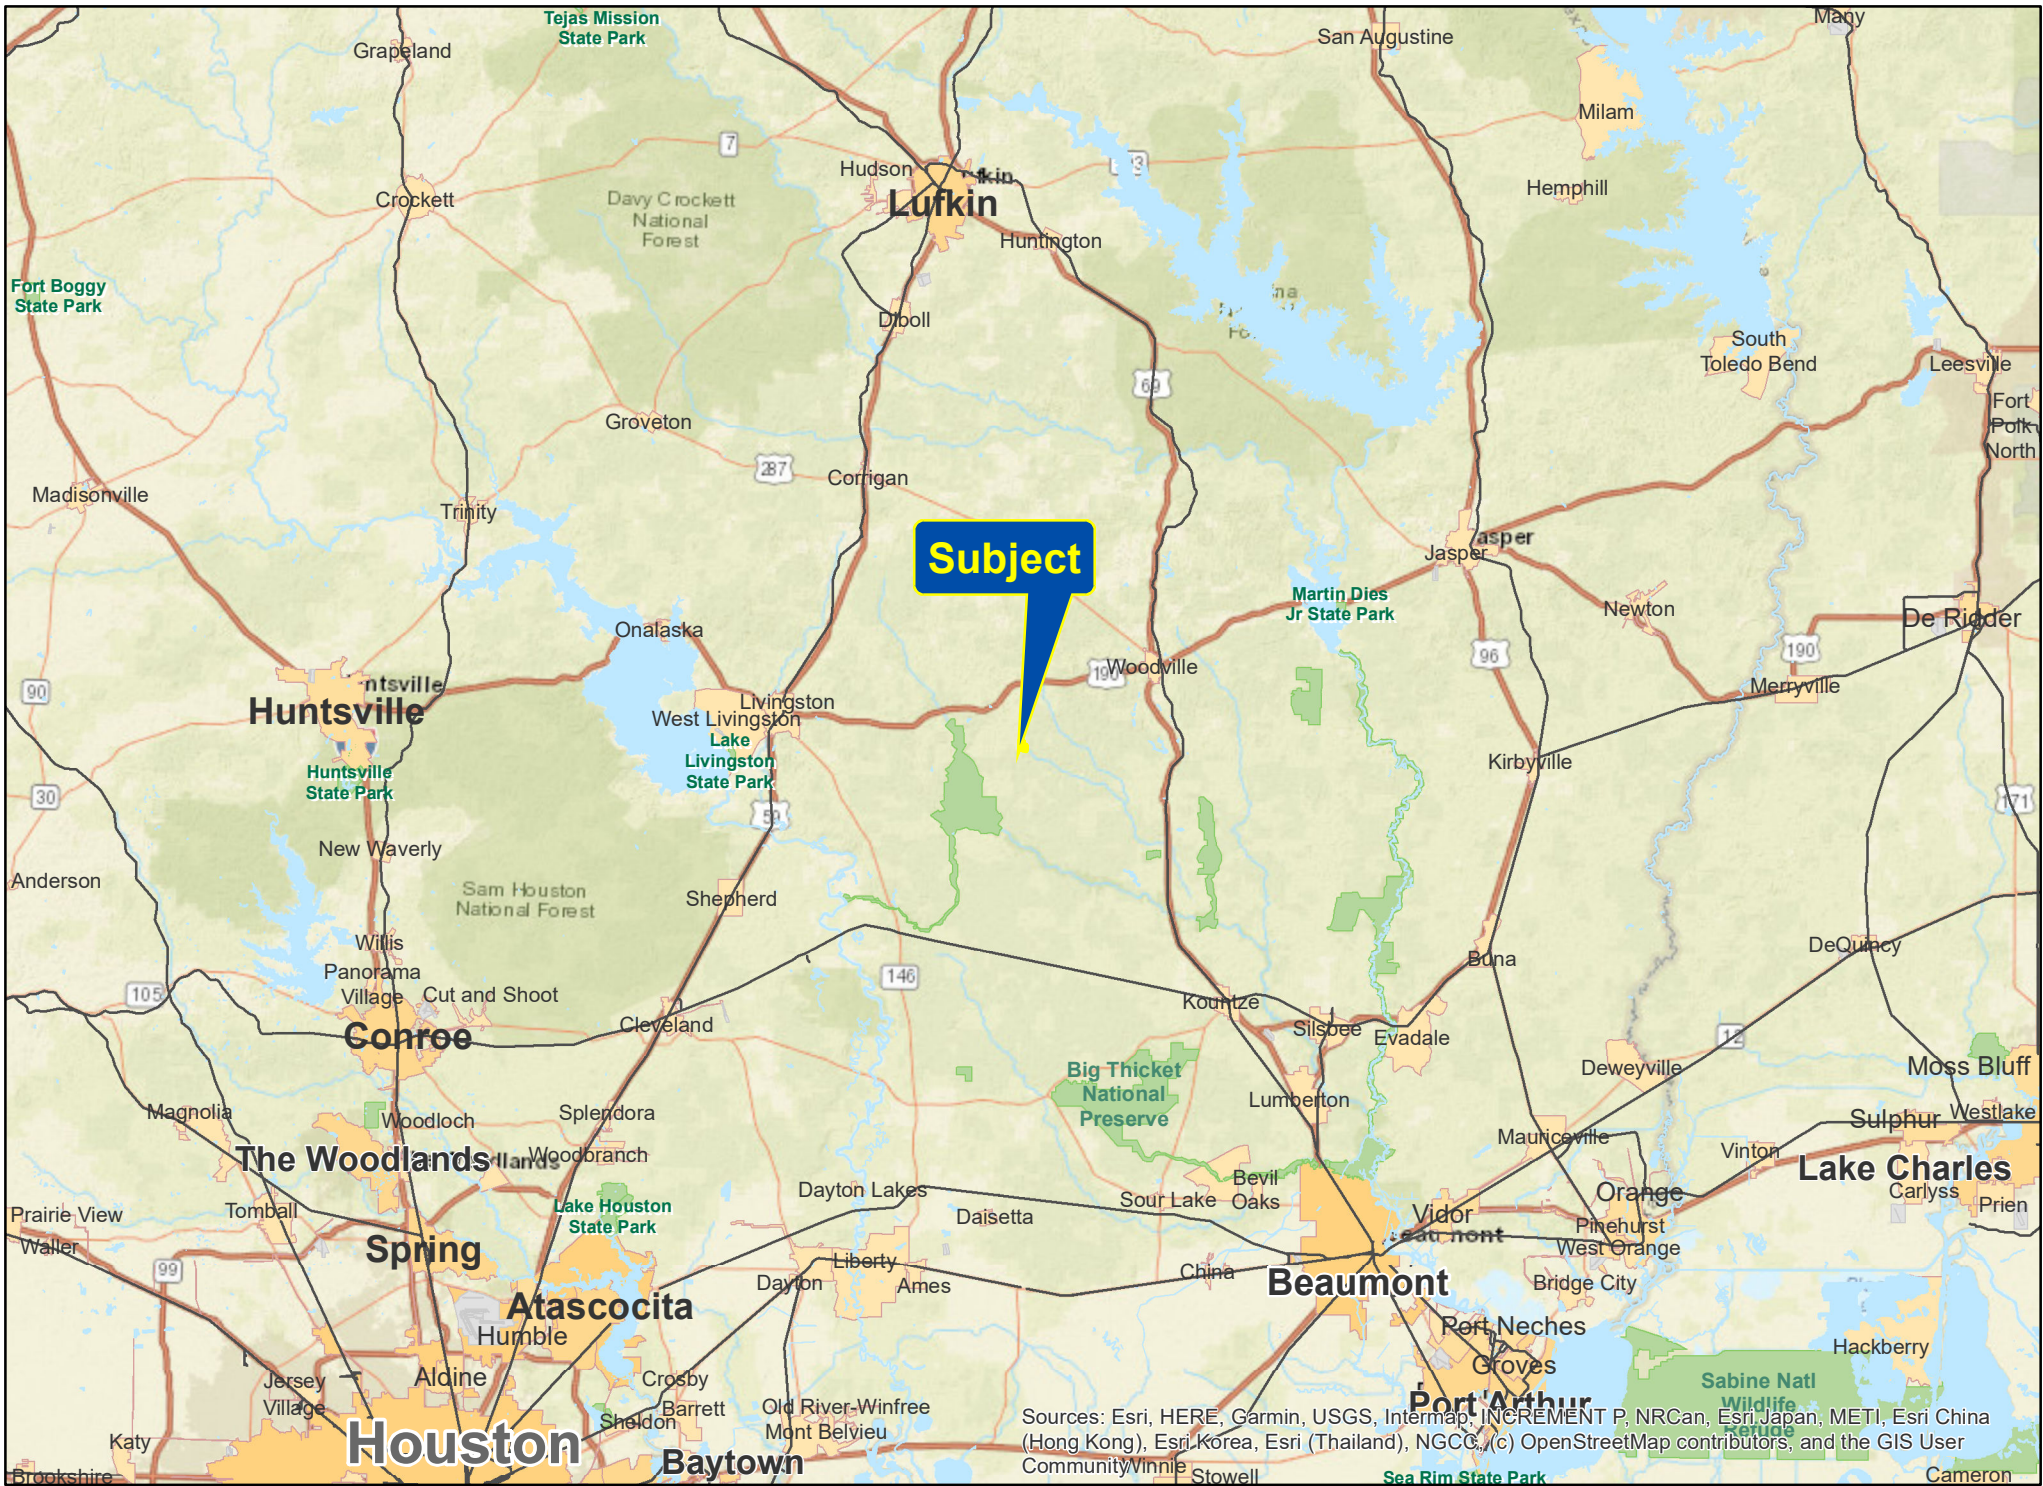

180 Acres | County Line Road | Polk Co., Texas

For illustration purposes only.

Sources: Esri, HERE, Garmin, USGS, Intermap, INCREMENT P, NRCan, Esri Japan, METI, Esri China (Hong Kong), Esri Korea, Esri (Thailand), NGCC, (c) OpenStreetMap contributors, and the GIS User Community

180 Acres | County Line Road | Polk Co., Texas

For illustration purposes only.

Sources: Esri, HERE, Garmin, USGS, Intermap, INCREMENT P, NRCan, Esri Japan, METI, Esri China (Hong Kong), Esri Korea, Esri (Thailand), NGCC, (c) OpenStreetMap contributors, and the GIS User Community/Vinnie

180 Acres | County Line Road | Polk Co., Texas

For illustration purposes only.