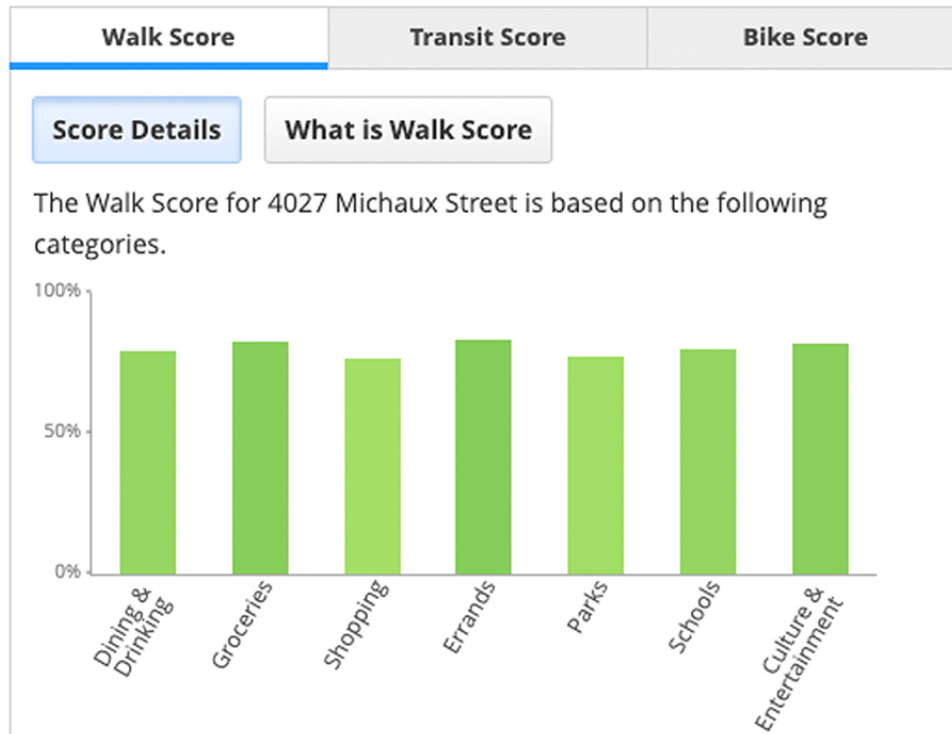

# 4027 Michaux Street Historic Heights

Walk Score  
**80**

Transit Score  
**46**

Bike Score  
**57**

Walk Score® 

Walk Score	Transit Score	Bike Score
Transit Score measures how well a location is served by public transit based on the distance and type of nearby transit lines.		
90-100	<b>Rider's Paradise</b> World-class public transportation	
70-89	<b>Excellent Transit</b> Transit is convenient for most trips	
50-69	<b>Good Transit</b> Many nearby public transportation options	
25-49	<b>Some Transit</b> A few nearby public transportation options	
0-24	<b>Minimal Transit</b> It is possible to get on a bus	

Walk Score	Transit Score	Bike Score
Bike Score measures whether an area is good for biking based on bike lanes and trails, hills, road connectivity, and destinations.		
90-100	<b>Biker's Paradise</b> Daily errands can be accomplished on a bike	
70-89	<b>Very Bikeable</b> Biking is convenient for most trips	
50-69	<b>Bikeable</b> Some bike infrastructure	
0-49	<b>Somewhat Bikeable</b> Minimal bike infrastructure	