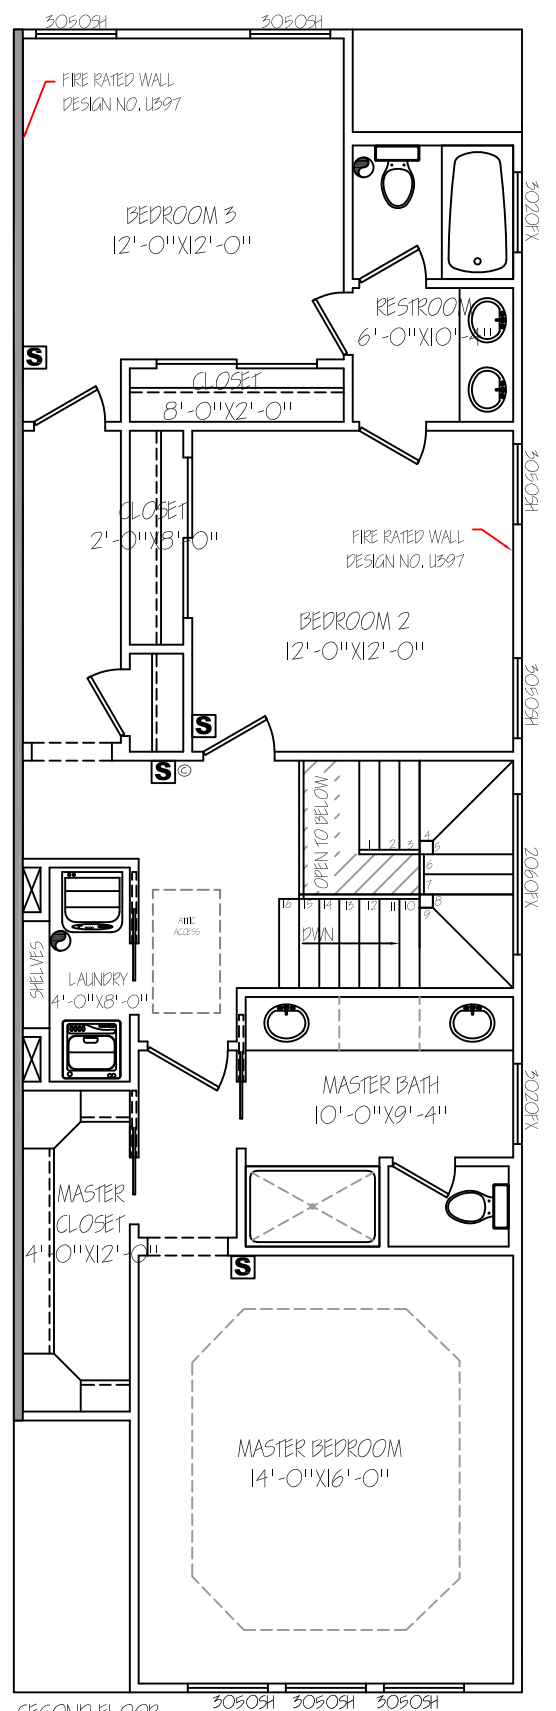

FIRST FLOOR

FIRST FLOOR	700	SF
SECOND FLOOR	1,113	
GARAGE	395	
COVERED PATIO	57	
PORCH	30	SF
TOTAL	2,295	SF
TOTAL LIVING AREA	1,813	SF

SECOND FLOOR