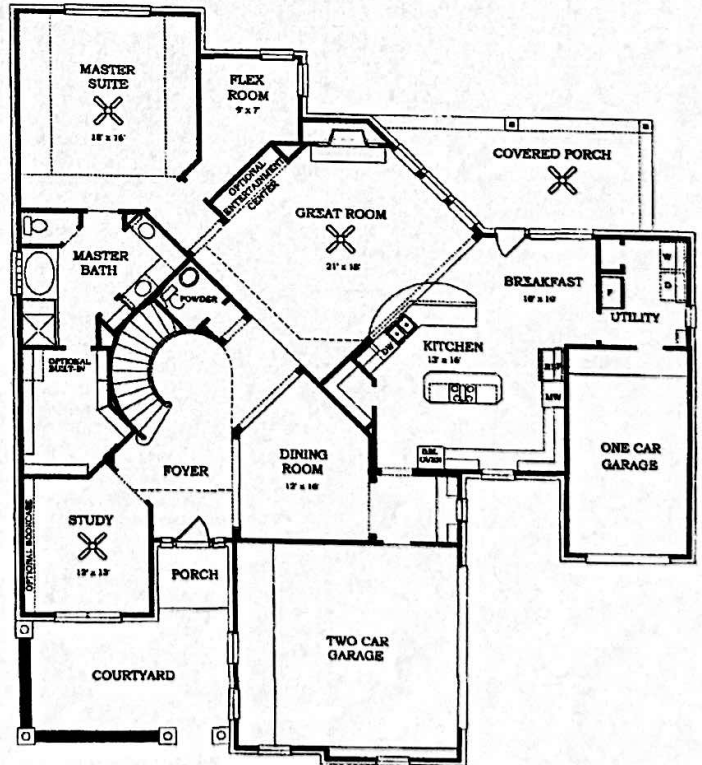

Design StudioSM Homes

The DaVinci

Model 3932 • 4025 sq. ft.

12/05

The specific features in a home may vary from home to home and from one community to another. We reserve the right to substitute equipment, materials, appliances and brand names with items of equal or higher, in our sole opinion, value. Square footages are approximate. Color and size variations may occur. The prices of our homes, included features, and available locations are subject to change without notice. Please see the actual home purchase agreement for additional information, disclosures, and disclaimers relating to the home and its features. Void where prohibited by law.