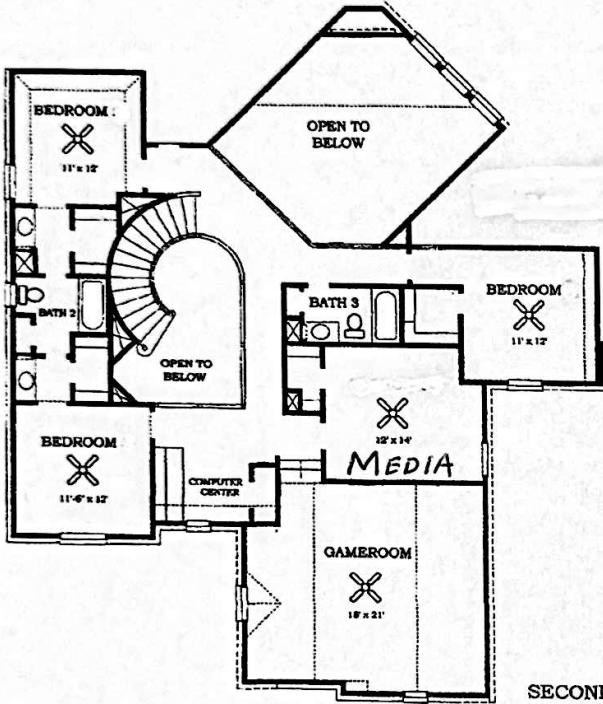

Design StudioSM Homes

The DaVinci

Model 3932 • 4025 sq. ft.

12/05

The specific features in a home may vary from home to home and from one community to another. We reserve the right to substitute equipment, materials, appliances and brand names with items of equal or higher, in our sole opinion, value. Square footages are approximate. Color and size variations may occur. The prices of our homes, included features, and available locations are subject to change without notice. Please see the actual home purchase agreement for additional information, disclosures, and disclaimers relating to the home and its features. Void where prohibited by law.