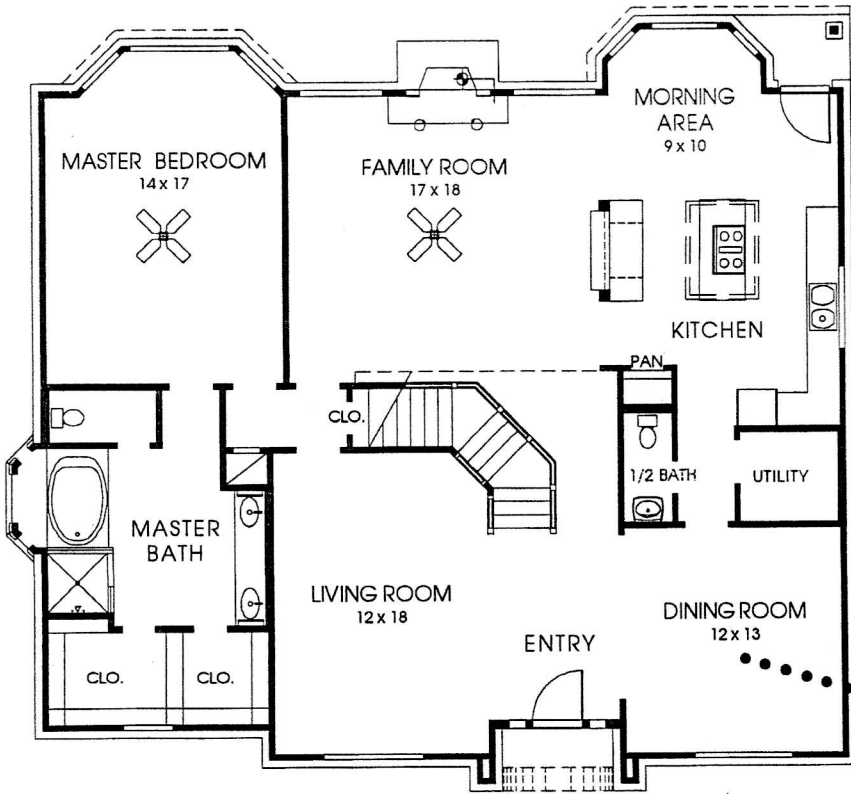

Designs

PERRY HOMES™

This Executive Class home contains over 3,900 square feet and includes five bedrooms and three and a half baths.

Both formals are set at the front of this design for entertaining.

PLAN 3992

An upstairs game room offers a separate children's play area.

A full bath with separate vanities is conveniently accessible to both secondary bedrooms.

An upstairs library with built-in bookshelves is a