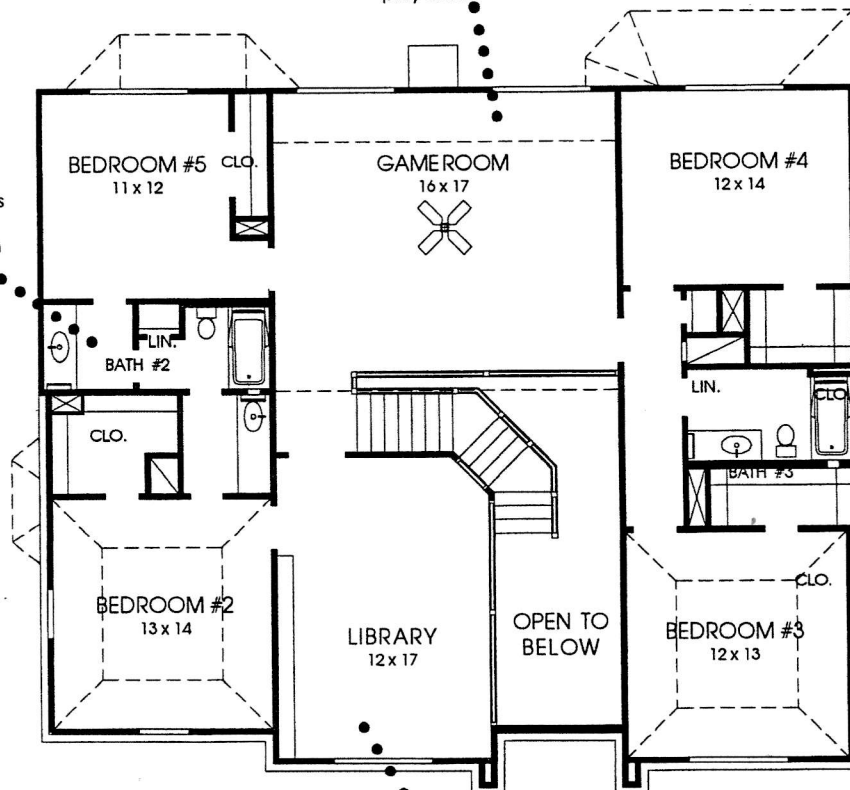

Designs

PERRY HOMES™

This Executive Class home contains over 3,900 square feet and includes five bedrooms and three and a half baths.

Both formals are set at the front of this design for entertaining.

PLAN 3992

An upstairs game room offers a separate children's play area.

A full bath with separate vanities is conveniently accessible to both secondary bedrooms.

An upstairs library with built-in bookshelves is a