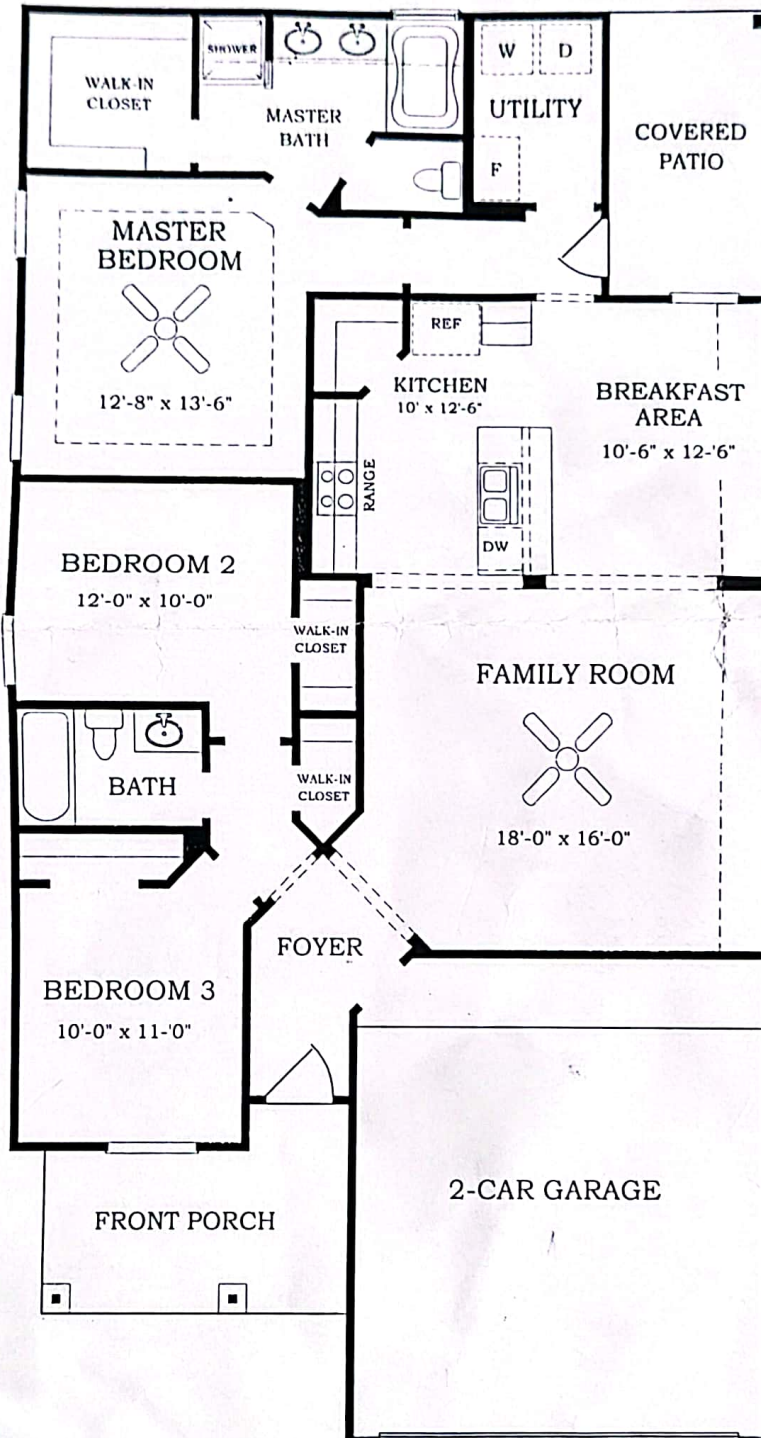

Plan 3011 • Arcadia • 1,527 sq. ft.

Square footage and room dimensions are approximate and may vary per elevation. Window placement, roof line and porches may also vary by elevation. Plans, features, prices and availability are subject to change without notice.
Print Date: 1/29/08