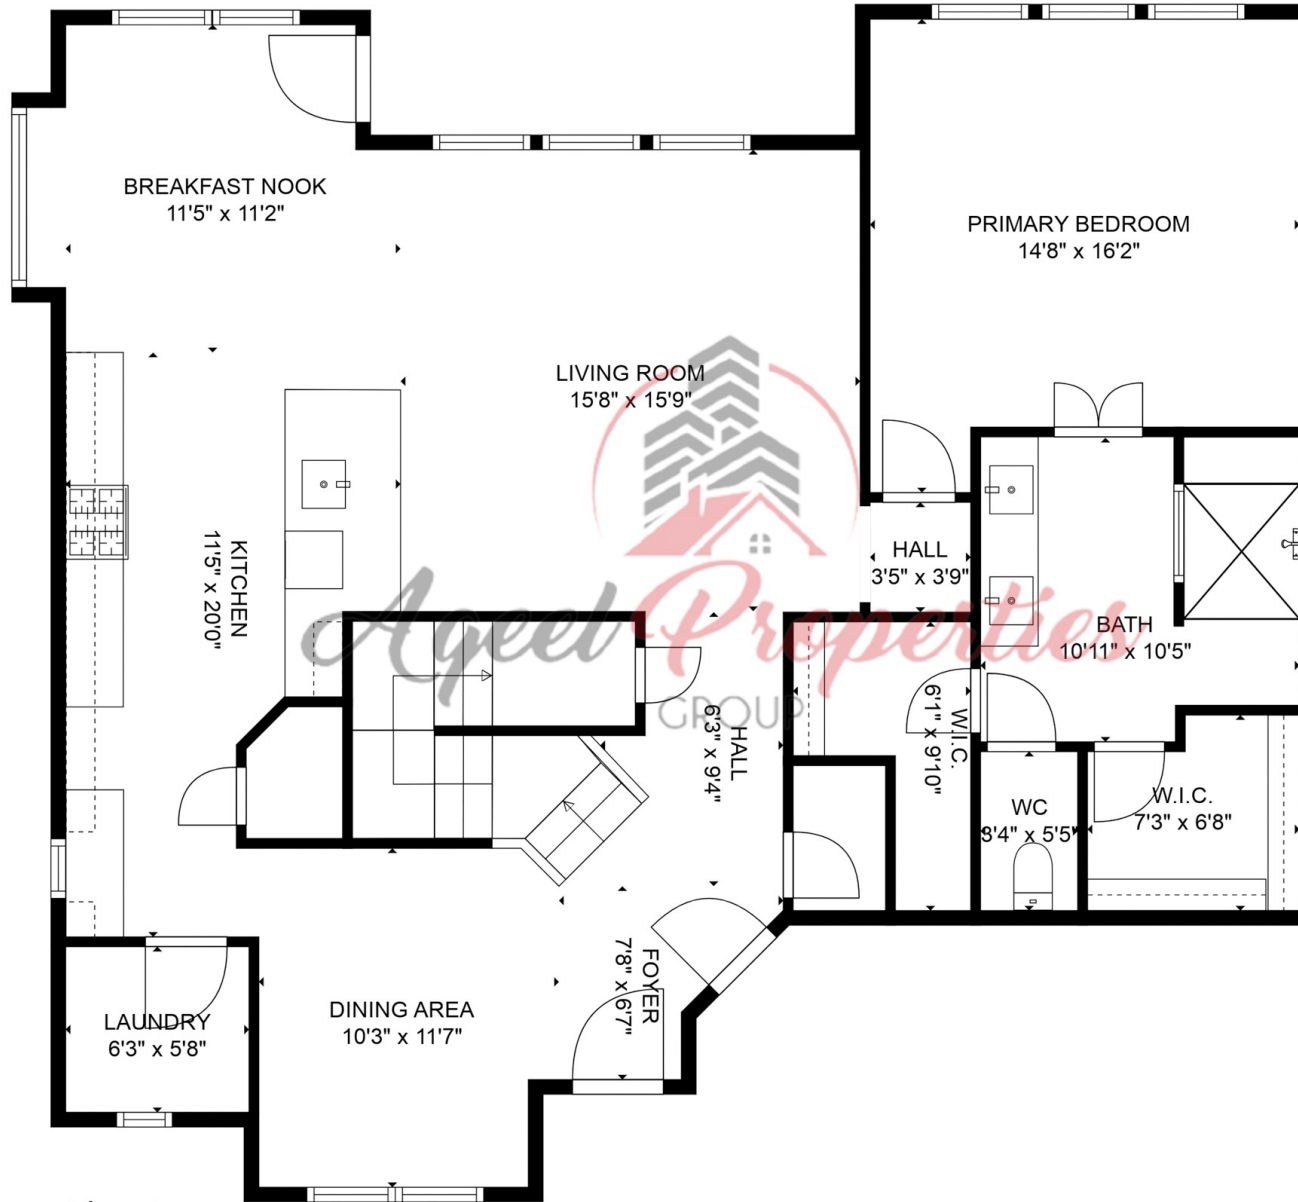

5010 Slate Prt Ct, Booth, TX 77469, USA

Floor1

5010 Slate Prt Ct, Booth, TX 77469, USA

Floor2

5010 Slate Prt Ct, Booth, TX 77469, USA

*Apex Properties*  
GROUP