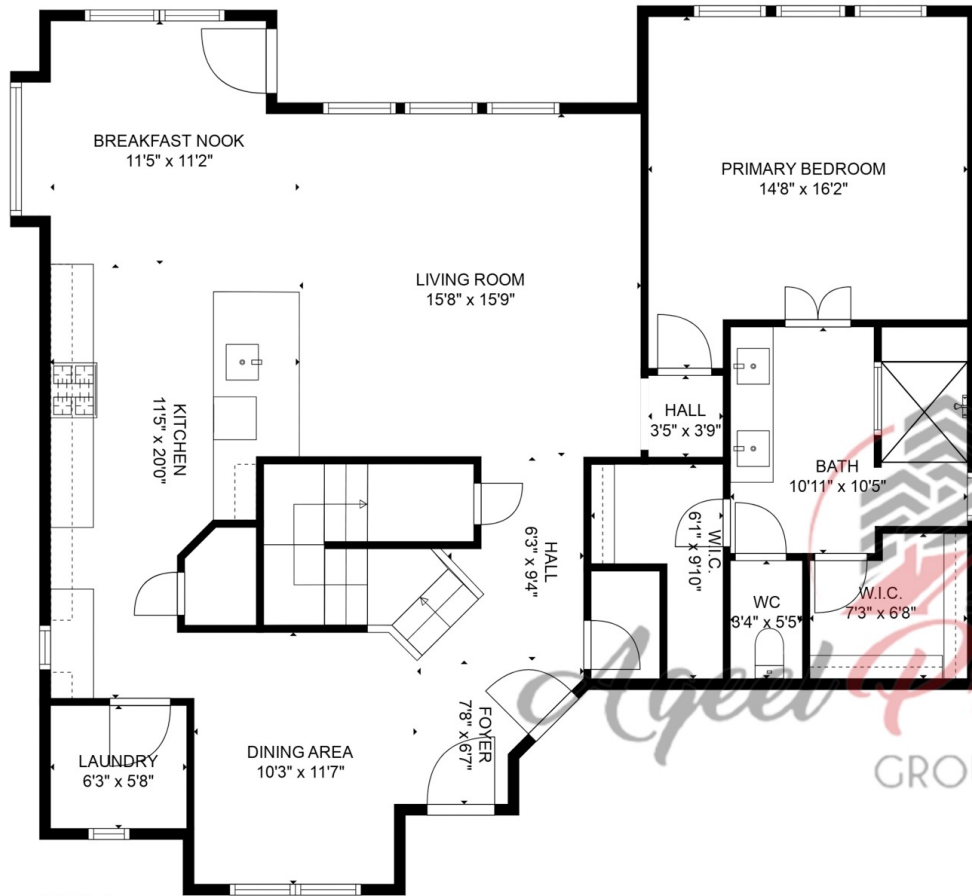

5010 Slate Prt Ct, Booth, TX 77469, USA

Floor1

5010 Slate Prt Ct, Booth, TX 77469, USA

Floor2

5010 Slate Prt Ct, Booth, TX 77469, USA

*Apex Properties*  
GROUP