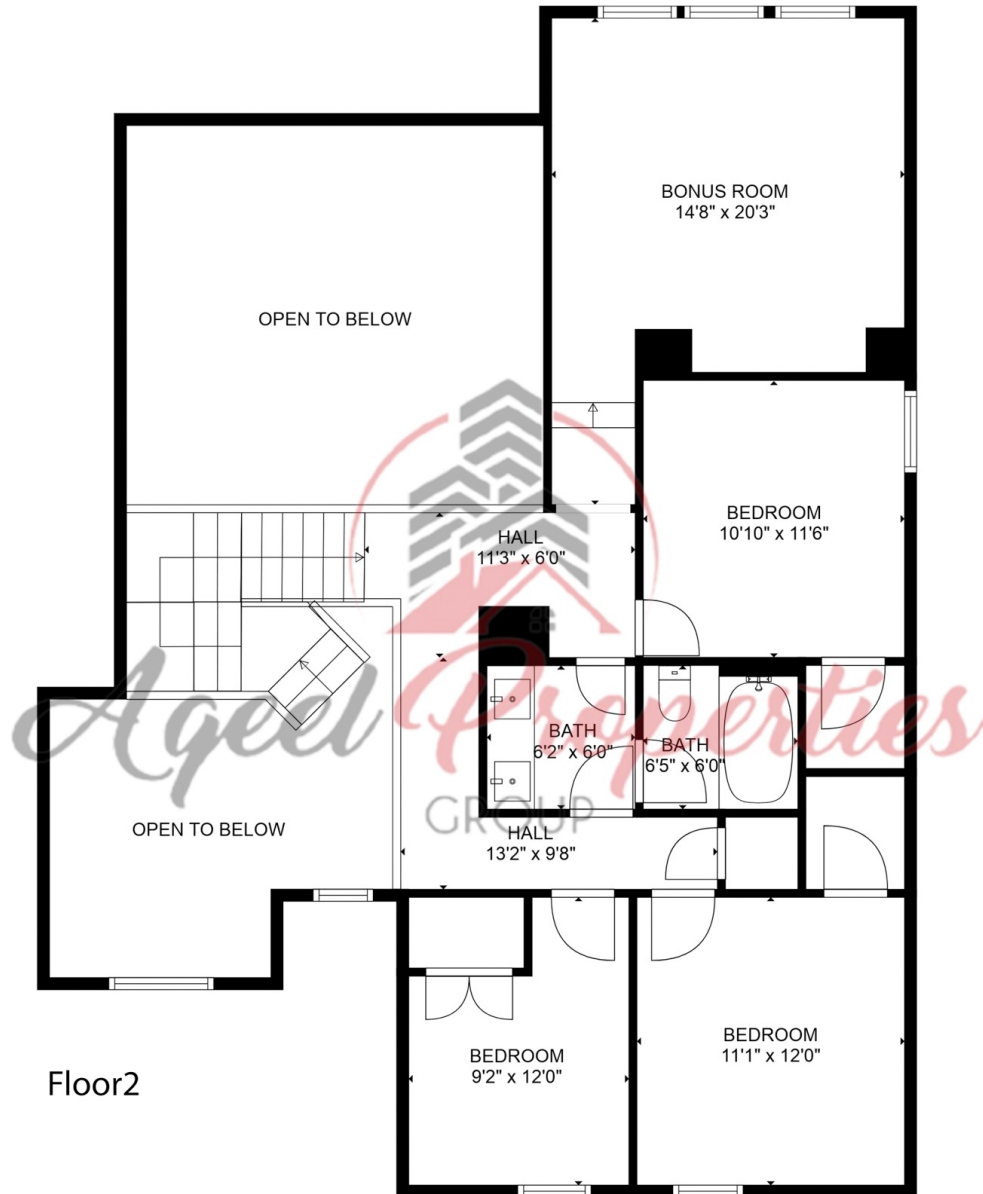

5010 Slate Prt Ct, Booth, TX 77469, USA

Floor1

5010 Slate Prt Ct, Booth, TX 77469, USA

Floor2

5010 Slate Prt Ct, Booth, TX 77469, USA

*Apex Properties*  
GROUP