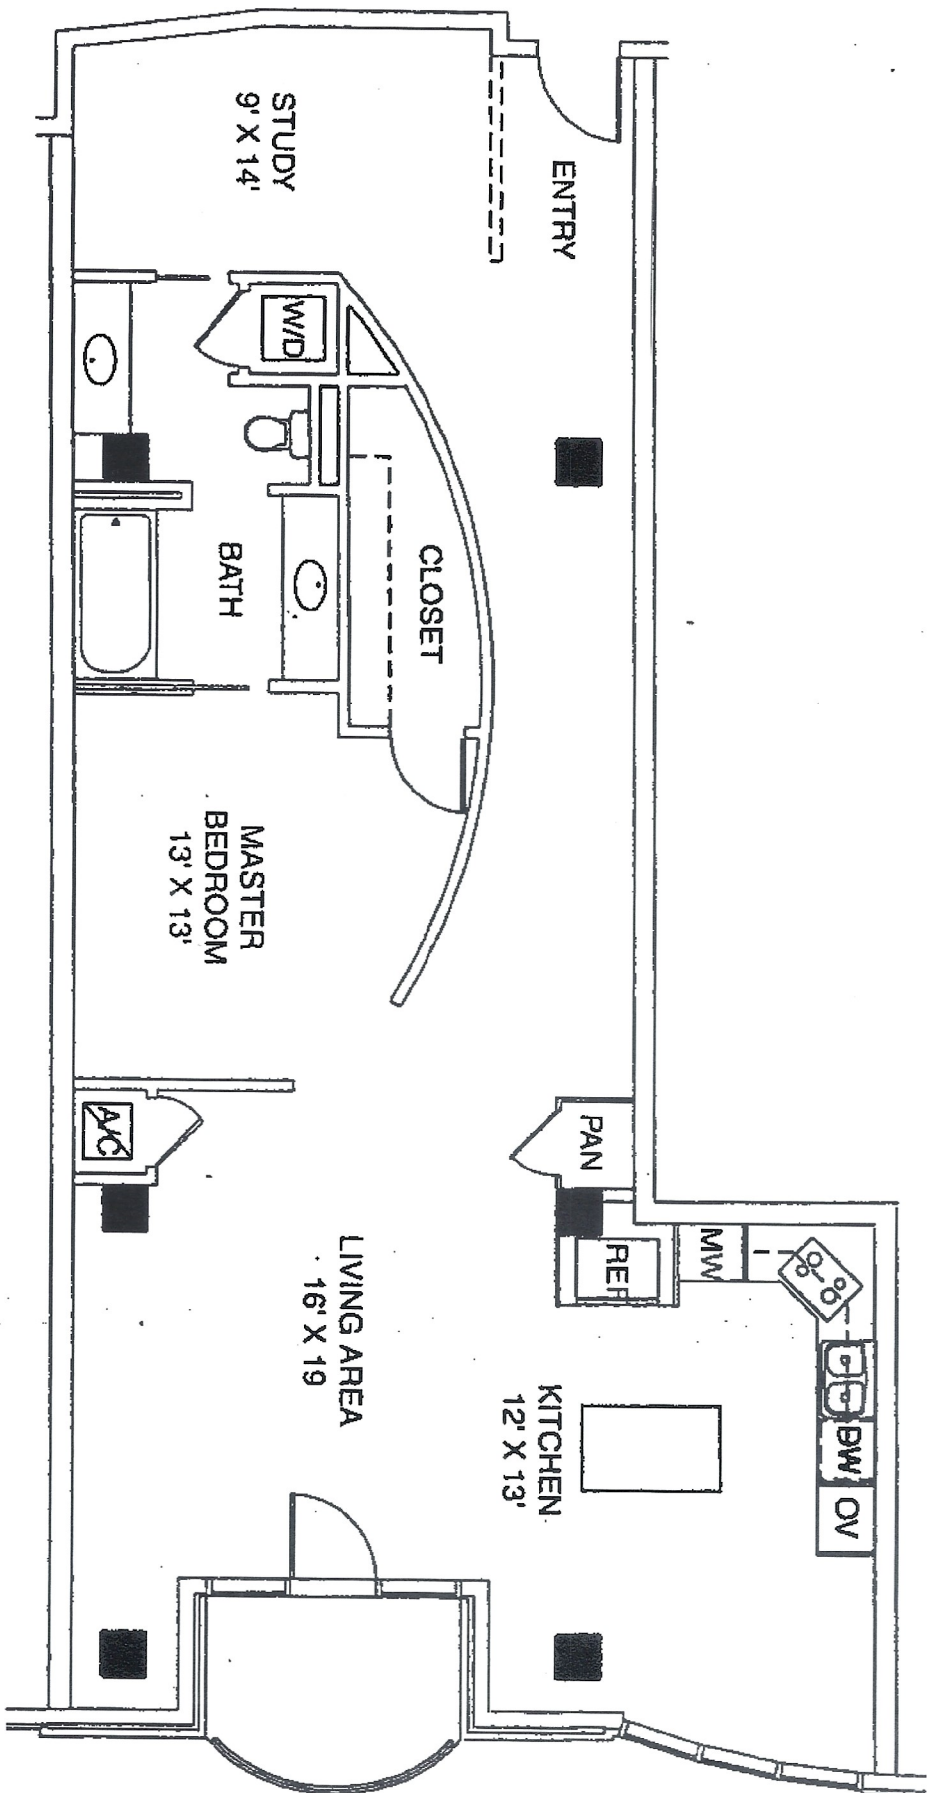

TANGLEWOOD

RESIDENCE NUMBER 309, 409, 509
RESIDENCE SIZE - 1390 SQ FT
PATIO SIZE - 58 SQ FT

*1 Br w/ Study
1 Bath*

FLOORPLANS ARE NOT TO SCALE. ROOM DIMENSIONS AND THE NUMBER OF SQUARE FEET IN THE RESIDENCE AND THE PATIO ARE APPROXIMATE. PLEASE ASK YOUR SALES REPRESENTATIVE FOR SPECIFIC FLOOR PLANS FOR THE RESIDENCES IN WHICH YOU ARE INTERESTED.

A DOUBLE DASHED LINE REPRESENTS AN INTERIOR WALL THAT MAY BE CONSTRUCTED AT THE PURCHASER'S OPTION FOR AN ADDITIONAL COST. PLEASE ASK YOUR SALES REPRESENTATIVE FOR ALTERNATIVES AND PRICING.