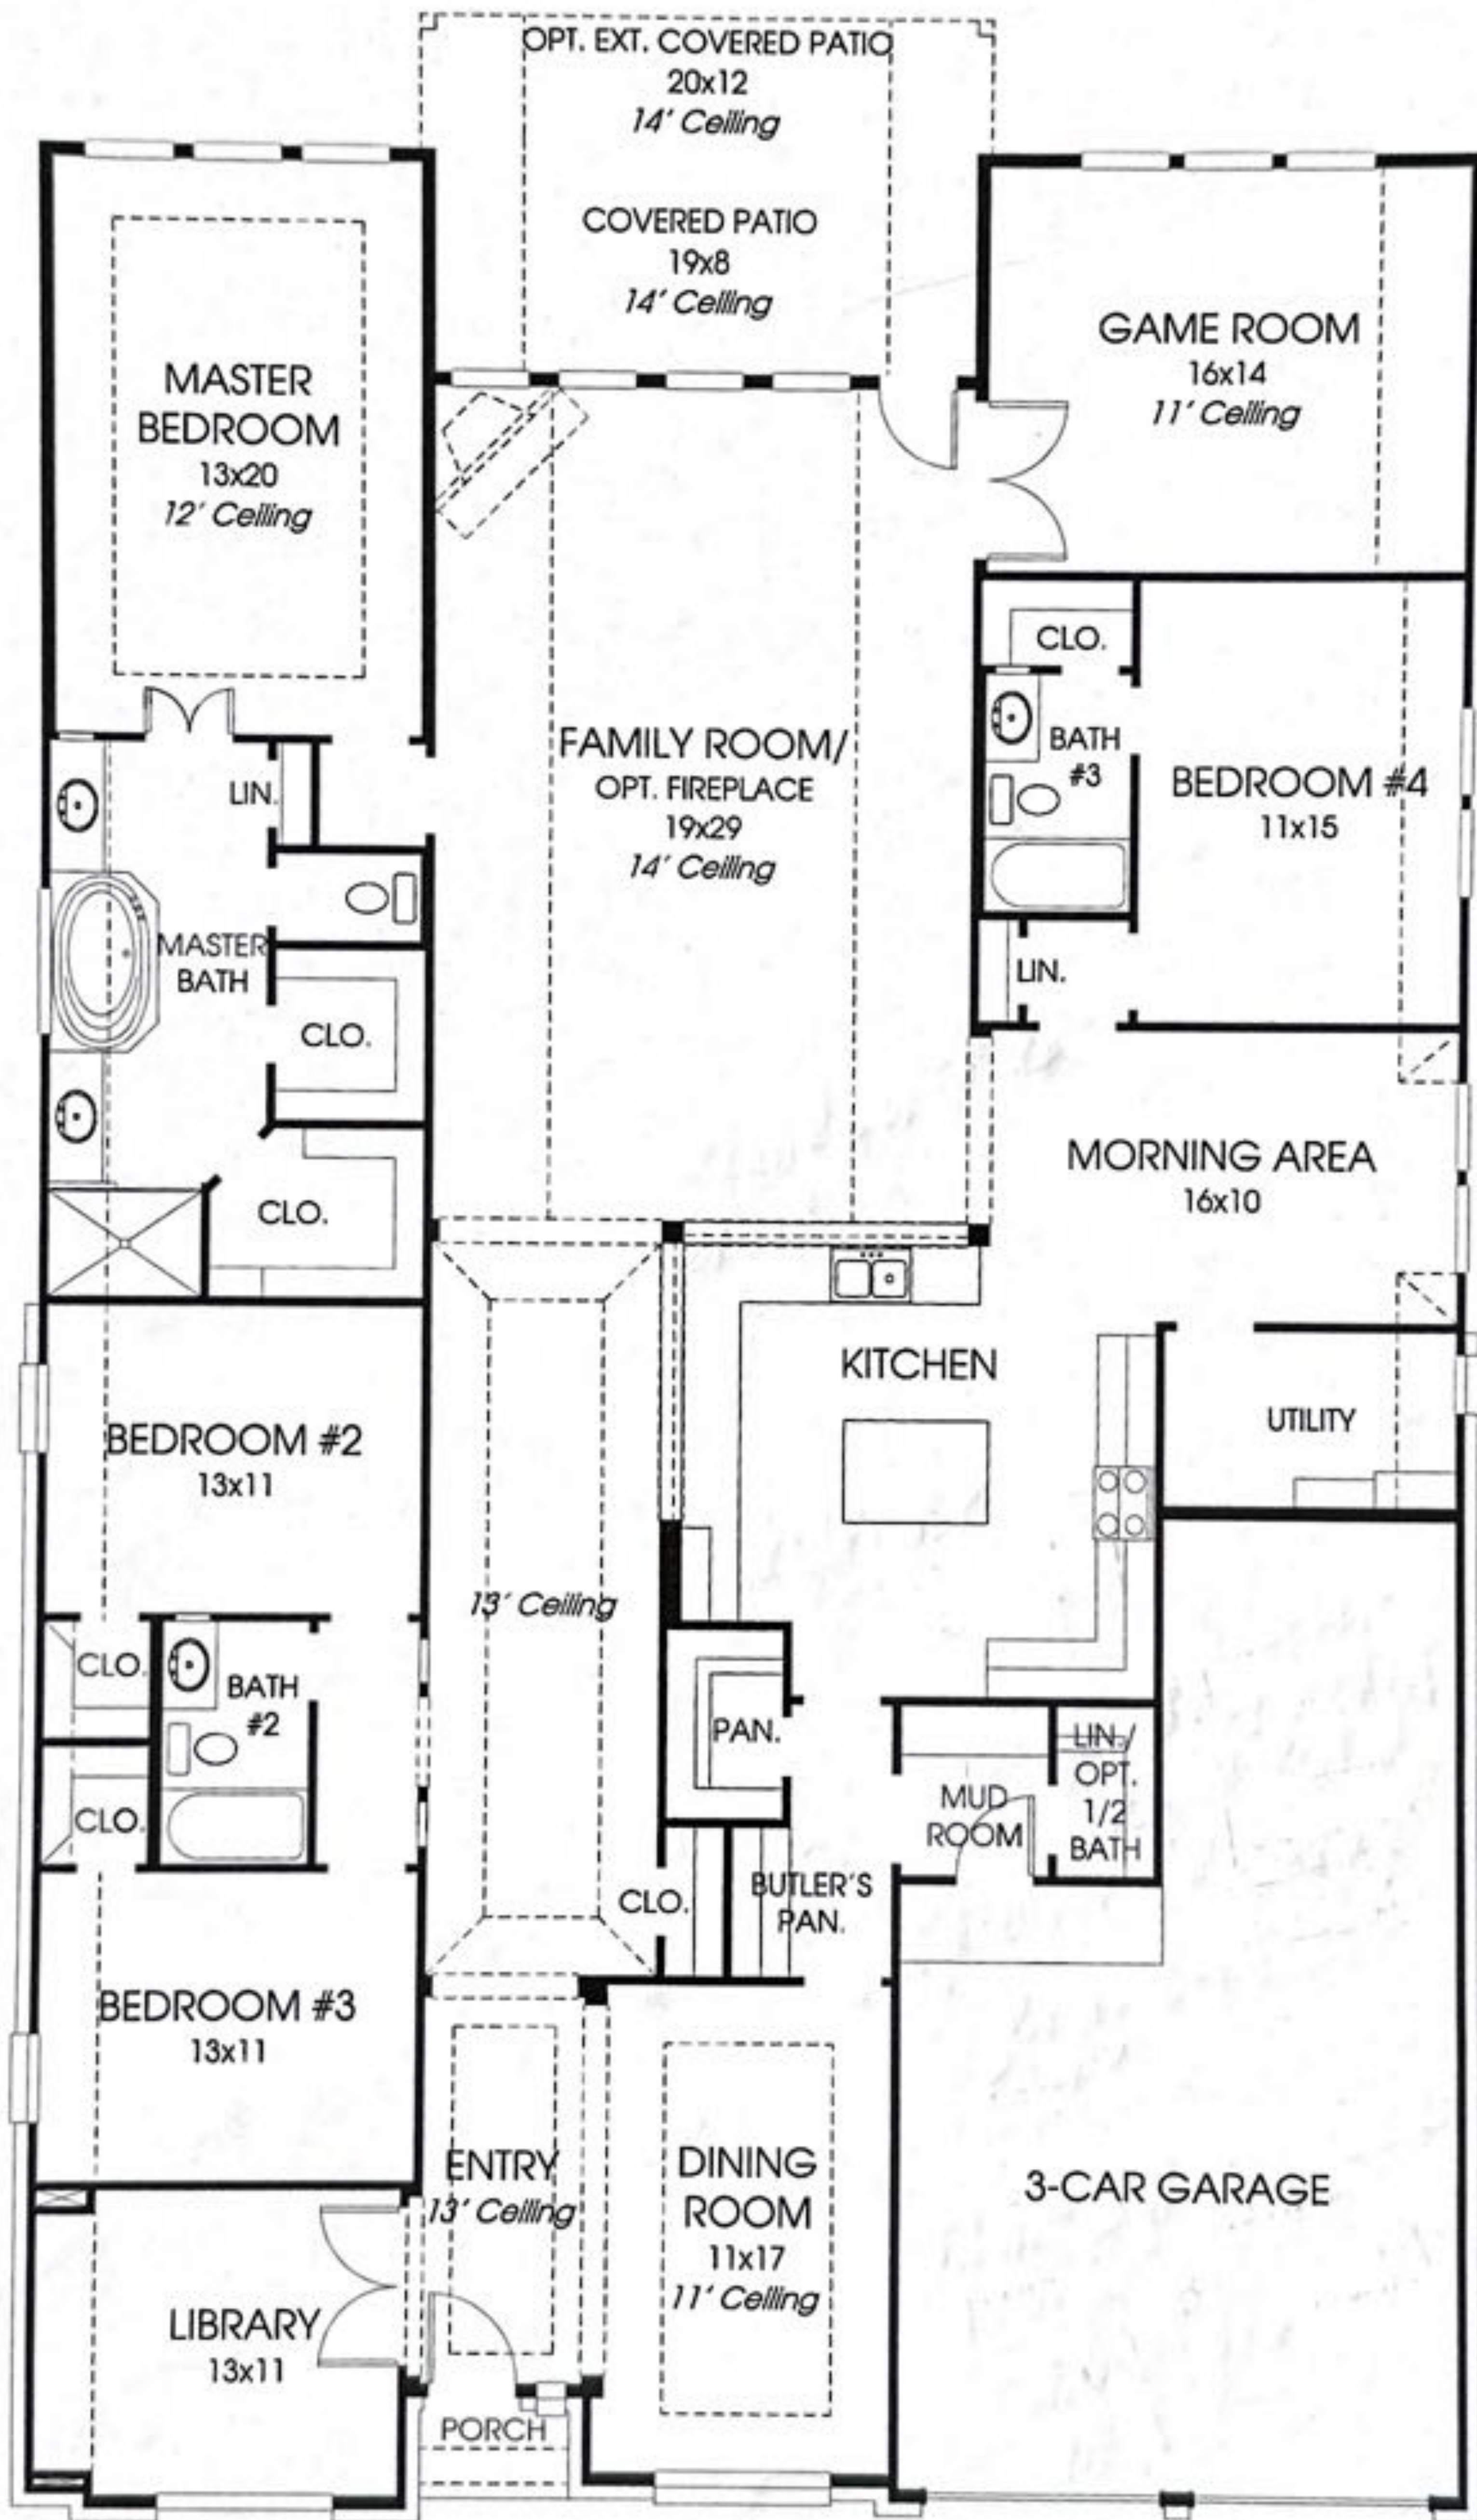

DESIGNS

Design 3258W

This home contains approximately 3,258 square feet.*

*See Page 3 for Details and Disclaimers.
© Perry Homes, LLC 2016

09/22/2016
(60' CL)

PERRY HOMES