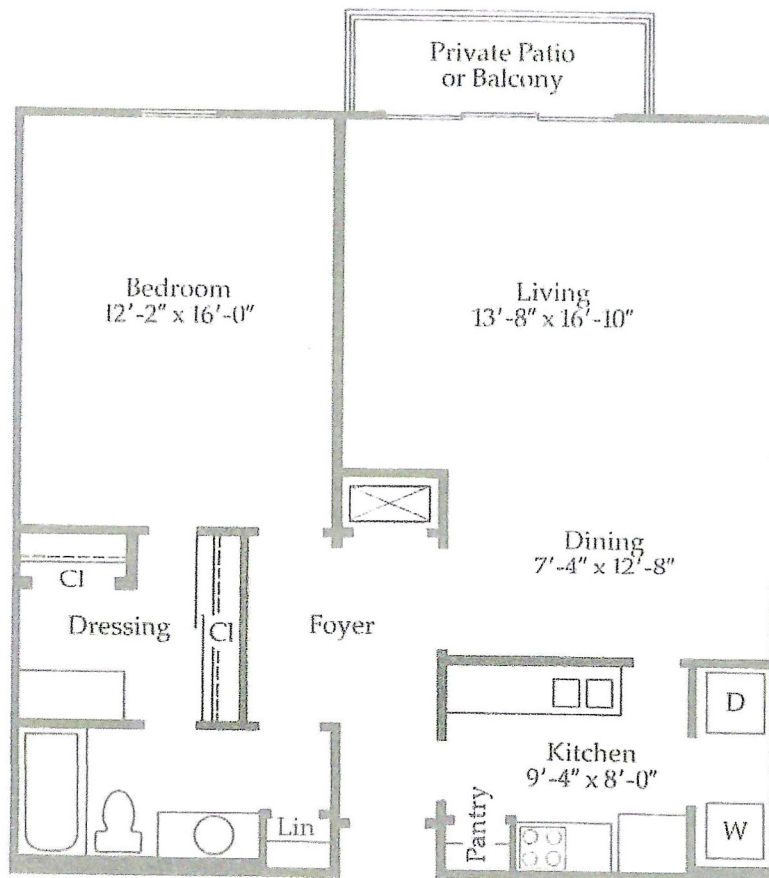

BRENTWOOD

2400 NORTH BRAESWOOD, HOUSTON, TEXAS 77030, (713) 664-3000

Type B Unit

1 Bedroom 1 Bath 925 Square Feet

Dimensions are approximate.