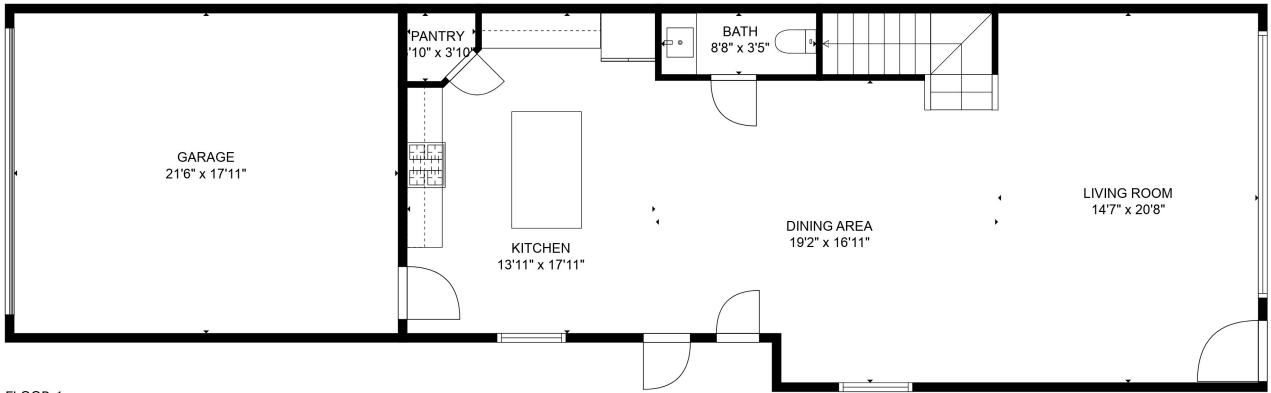

FLOOR 2

FLOOR 1

**TOTAL: 2370 sq. ft**  
 FLOOR 1: 928 sq. ft, FLOOR 2: 1442 sq. ft  
 EXCLUDED AREAS: GARAGE: 385 sq. ft

FLOOR PLAN CREATED BY CUBICASA APP. MEASUREMENTS DEEMED HIGHLY RELIABLE BUT NOT GUARANTEED.