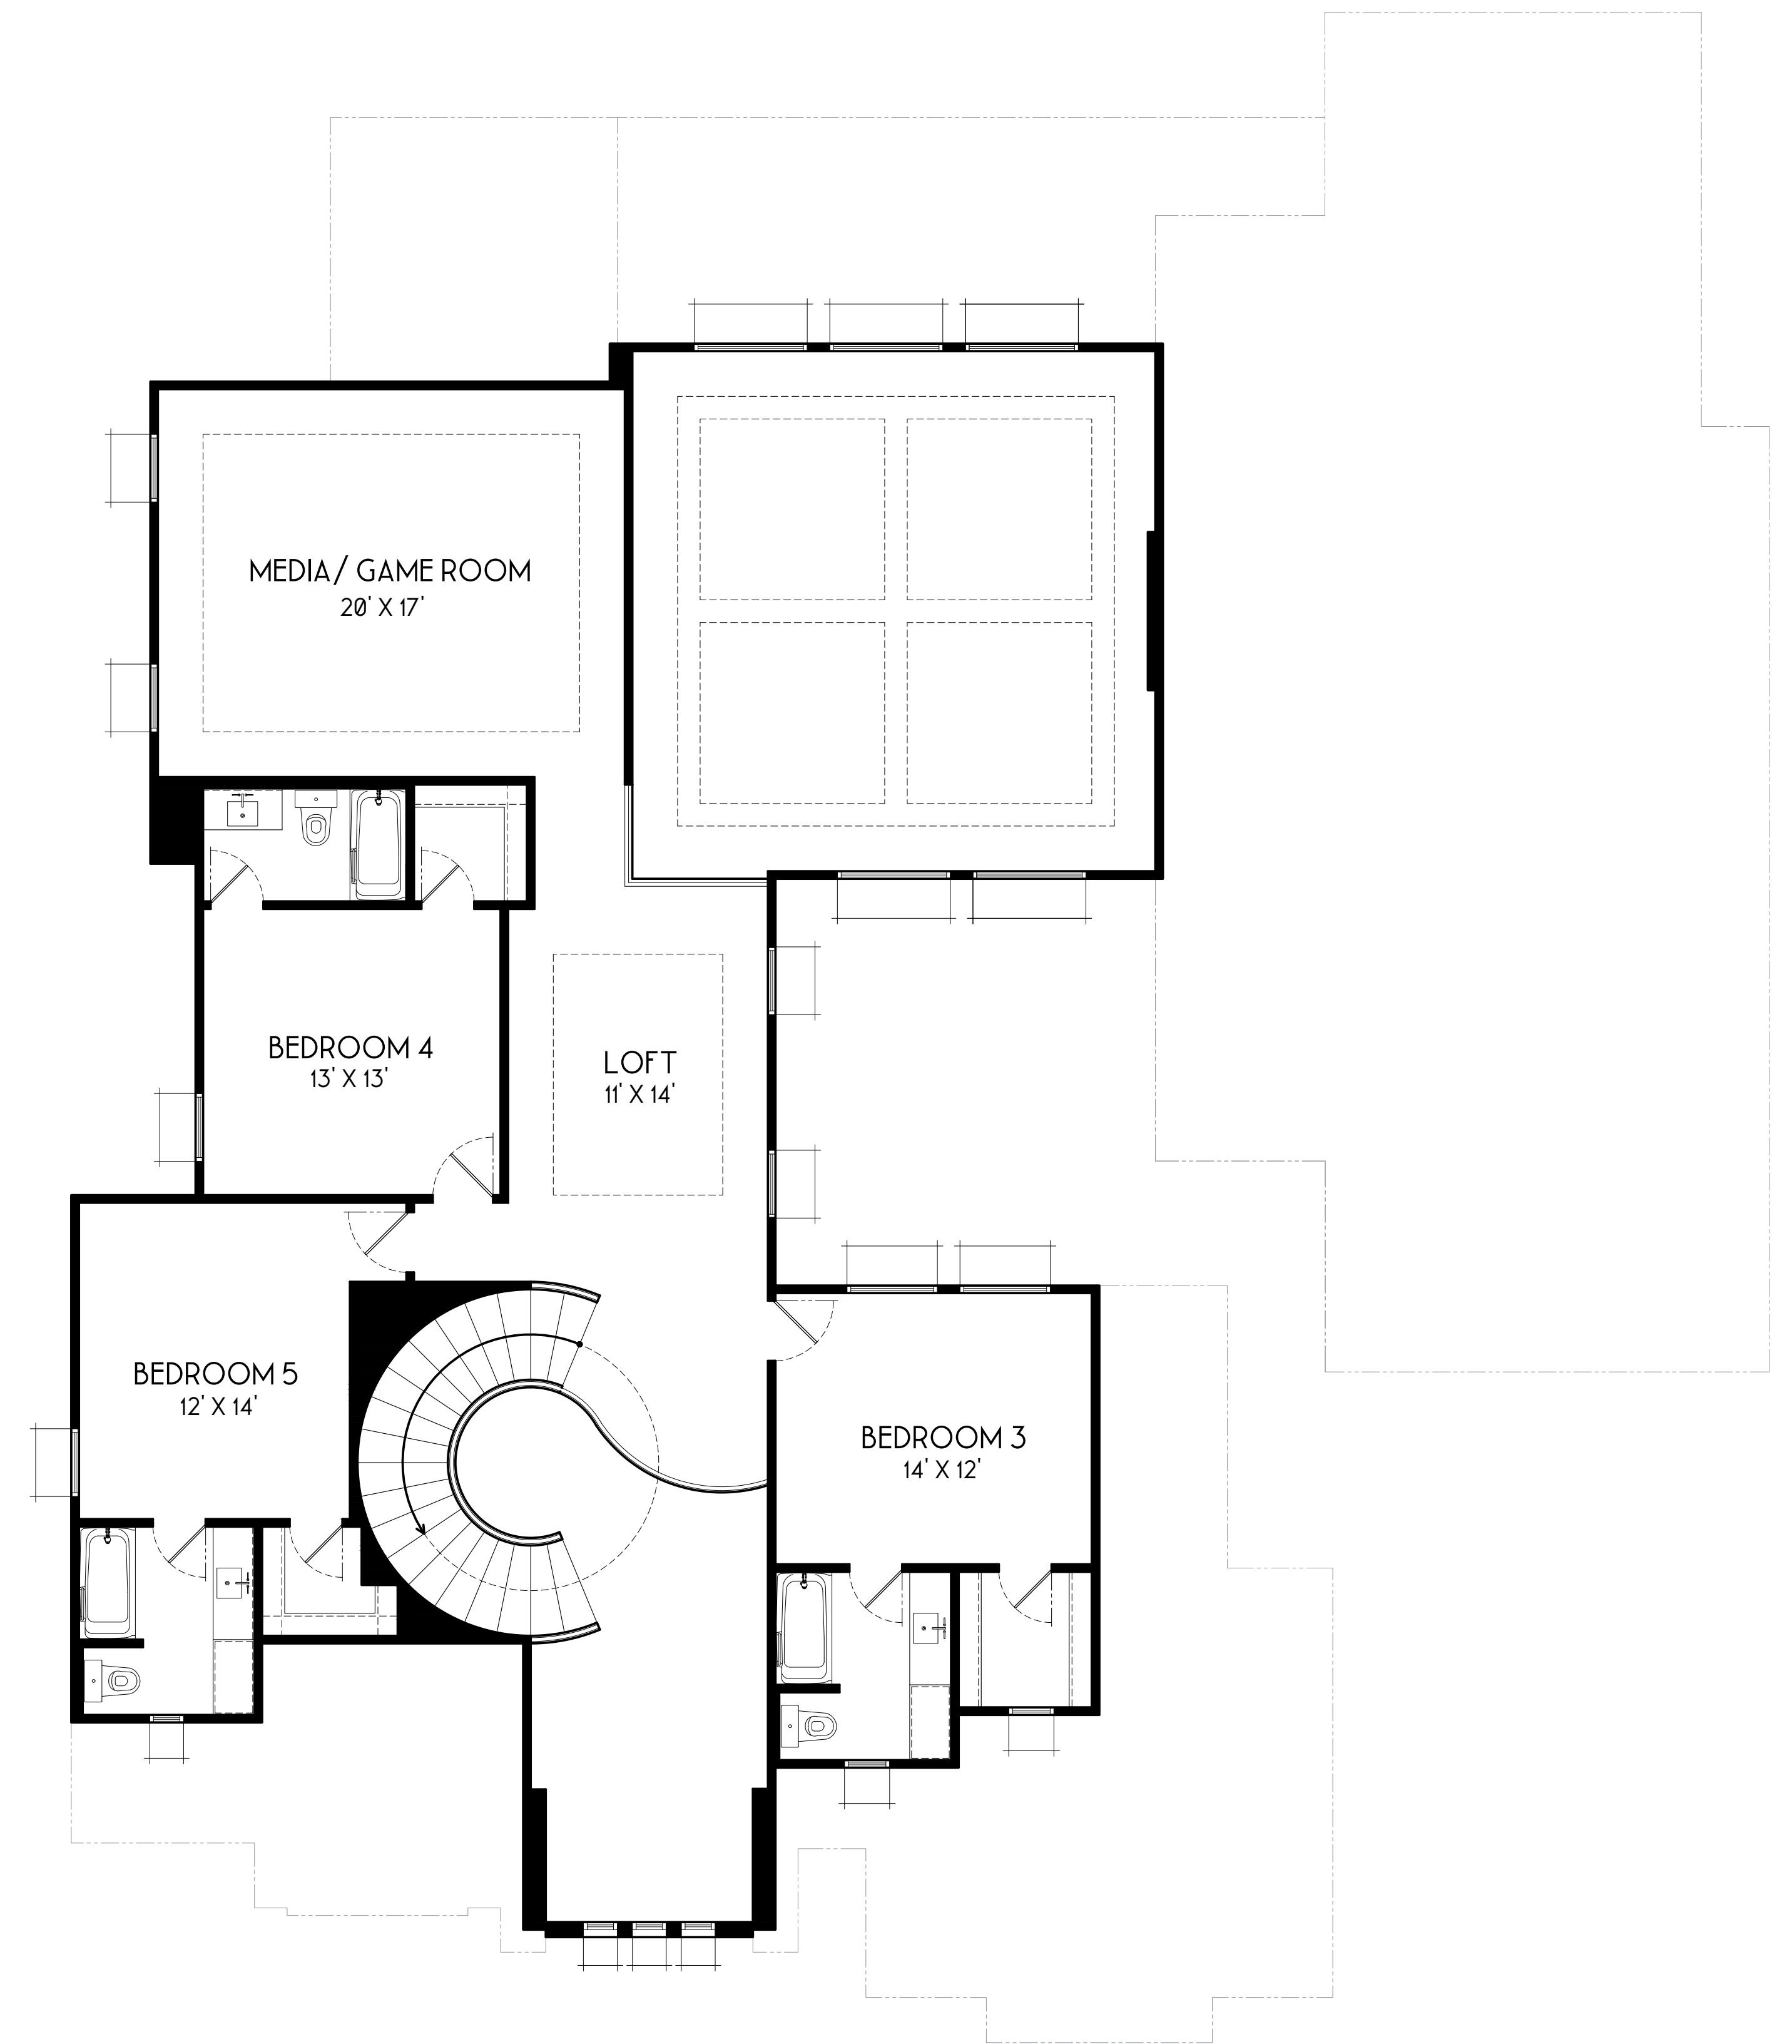

The Circulo Plan 5349

5 Bedrooms
 5 Full Baths
 2 Half Baths
 3 Car Garage

Gym
 Loft
 Media / Gameroom
 Two Kitchens

Study
 Formal Dining
 Total Living SF 5349
 Rear Covered Patio SF 270