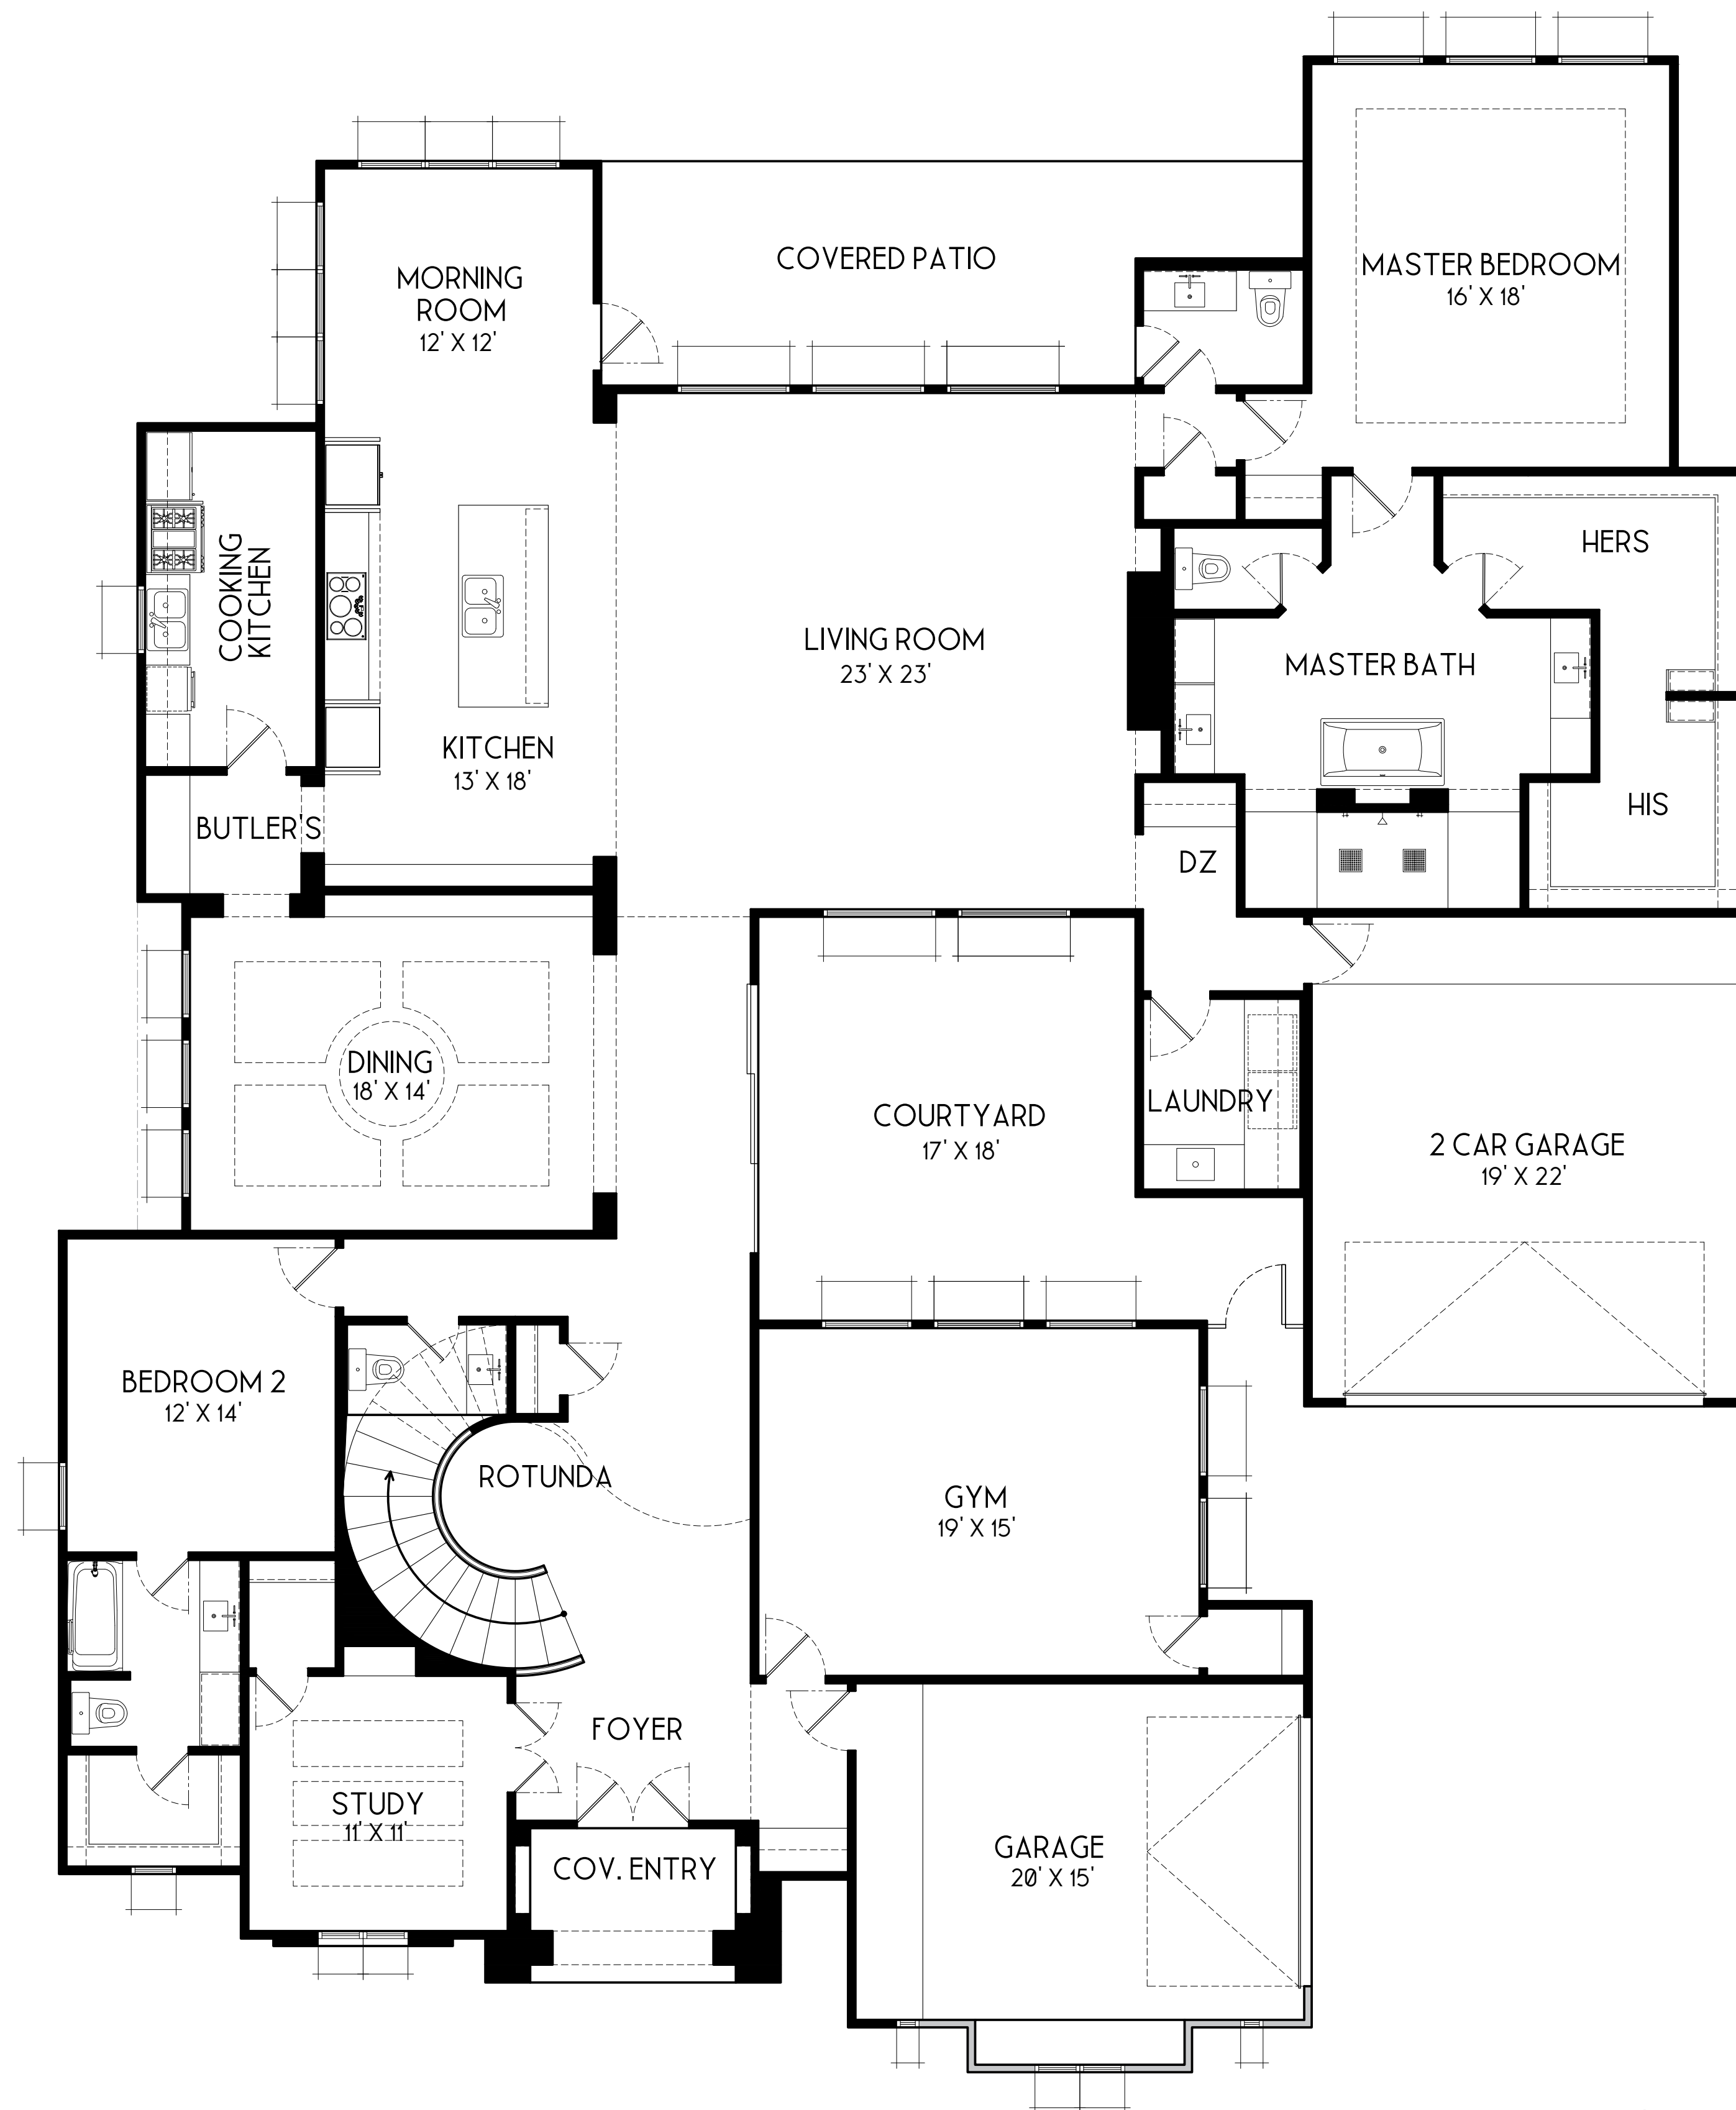

The Circulo Plan 5349

5 Bedrooms
 5 Full Baths
 2 Half Baths
 3 Car Garage

Gym
 Loft
 Media / Gameroom
 Two Kitchens

Study
 Formal Dining
 Total Living SF 5349
 Rear Covered Patio SF 270