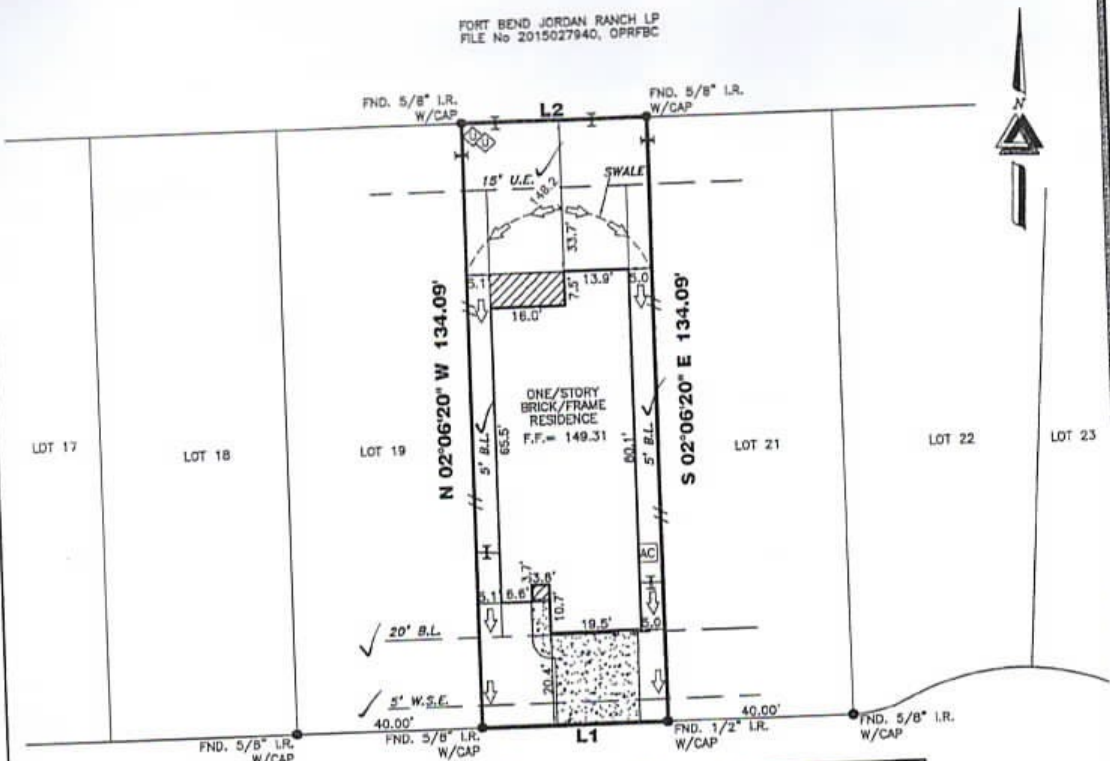

1. **LEGEND**
2. CITY ORDINANCES
   - RESTRICTIVE COVENANTS
   - SUBORDER GUIDELINES
   - RECORD INFORMATION
   - CONCRETE
   - COVERED
   - SOD
   - BRICK
   - A/C PAD
   - ELEC. BOX
   - UTIL. PED.
   - MANHOLE
   - WATER METER
   - IRON FENCE
   - WIRE FENCE
   - WOOD FENCE
   - CHAIN LINK FENCE
   - BUILDING LINE (B.L.)
   - EASEMENT LINE
   - AERIAL EASEMENT (A.E.)

L1
S 87°53'40" W 40.00'

L2
N 87°53'34" E 40.00'

BM: BM AW0130 BRASS DISK, STAMPED X1148, ELEV=152.56

TBM 1741-35-5; SET 600 IN HALF CUL-DE-SAC OF ALDER WOOD LN AND SUMMER PEACH ST-ELEV=146.41

145.83 T.O.C.

146.01 T.O.C.

ALDER WOOD LANE (60' R.O.W.)

FINAL LOT GRADE COMPLETE

NOTE: SOD IN FRONT YARD
SOD IN BACK YARD
SWALE IN BACK YARD

I HEREBY DECLARE THAT THE ELEVATIONS AND DRAINAGE PATTERNS SHOWN HEREON WERE DEVELOPED FROM A SURVEY OF THIS PROPERTY ACCURATELY DEPICT RELATIVE ELEVATIONS AS THEY EXISTED. THE RELATIVE ELEVATIONS AS DEPICTED, MAY CHANGE SUBSEQUENT TO THE DATE OF THIS SURVEY DUE TO ADDITION OR REMOVAL OF THE SOIL BY ACTS OF MAN; EROSION BY WIND OR WATER; OR OTHER FACTORS. THE HOMEOWNER MUST MAINTAIN THESE ELEVATIONS AND GRADES TO PROPERLY DRAIN THE WATER AWAY FROM THE HOME.

2414 ALDER WOOD LANE

PROPERTY INFORMATION

LOT 20 BLOCK 1V

SUBDIVISION:
JORDAN RANCH SEC 31

RECORDING INFO:
PLAT NO. 20210167, PLAT RECORDS
FORT BEND COUNTY, TEXAS

BORROWER:
JOSHUA ABRAHAM AND KYLEE ABRAHAM

TITLE CO.
CHICAGO TITLE/EXECUTIVE TITLE CO., LTD.

G.F.# ETH2202157 G.F. DATE: 10-09-22

SURVEYED FOR:
PERRY HOMES, LLC

DRAWING INFORMATION

TRI-TECH JOB NO: Y37134-22

CLIENT JOB NO:

DRAWN BY: SH

BEARING BASE: REFERRED TO PLAT NORTH

FIELD DATE: 04-29-22

FLOOD INFORMATION

NOTES: