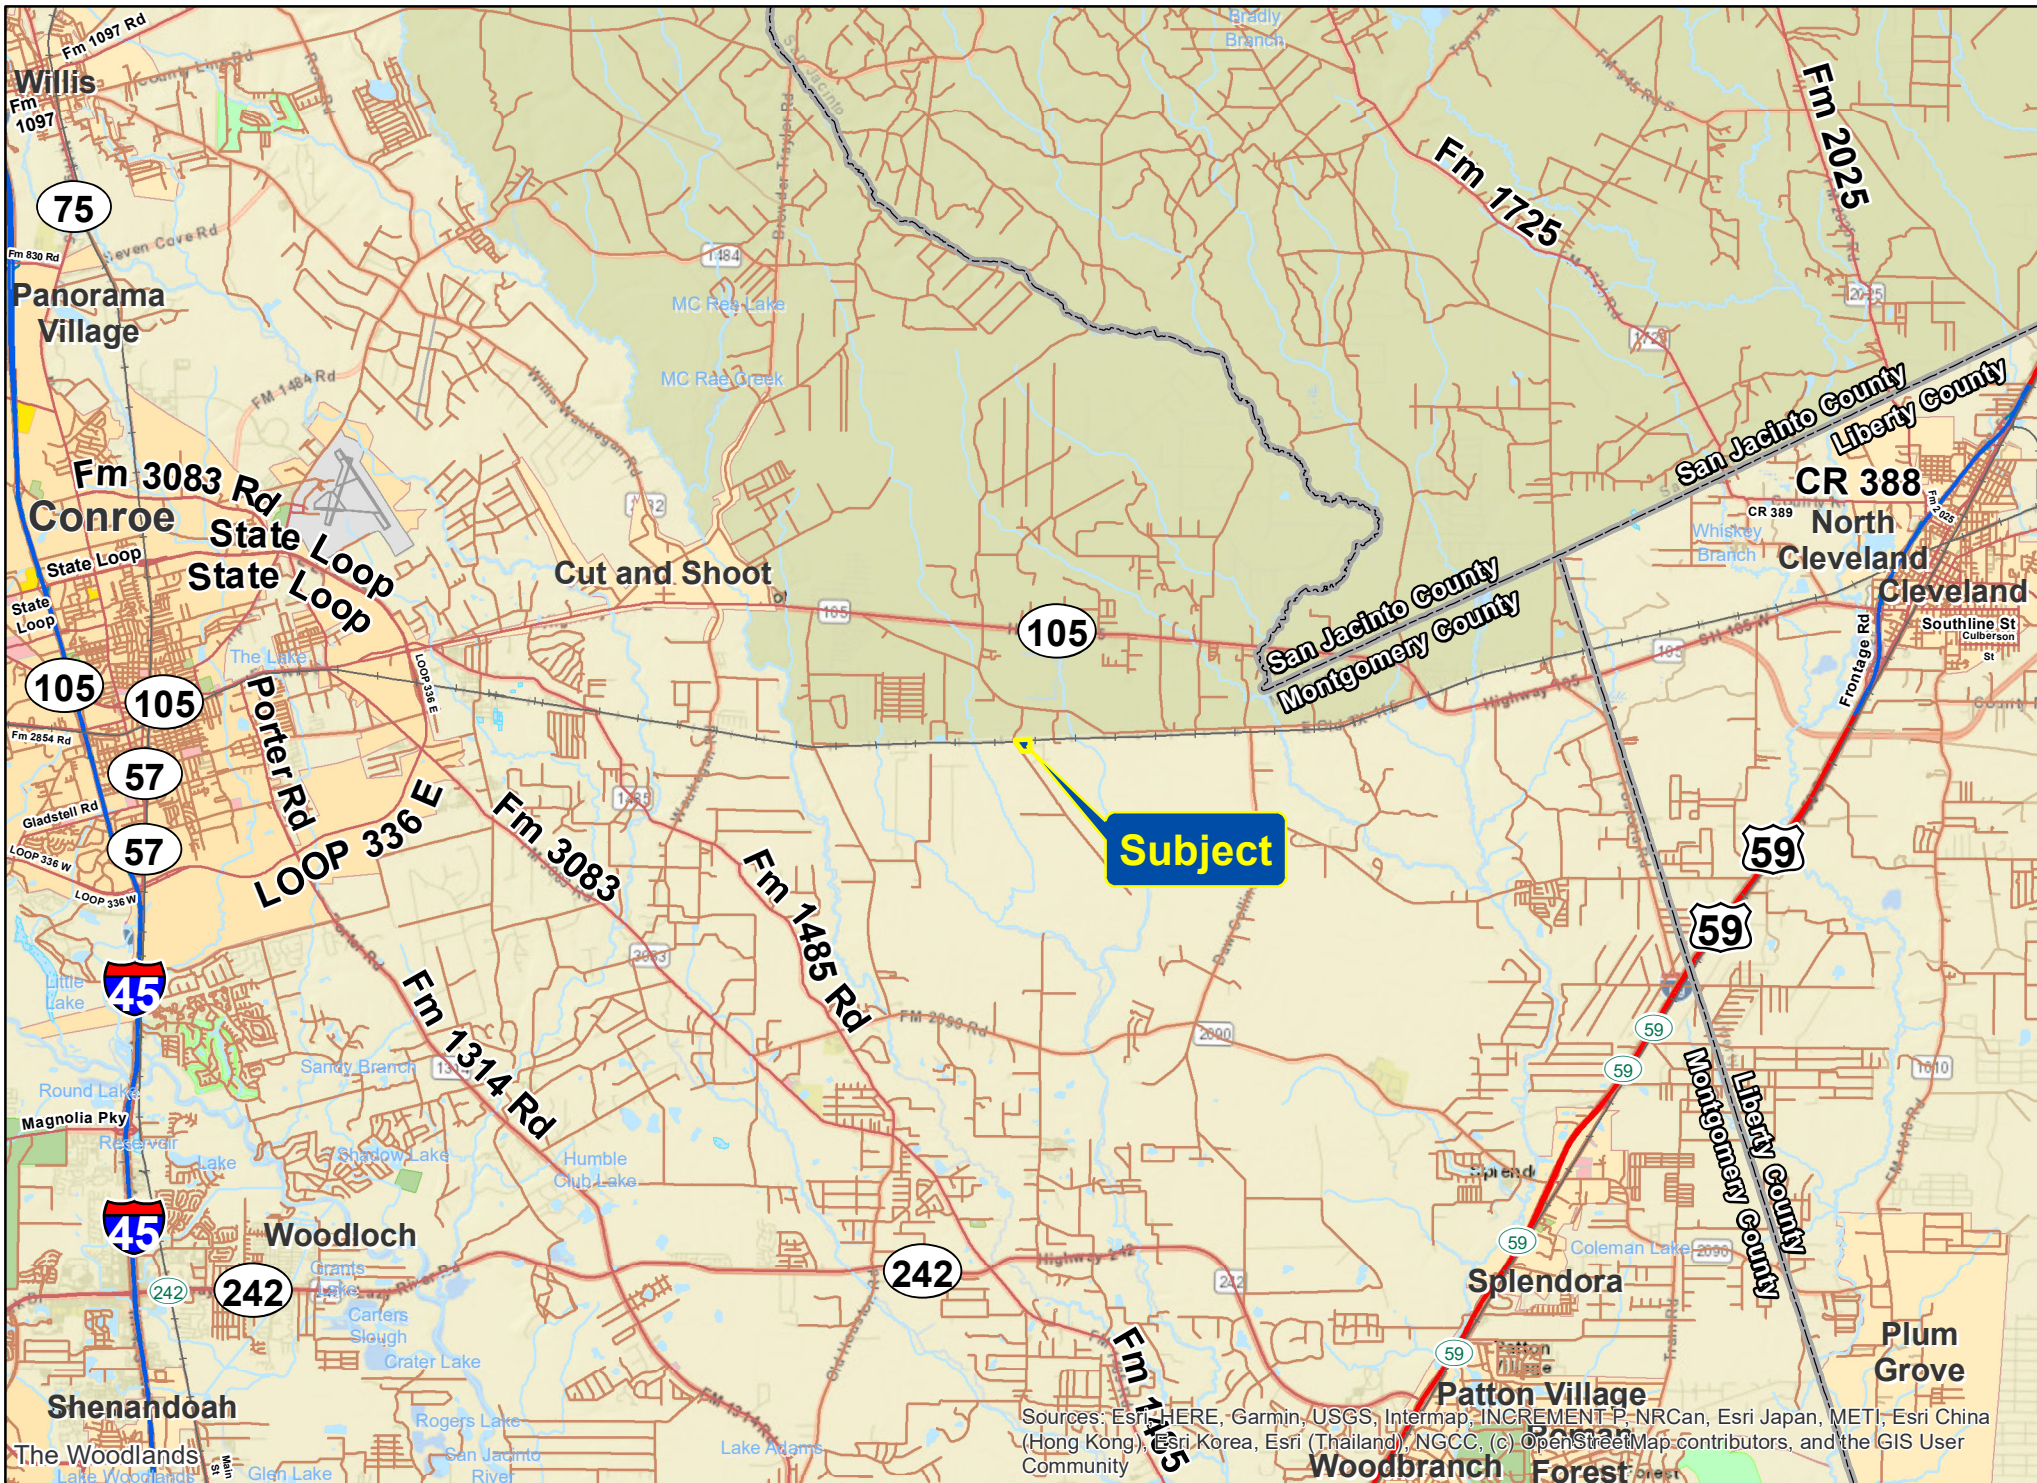

Sources: Esri, HERE, Garmin, USGS, Intermap, INCREMENT P, NRCan, Esri Japan, METI, Esri China (Hong Kong), Esri Korea, Esri (Thailand), NGCC, (c) OpenStreetMap contributors, and the GIS User Community

13 Acres | Timber Switch Rd. | Montgomery Co., Texas

For illustration purposes only.

Subject

Sources: Esri, HERE, Garmin, USGS, Intermap, INCREMENT P, NRCan, Esri Japan, METI, Esri China (Hong Kong), Esri Korea, Esri (Thailand), NGCC, (c) OpenStreetMap contributors, and the GIS User Community

13 Acres | Timber Switch Rd. | Montgomery Co., Texas

For illustration purposes only.

13 Acres | Timber Switch Rd. | Montgomery Co., Texas

For illustration purposes only.

Sources: Esri, HERE, Garmin, USGS, Intermap, INCREMENT P, NRCan, Esri Japan, METI, Esri China (Hong Kong), Esri Korea, Esri (Thailand), NGCC, (c) OpenStreetMap contributors, and the GIS User