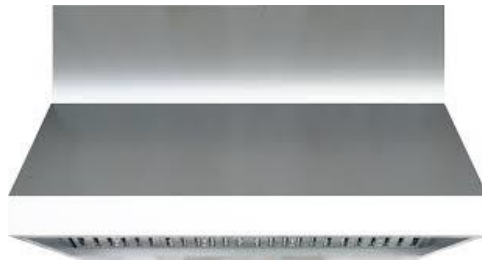

APPLIANCES

36" OUTDOOR GRILL

VENTHOOD

ACCESS DOORS

NOTE: MATERIALS AND AVAILABILITY OF FEATURES ARE SUBJECT TO CHANGE WITHOUT NOTICE OR OBLIGATION. ILLUSTRATIONS ARE ARTIST DEPICTIONS ONLY AND MAY DIFFER FROM COMPLETED IMPROVEMENTS. COPYRIGHT 2024 QUINTESSA HOMES OF TEXAS, INC. ALL RIGHT RESERVED