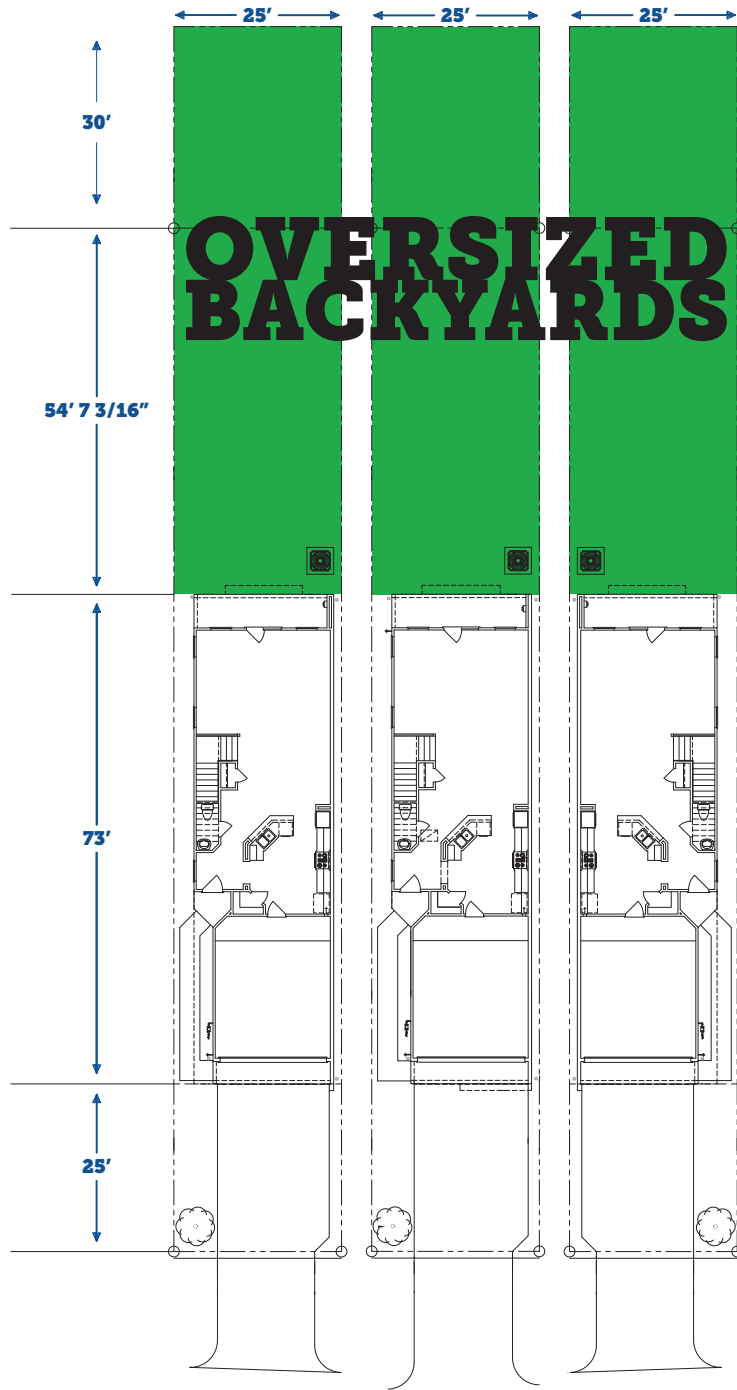

SPRING BRANCH | CAYWOOD LN. | SITE PLAN

THE SITE PLAN HEREIN IS PROVIDED FOR ILLUSTRATIVE PURPOSES ONLY. IT IS INTENDED TO PROVIDE A GENERAL SENSE OF THE PROPOSED DEVELOPMENT AND POTENTIAL LAYOUT. DETAILS DEPICTED SUCH AS BOUNDARIES, LANDSCAPING, ORIENTATION, AND POSITIONS OF STRUCTURES ARE NOT TO SCALE AND ARE SUBJECT TO CHANGE. THE ACTUAL DEVELOPMENT MAY DIFFER FROM WHAT IS SHOWN DUE TO REQUIREMENTS FROM GOVERNING AUTHORITIES, THE DEVELOPER'S DISCRETION, CONSTRUCTION CONSTRAINTS, OR FINAL DESIGN MODIFICATIONS. THIS PLAN SHOULD NOT BE RELIED UPON AS AN EXACT REPRESENTATION OF THE FINAL PROJECT.