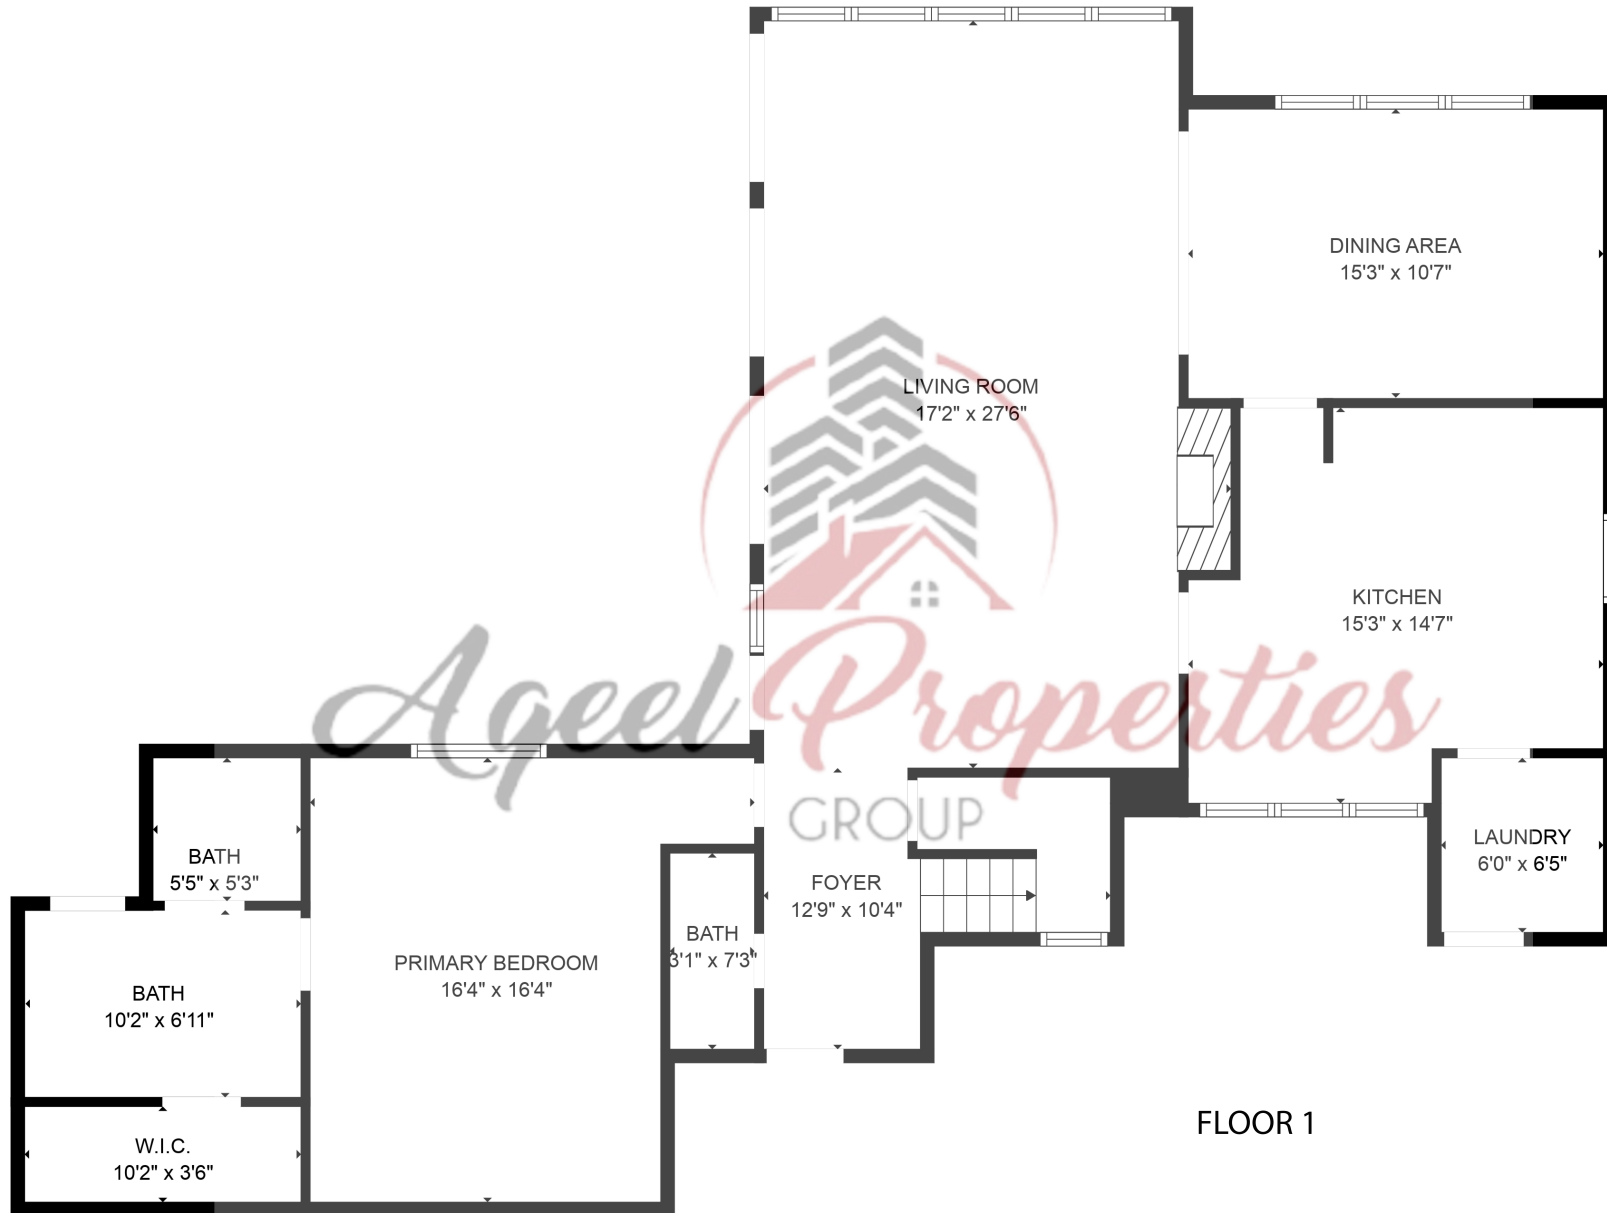

3015 Cypress Point Dr, Missouri City, TX 77459, USA

FLOOR 2

FLOOR 1

3015 Cypress Point Dr, Missouri City, TX 77459, USA

FLOOR 1

3015 Cypress Point Dr, Missouri City, TX 77459, USA

FLOOR 2