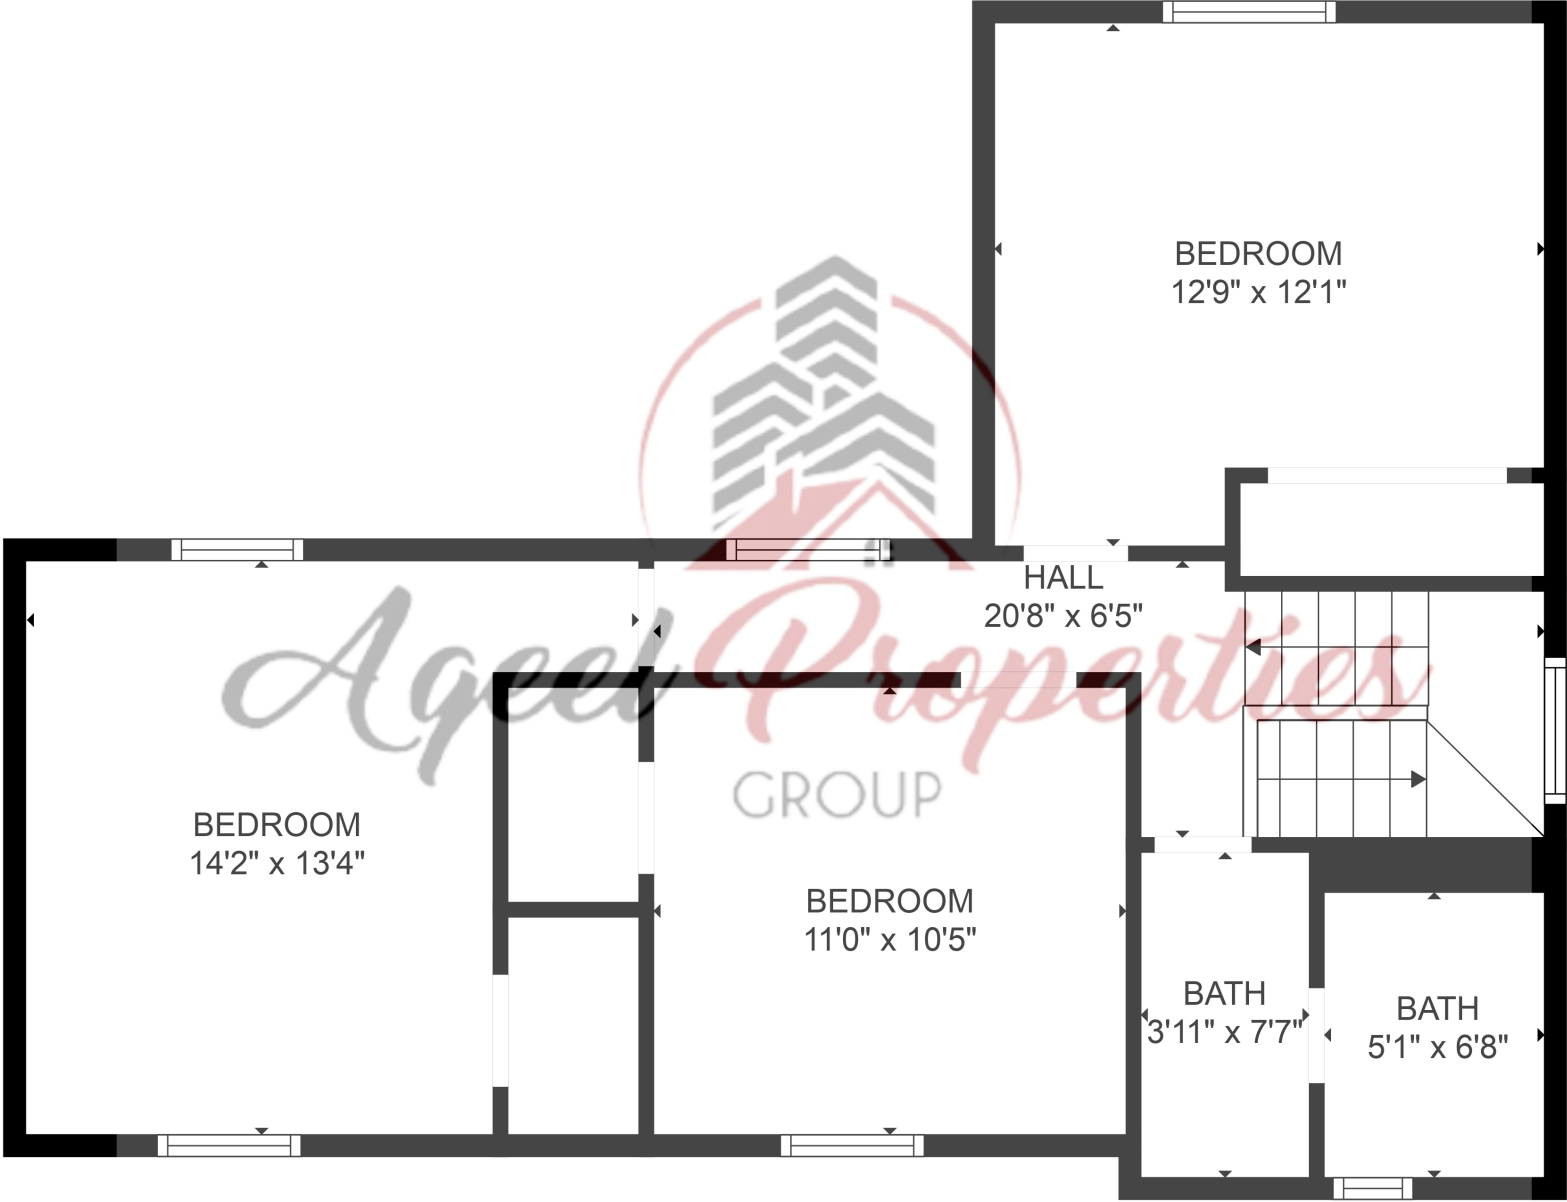

3015 Cypress Point Dr, Missouri City, TX 77459, USA

FLOOR 2

FLOOR 1

3015 Cypress Point Dr, Missouri City, TX 77459, USA

FLOOR 1

3015 Cypress Point Dr, Missouri City, TX 77459, USA

FLOOR 2