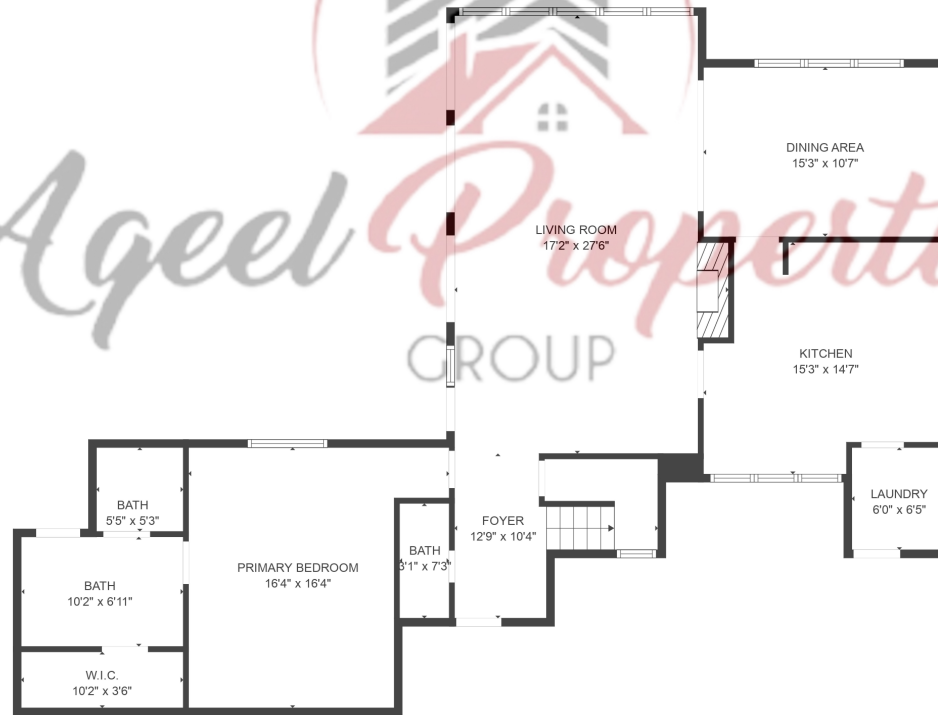

3015 Cypress Point Dr, Missouri City, TX 77459, USA

FLOOR 2

FLOOR 1

3015 Cypress Point Dr, Missouri City, TX 77459, USA

FLOOR 1

3015 Cypress Point Dr, Missouri City, TX 77459, USA

FLOOR 2