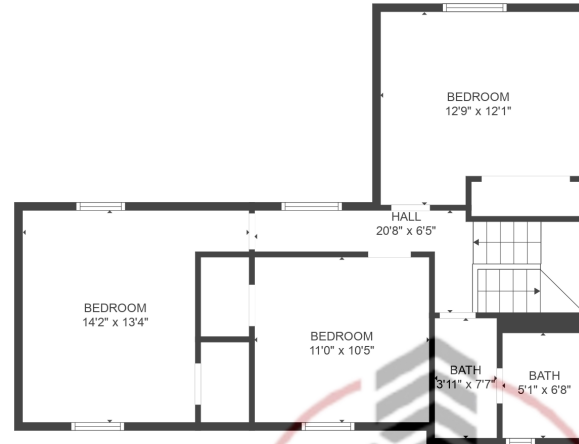

3015 Cypress Point Dr, Missouri City, TX 77459, USA

FLOOR 2

FLOOR 1

3015 Cypress Point Dr, Missouri City, TX 77459, USA

FLOOR 1

3015 Cypress Point Dr, Missouri City, TX 77459, USA

FLOOR 2