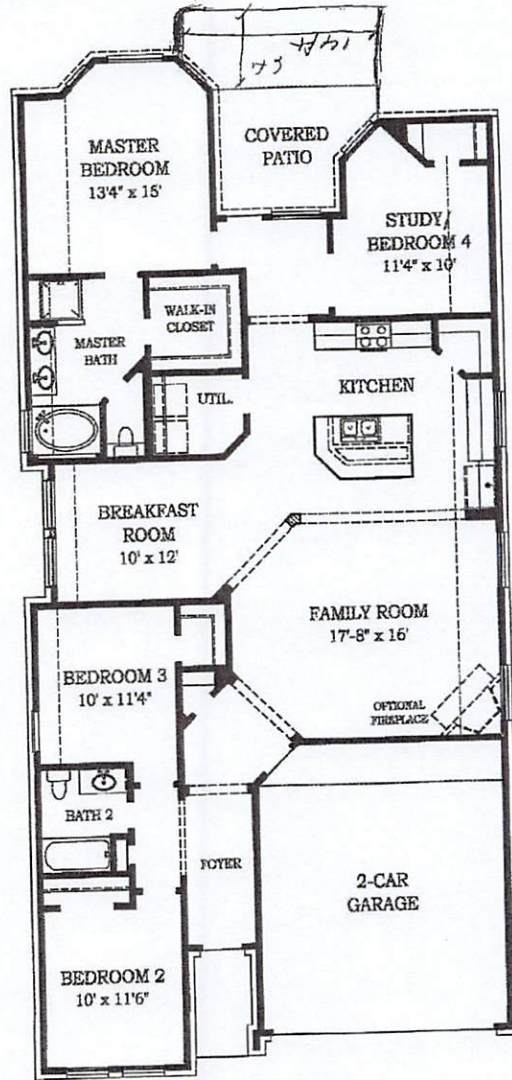

6x14

LANAI • PLAN 3092

ELYSON • 1,891 Sq. Ft

CHESMAR.com

Declined this option

DS
R.V.

Square footage and room dimensions are approximate and may vary per elevation. Window placement, roof line and porches may also vary by elevation. Plans, features, prices and availability are subject to change without notice.
Print date: 6/5/13