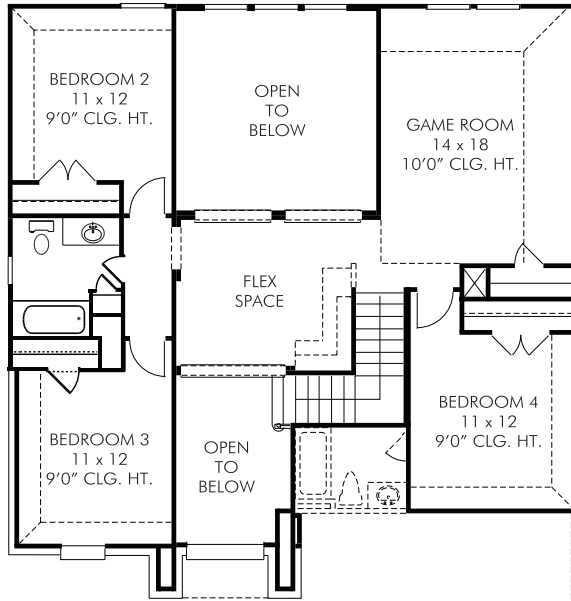

THE HAYDOCK • 2,558 Sq. Ft.

- 4 Bedrooms, 2 1/2 Baths
- Downstairs Master Bedroom with Luxury Master Bath and Walk-In Closet
- Game Room or Optional Bedroom 5 and Bath 4

SECOND FLOOR

OPT. BEDROOM 5 AND BATH 3

OPT. BATH 3

FIRST FLOOR

Approved by: 10/10/2019

All square footage is approximate. Anglia Homes reserves the right to change specifications and designs without notice.

THE HAYDOCK • 2,558 Sq. Ft.

ELEVATION A