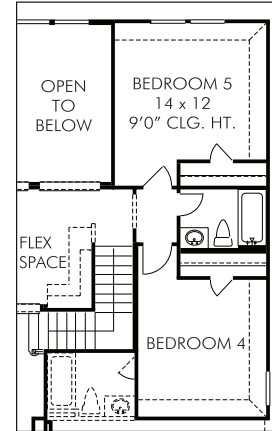

THE HAYDOCK • 2,558 Sq. Ft.

- 4 Bedrooms, 2 1/2 Baths
- Downstairs Master Bedroom with Luxury Master Bath and Walk-In Closet
- Game Room or Optional Bedroom 5 and Bath 4

SECOND FLOOR

OPT. BEDROOM 5 AND BATH 3

OPT. BATH 3

FIRST FLOOR

Approved by: 10/10/2019

All square footage is approximate. Anglia Homes reserves the right to change specifications and designs without notice.

THE HAYDOCK • 2,558 Sq. Ft.

ELEVATION A