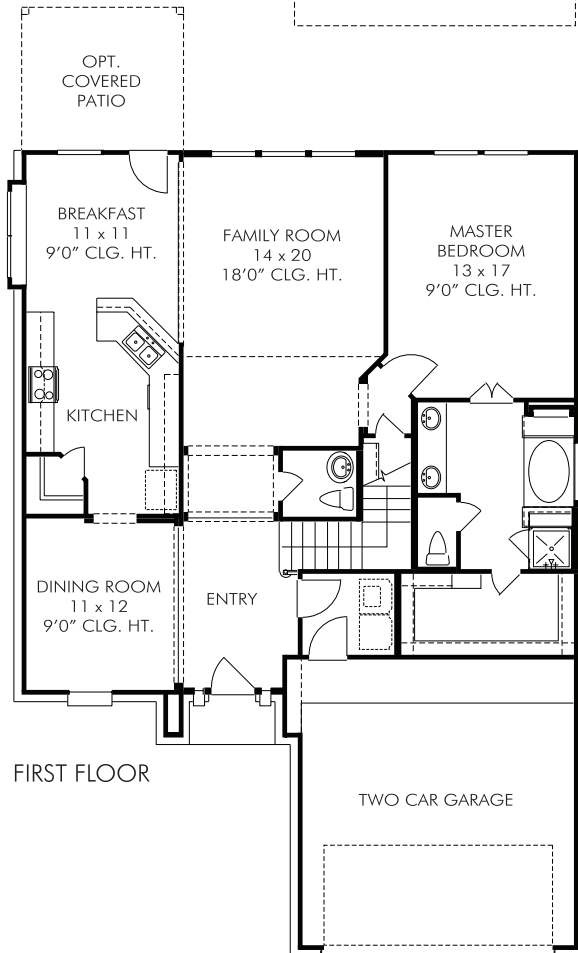

THE HAYDOCK • 2,558 Sq. Ft.

- 4 Bedrooms, 2 1/2 Baths
- Downstairs Master Bedroom with Luxury Master Bath and Walk-In Closet
- Game Room or Optional Bedroom 5 and Bath 4

SECOND FLOOR

OPT. BEDROOM 5 AND BATH 3

OPT. BATH 3

FIRST FLOOR

Approved by: 10/10/2019

All square footage is approximate. Anglia Homes reserves the right to change specifications and designs without notice.

THE HAYDOCK • 2,558 Sq. Ft.

ELEVATION A