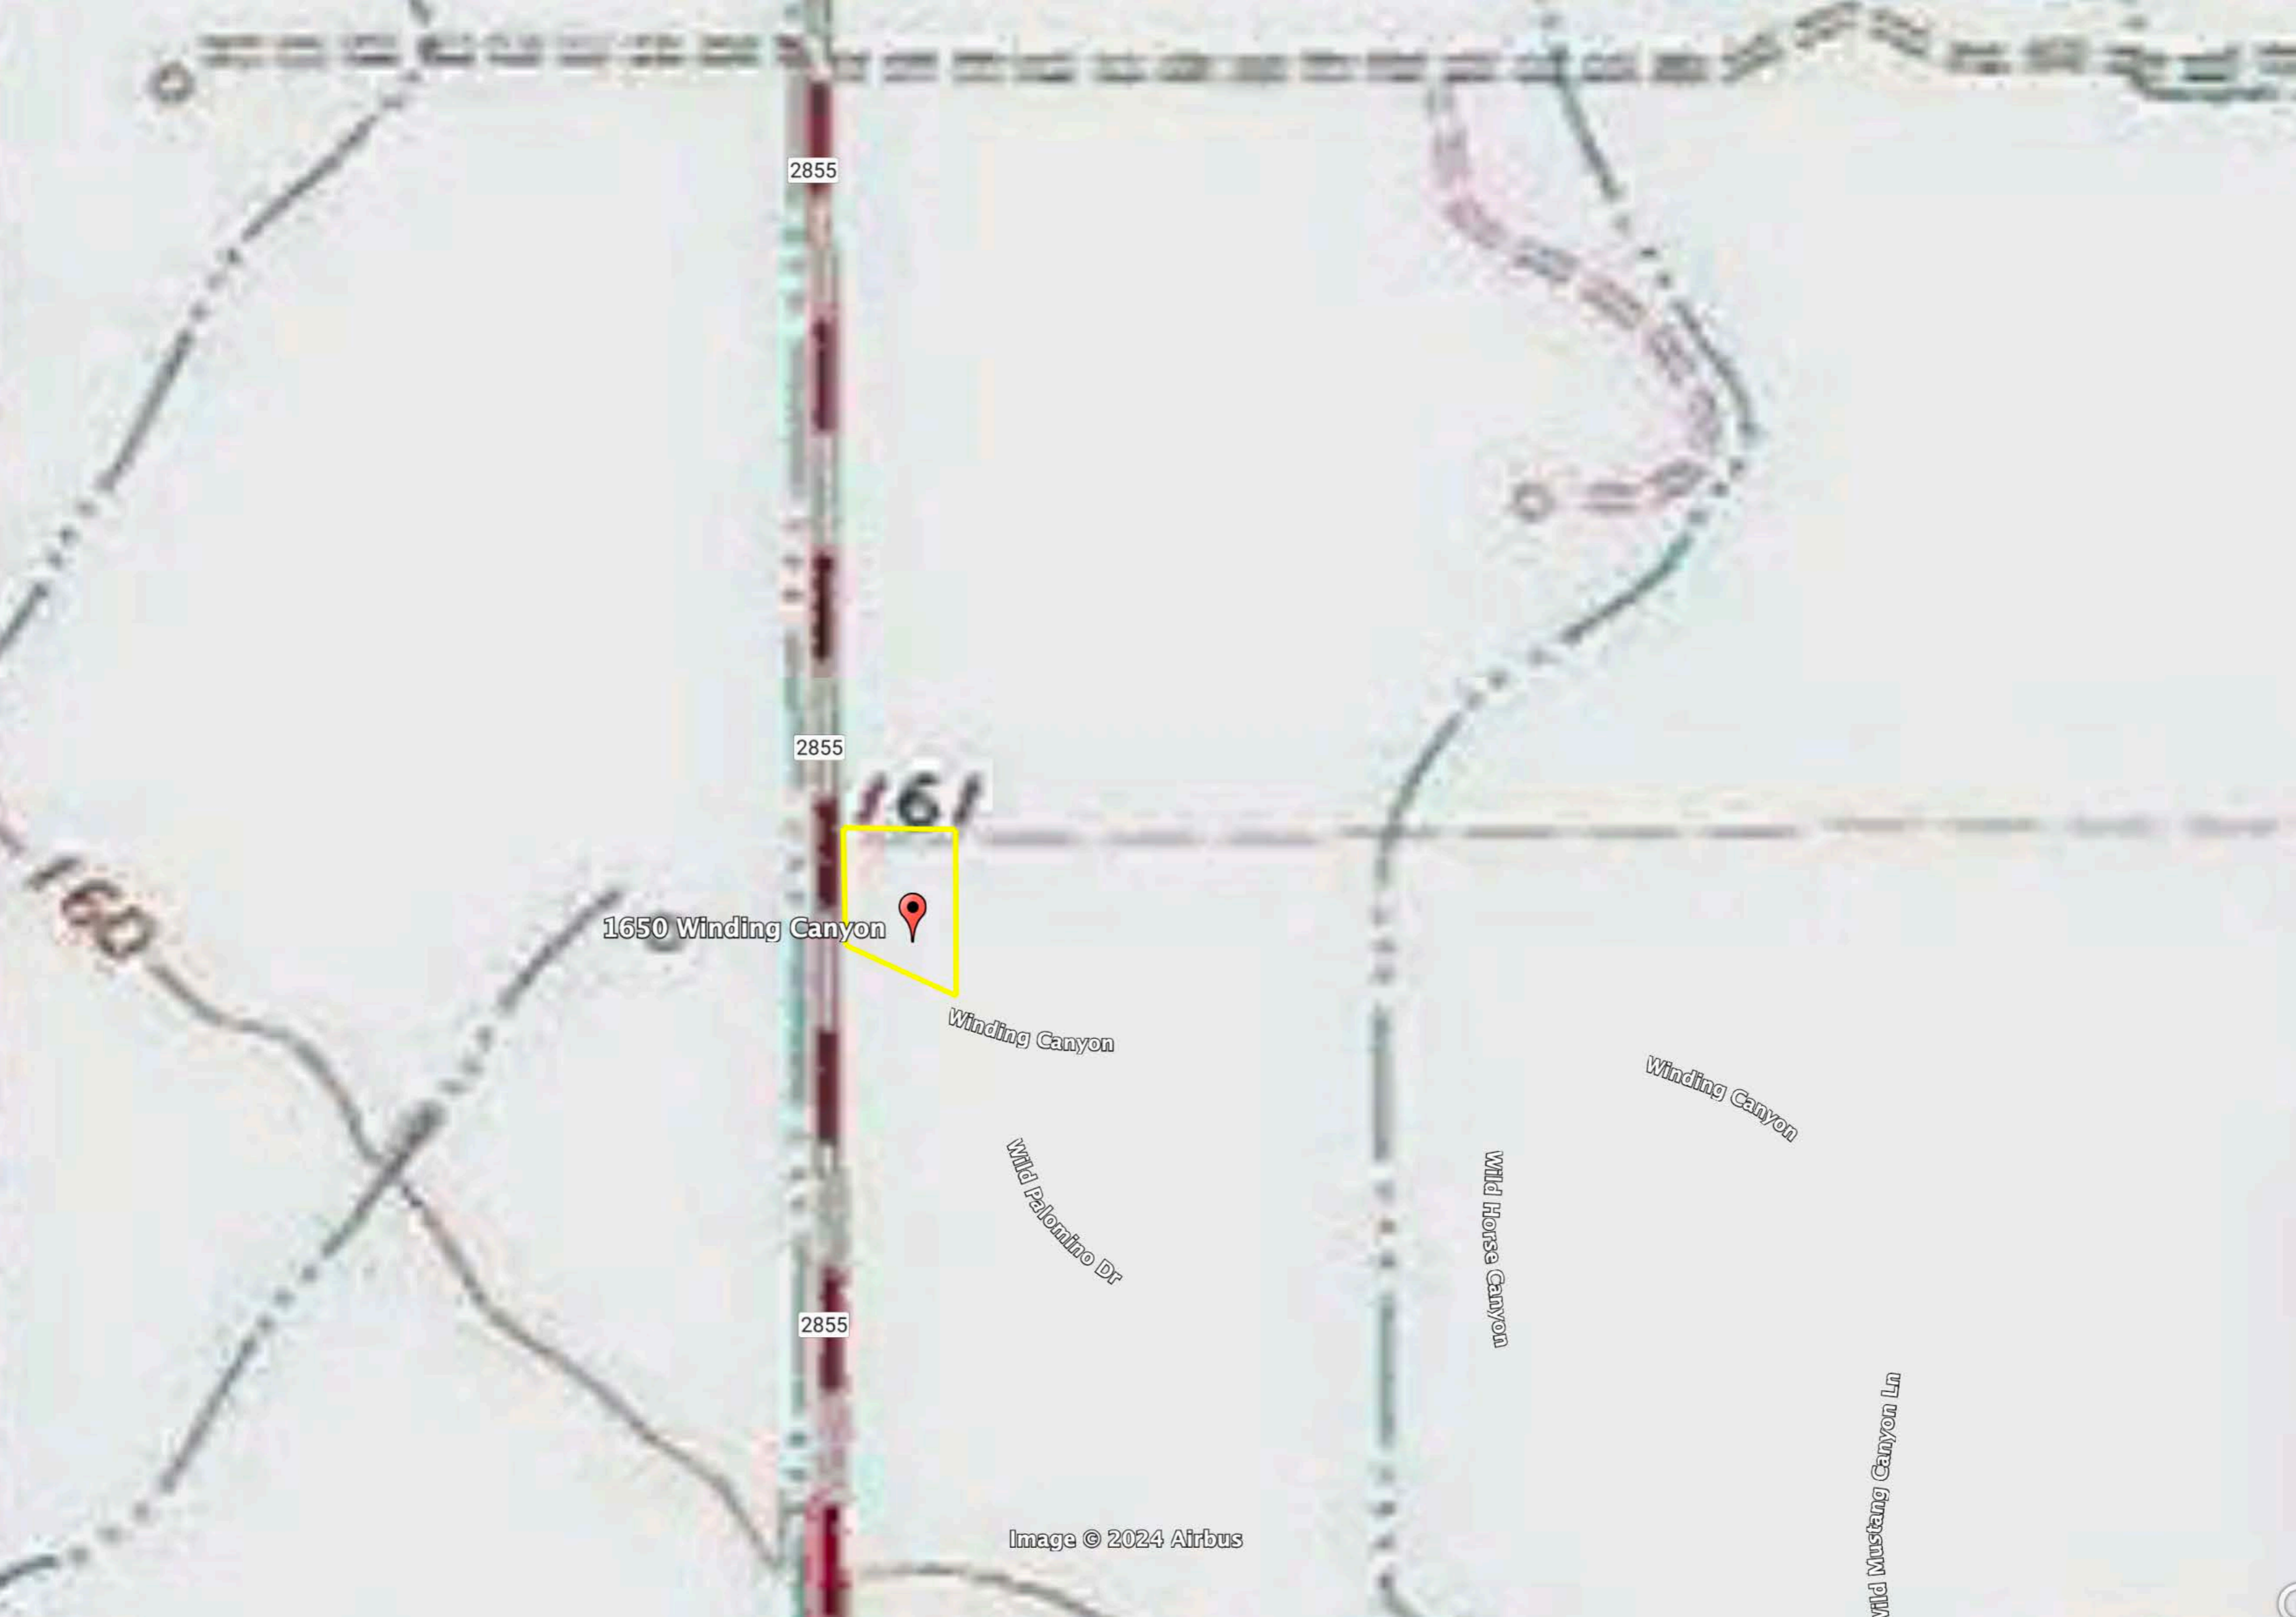

Image © 2024 Airbus

Winding Canyon

Google Earth

Imagery Date: 6/15/2023 29° 48.051' N 95° 53.302' W elev 0 ft eye alt 752 ft

1985

Labels

WINDING CANYON

WILD PALOMINO DR

WILD HORSE CANYON

29.805, -95.8939

2855

2855

2855

KaA

1650 Winding Canyon 1650

KauA
1642

1634

1626

Winding Canyon
Winding Canyon

Image © 2024 Airbus

Winding Canyon

Google Earth

1650 Winding Canyon

Image © 2024 Airbus