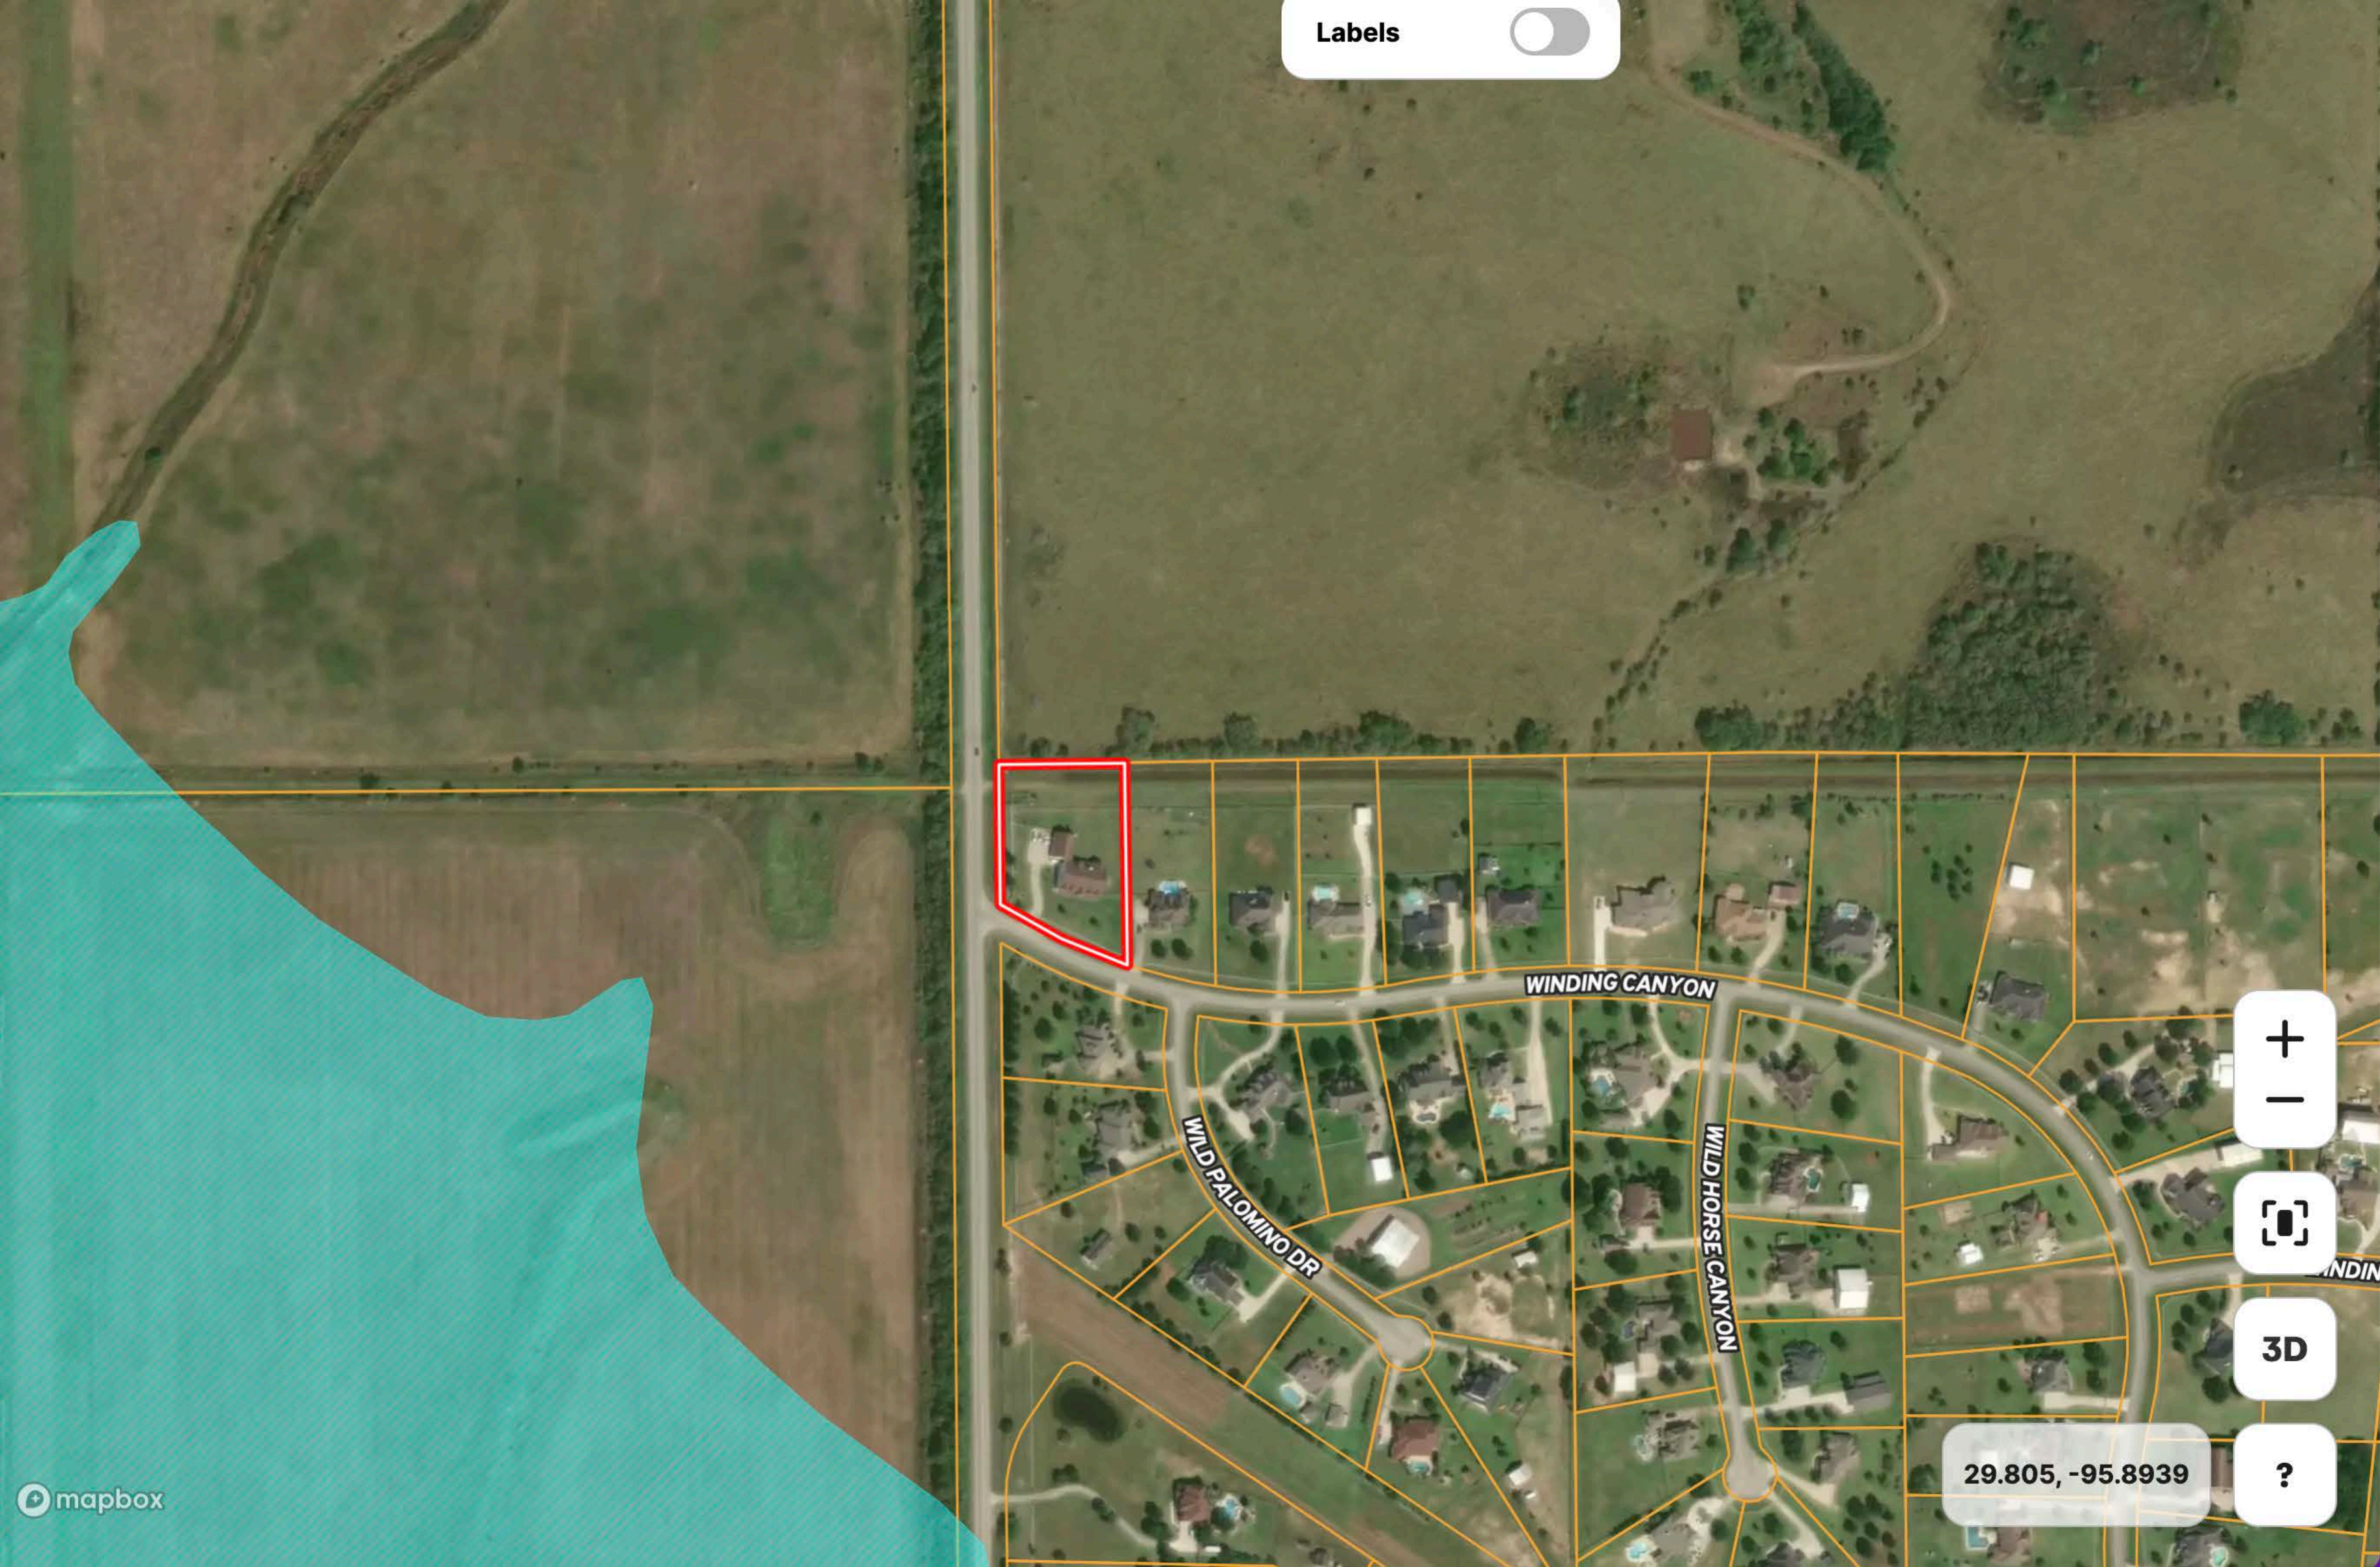

2855

2855

2855

1650 Winding Canyon 1650

1642

1634

1626

Winding Canyon
Winding Canyon

Image © 2024 Airbus

Winding Canyon

Google Earth

Imagery Date: 6/15/2023 29° 48.051' N 95° 53.302' W elev 0 ft eye alt 752 ft

1985

Labels

WINDING CANYON

WILD PALOMINO DR

WILD HORSE CANYON

29.805, -95.8939

2855

2855

2855

KaA

1650 Winding Canyon 1650

KauA
1642

1634

1626

Winding Canyon
Winding Canyon

Image © 2024 Airbus

Winding Canyon

Google Earth

1650 Winding Canyon

Image © 2024 Airbus