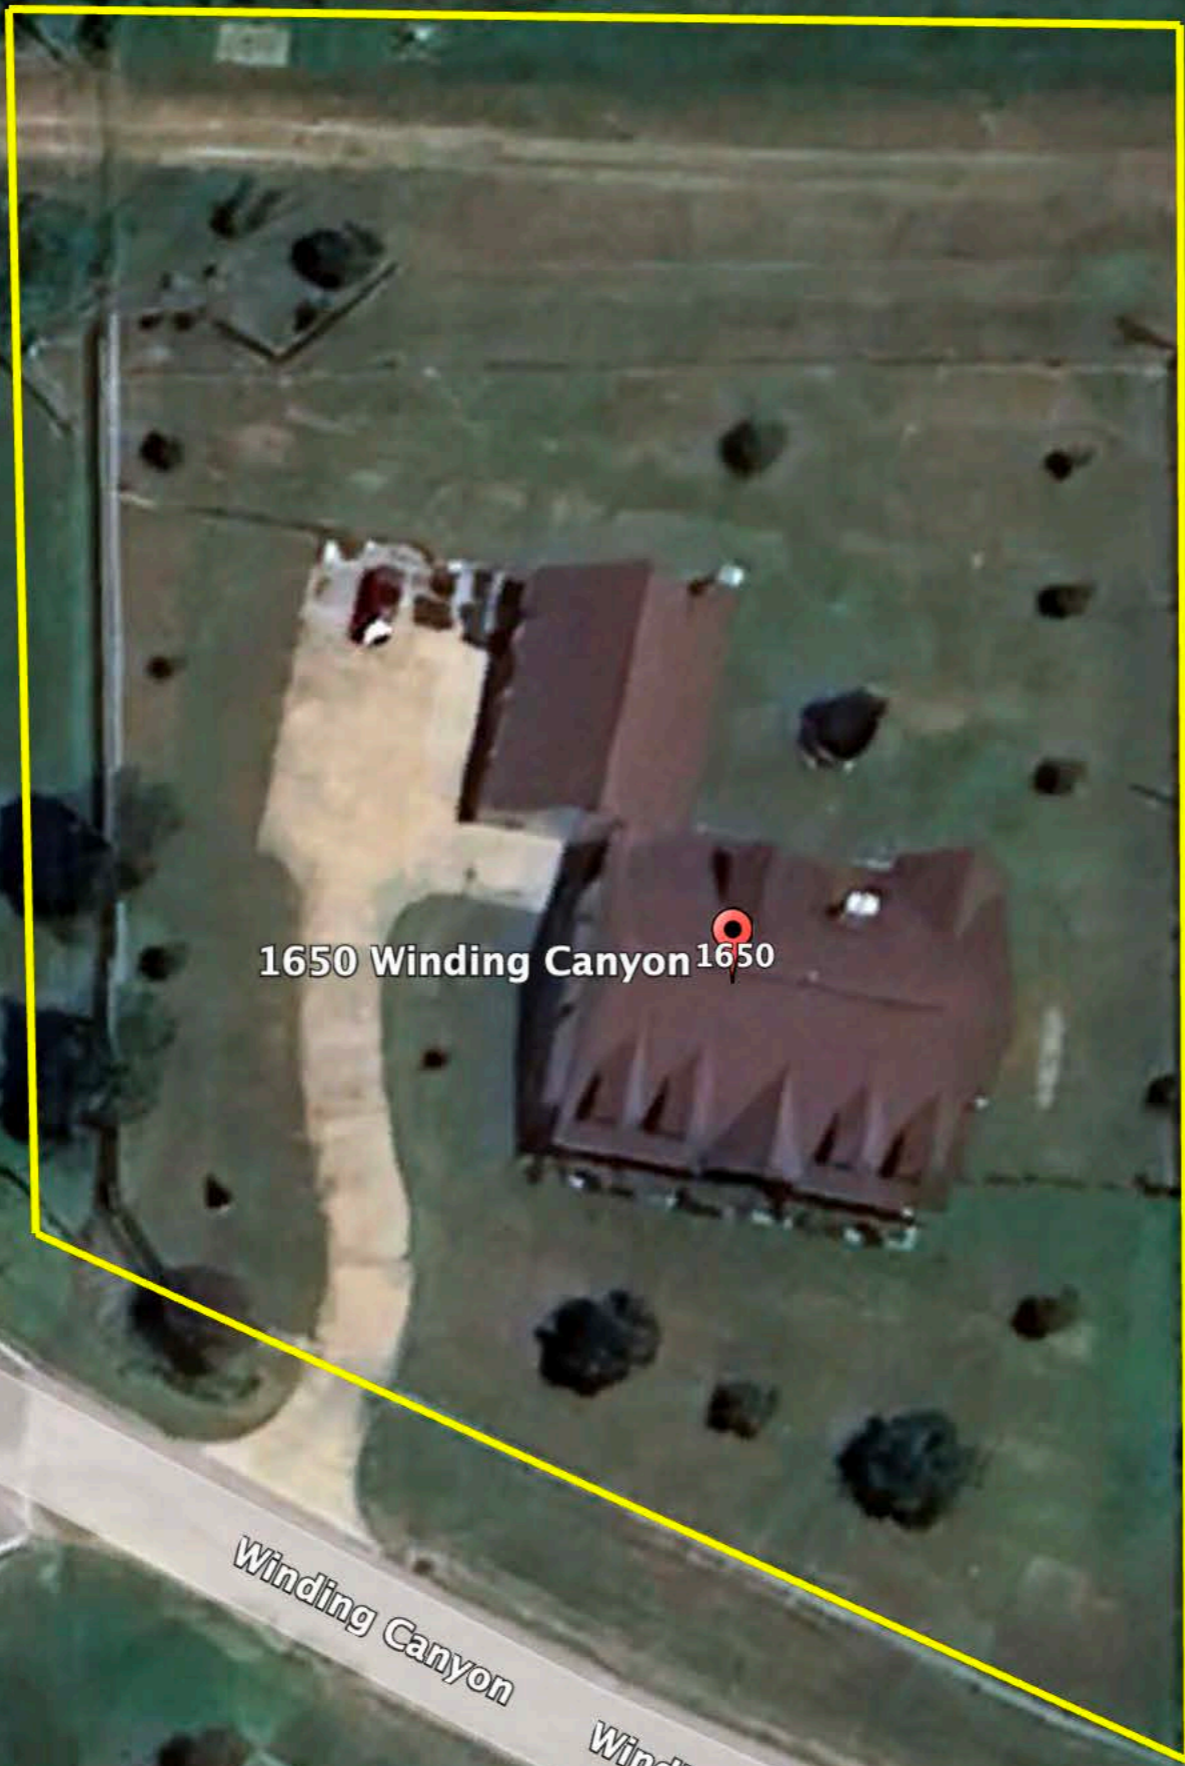

2855

2855

2855

1650 Winding Canyon 1650

1642

1634

1626

Winding Canyon
Winding Canyon

Image © 2024 Airbus

Winding Canyon

Google Earth

Imagery Date: 6/15/2023 29° 48.051' N 95° 53.302' W elev 0 ft eye alt 752 ft

1985

Labels

WINDING CANYON

WILD PALOMINO DR

WILD HORSE CANYON

29.805, -95.8939

2855

2855

2855

KaA

1650 Winding Canyon 1650

KauA
1642

1634

1626

Winding Canyon
Winding Canyon

Image © 2024 Airbus

Winding Canyon

Google Earth

1650 Winding Canyon

Image © 2024 Airbus