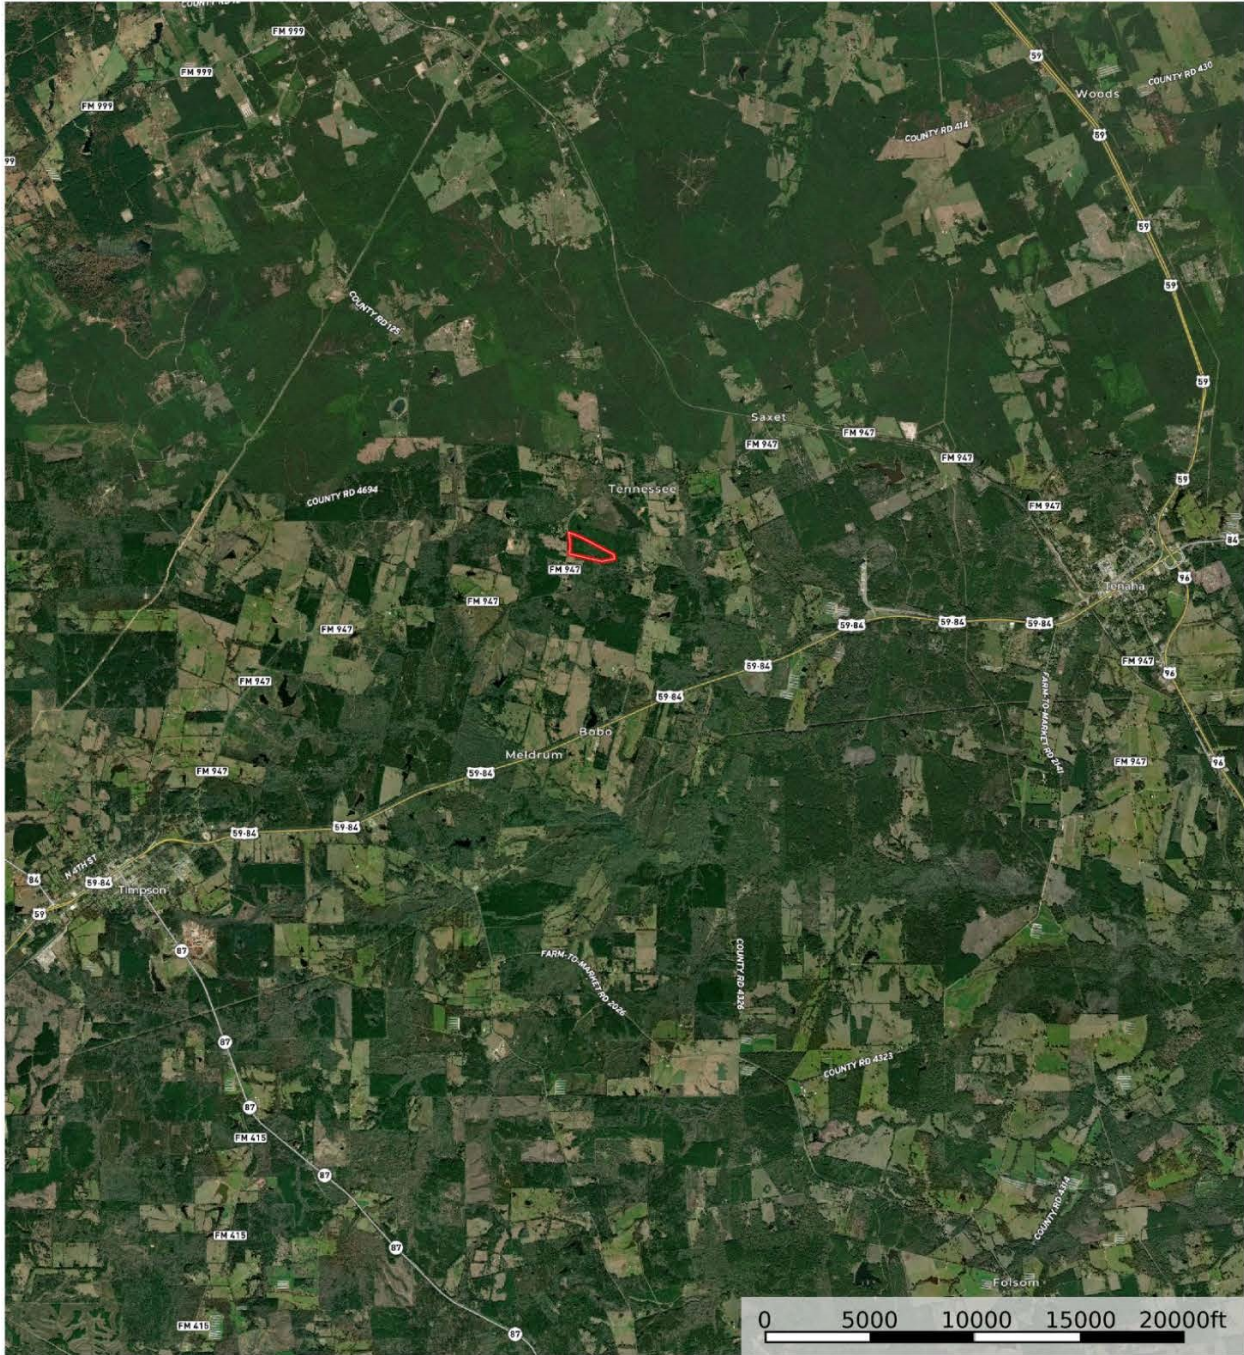

TBD FM 947, Timpson, TX 75935

**LOCATION**

Shelby  
35+/- Acres

TBD FM 947, Timpson, TX 75975  
Shelby County, Texas, 35 AC +/-

 Boundary

 The information contained herein was obtained from sources deemed to be reliable. Land id™ Services makes no warranties or guarantees as to the completeness or accuracy thereof.