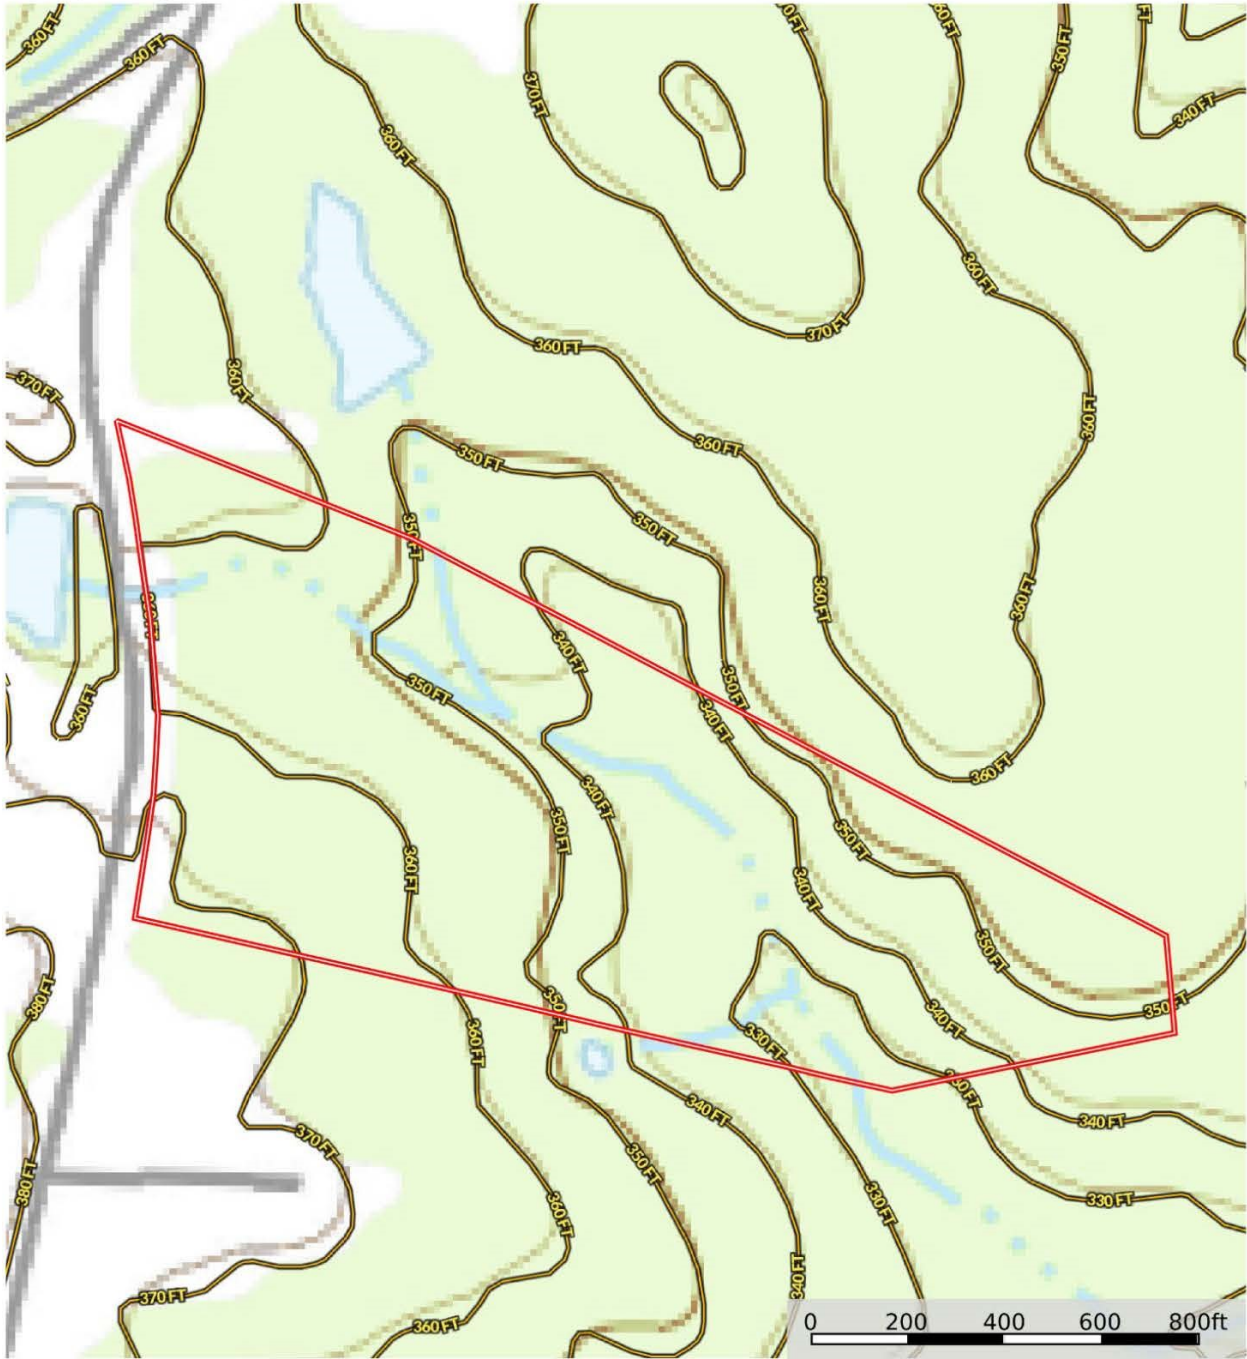

TBD FM 947, Timpson, TX 75975
Shelby County, Texas, 35 AC +/-

Boundary

Data presented is for reference purposes only and cannot be guaranteed.

id. The information contained herein was obtained from sources deemed to be reliable. Land id™ Services makes no warranties or guarantees as to the completeness or accuracy thereof.