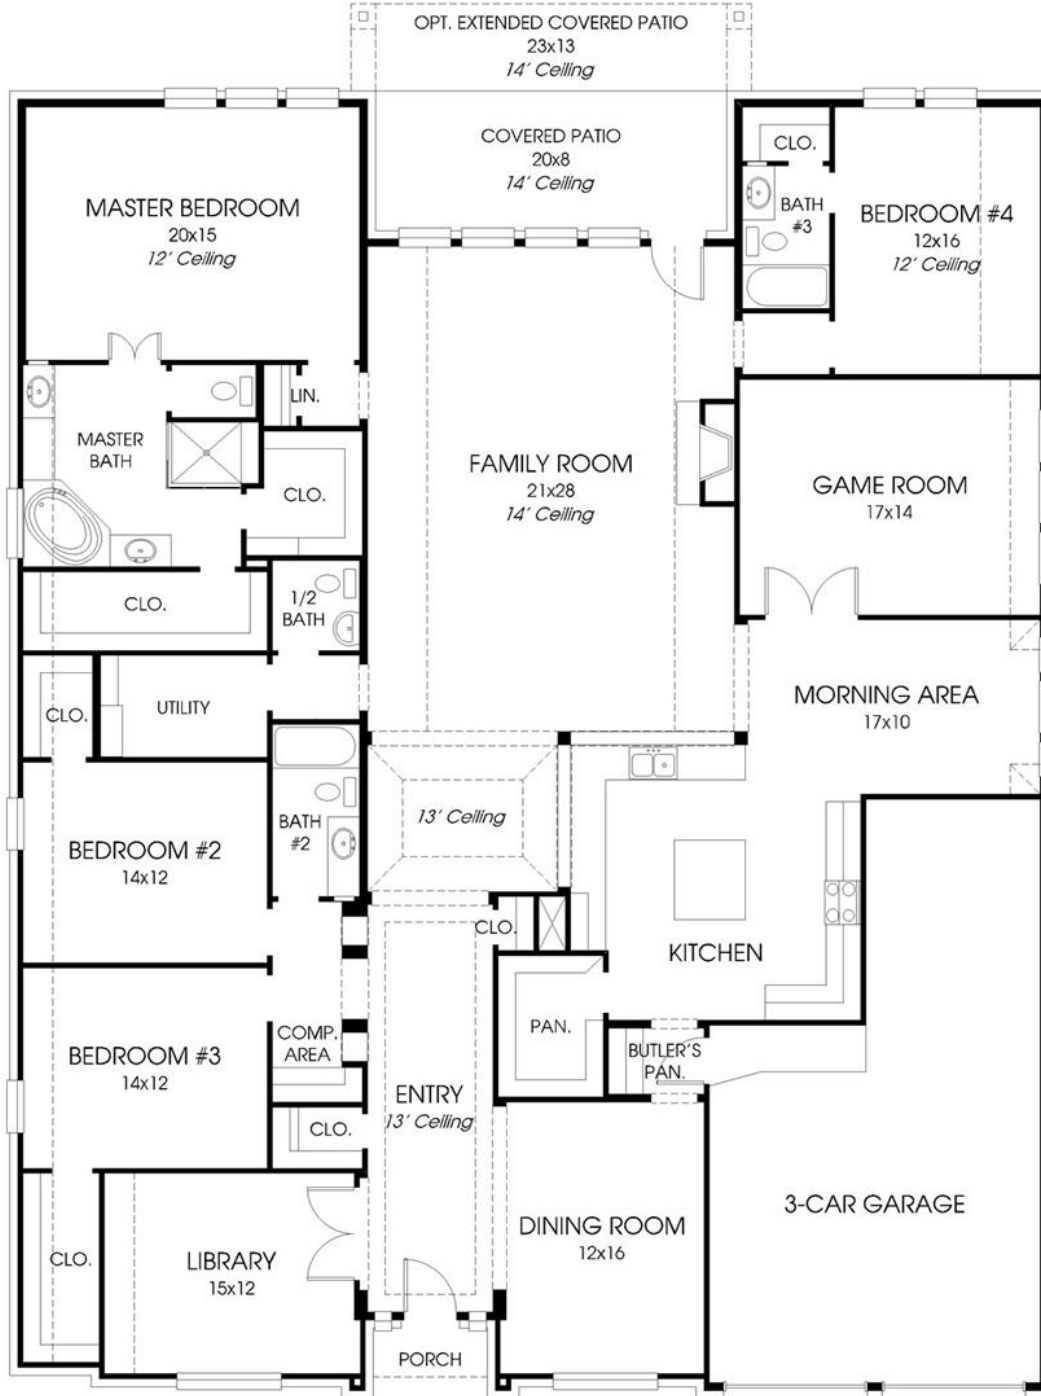

DESIGNS

Design 3714W

This home contains approximately 3,714 square feet.*

*See Page 3 for Details and Disclaimers.
© Perry Homes, LLC 2018

08/31/2018
(70' CL.)

PERRY HOMES