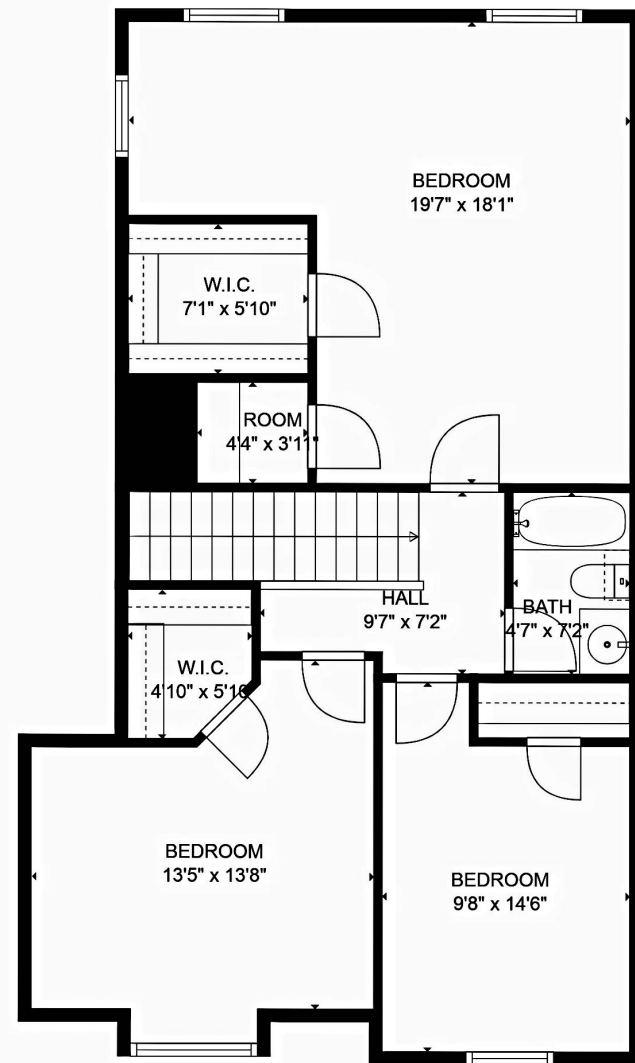

FLOOR 1

FLOOR 2

TOTAL: 1877 sq. ft

FLOOR 1: 1060 sq. ft, FLOOR 2: 817 sq. ft

EXCLUDED AREAS: GARAGE: 365 sq. ft, EMBEDDED WINDOW: 8 sq. ft

FLOOR PLAN CREATED BY CUBICASA APP. MEASUREMENTS DEEMED HIGHLY RELIABLE BUT NOT GUARANTEED.