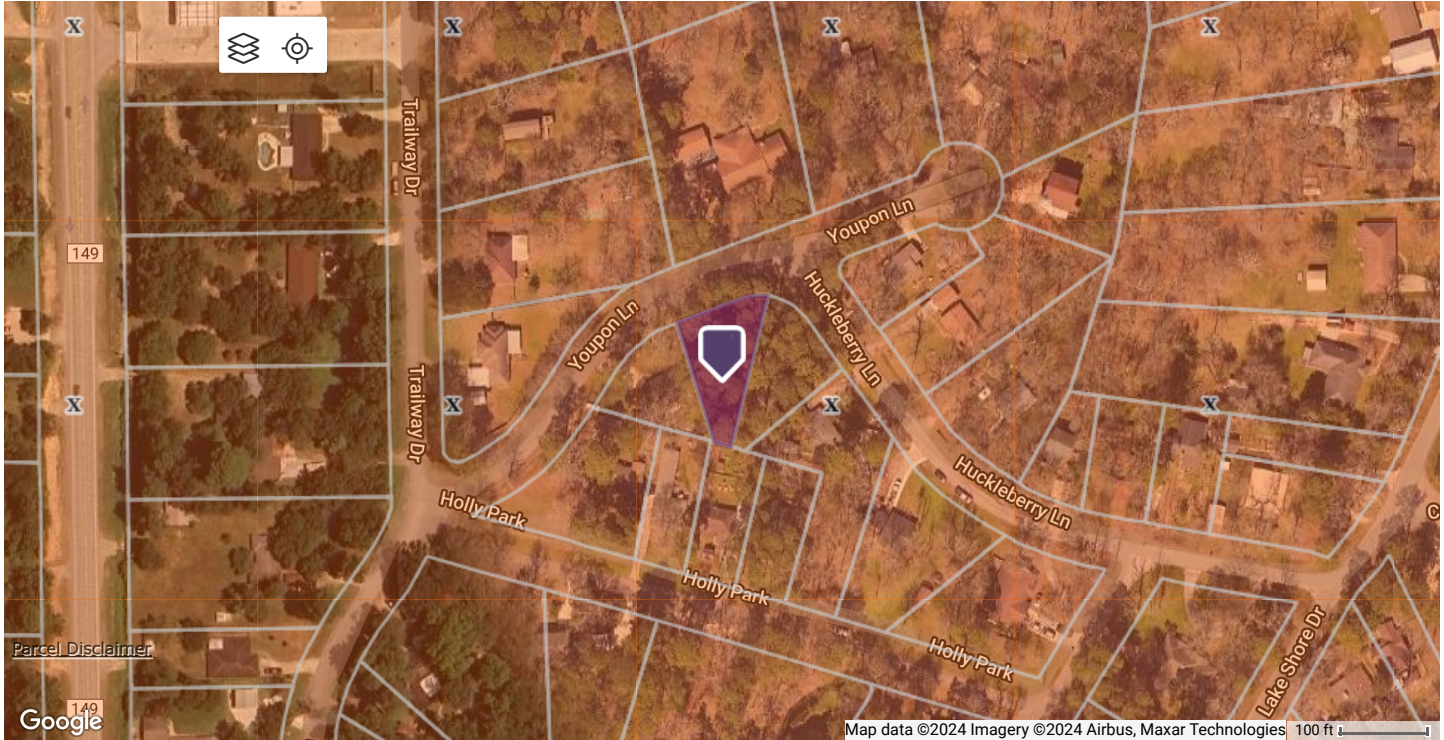

10001 Youpon Ln, Conroe, Texas, 77316 Montgomery County

Flood Map

Flood Zone Code: **X** Special Flood Hazard Area (SFHA): **Out**
 Flood Zone Date: **08/18/2014** Within 250 Feet of Multiple Flood Zone: **No**
 Flood Zone Panel: **48339C0350G** Flood Community Name: **MONTGOMERY COUNTY**
 Flood Code Description: **Zone X-An Area That Is Determined To Be Outside The 100- And 500-Year Floodplains.**

- Coastal 100-Year Floodway
- Coastal 100-year Floodplain
- 100-year Floodway
- 100-year Floodplain
- Undetermined
- 500-year Floodplain incl. levee protected area
- Out of Special Flood Hazard Area

This map/report was produced using multiple sources. It is provided for informational purposes only. This map/report should not be relied upon by any third parties. It is not intended to satisfy any regulatory guidelines and should not be used for this or any other purpose.

Property Type is 'Lots'
 Status is 'Active'
 Status is 'Sold'
 Status Contractual Search Date is 06/26/2024 to 12/29/2023
 Street Number Search is 10001
 Street Name is like 'youpon*'
 Ordered by Street Name, Street Number, Street Suffix, Unit Number, Status, Current Price
 Found 1 result in 0.02 seconds.