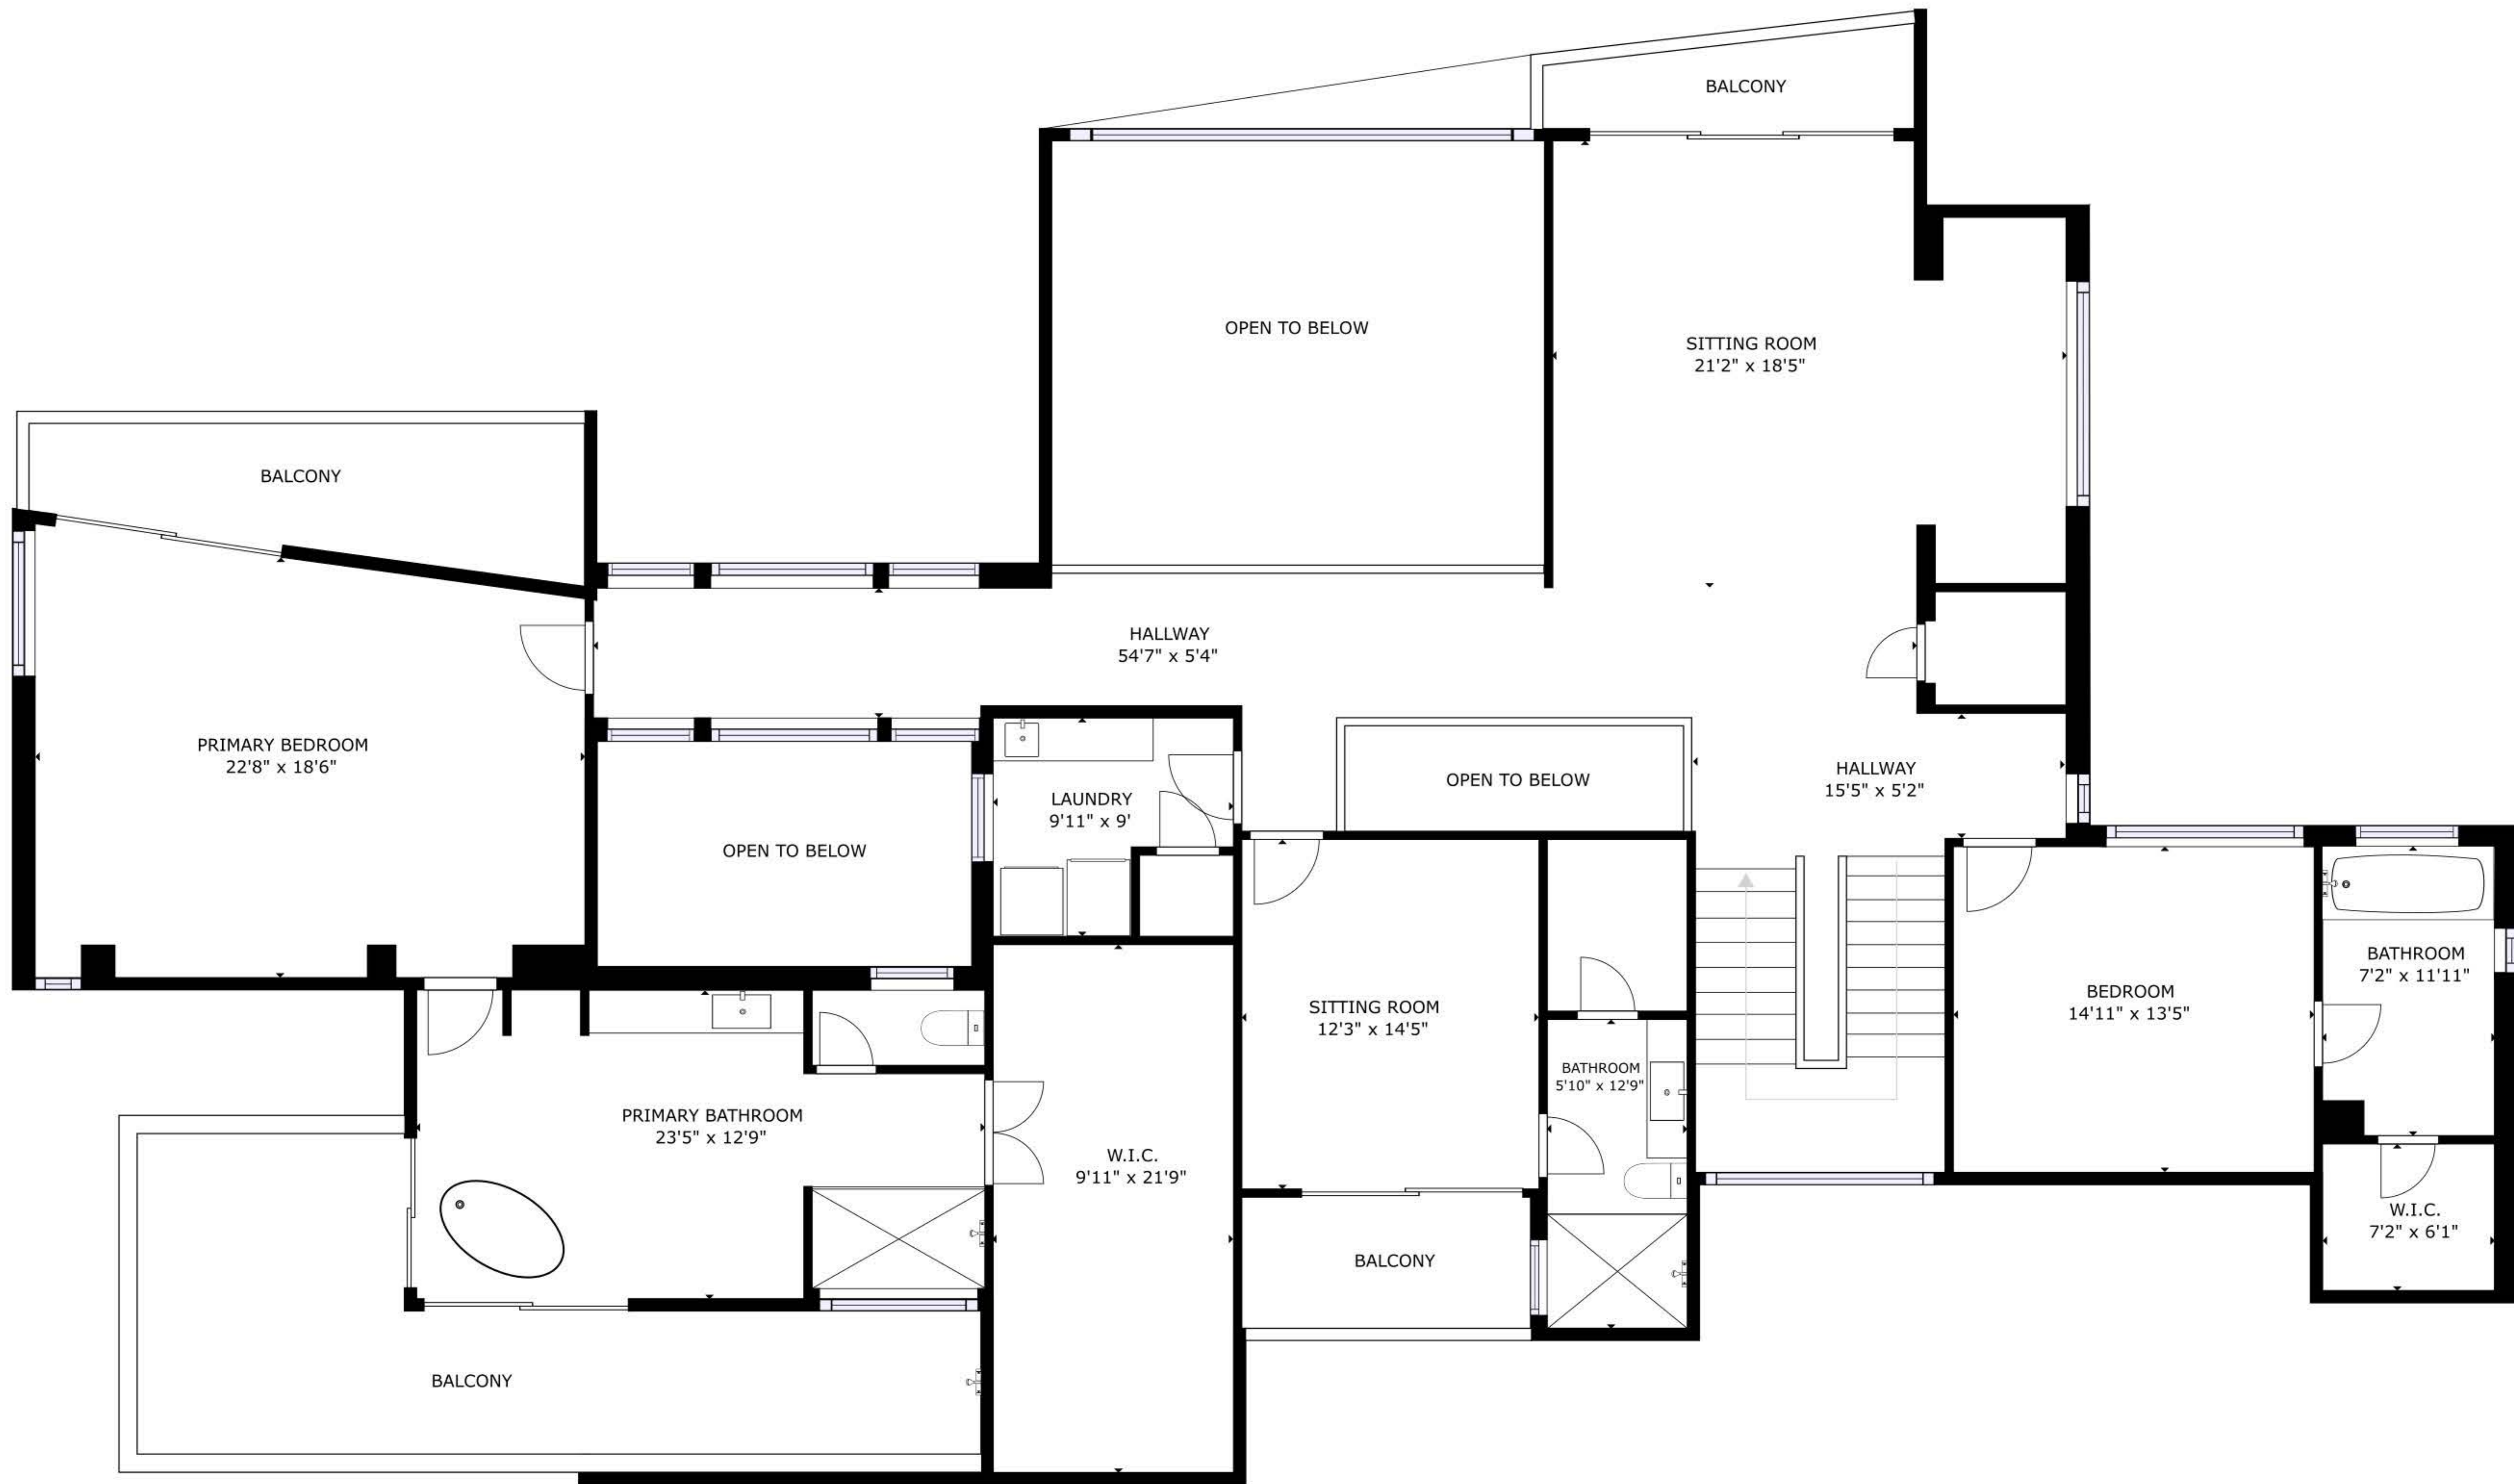

FLOOR 1

GROSS INTERNAL AREA  
 FLOOR 1: 3873 sq ft, FLOOR 2: 2719 sq ft  
 EXCLUDED AREAS: GARAGE: 1213 sq ft, DRIVEWAY: 5988 sq ft, PORCH: 573 sq ft, BACK PORCH: 1310 sq ft, PATIO: 3686 sq ft, BALCONY: 521 sq ft  
 TOTAL: 6592 sq ft  
 SIZES AND DIMENSIONS ARE APPROXIMATE, ACTUAL MAY VARY.

FLOOR 2

GROSS INTERNAL AREA  
 FLOOR 1: 3873 sq ft, FLOOR 2: 2719 sq ft  
 EXCLUDED AREAS: GARAGE: 1213 sq ft, DRIVEWAY: 5988 sq ft, PORCH: 573 sq ft, BACK PORCH: 1310 sq ft, PATIO: 3686 sq ft, BALCONY: 521 sq ft  
 TOTAL: 6592 sq ft  
 SIZES AND DIMENSIONS ARE APPROXIMATE, ACTUAL MAY VARY.